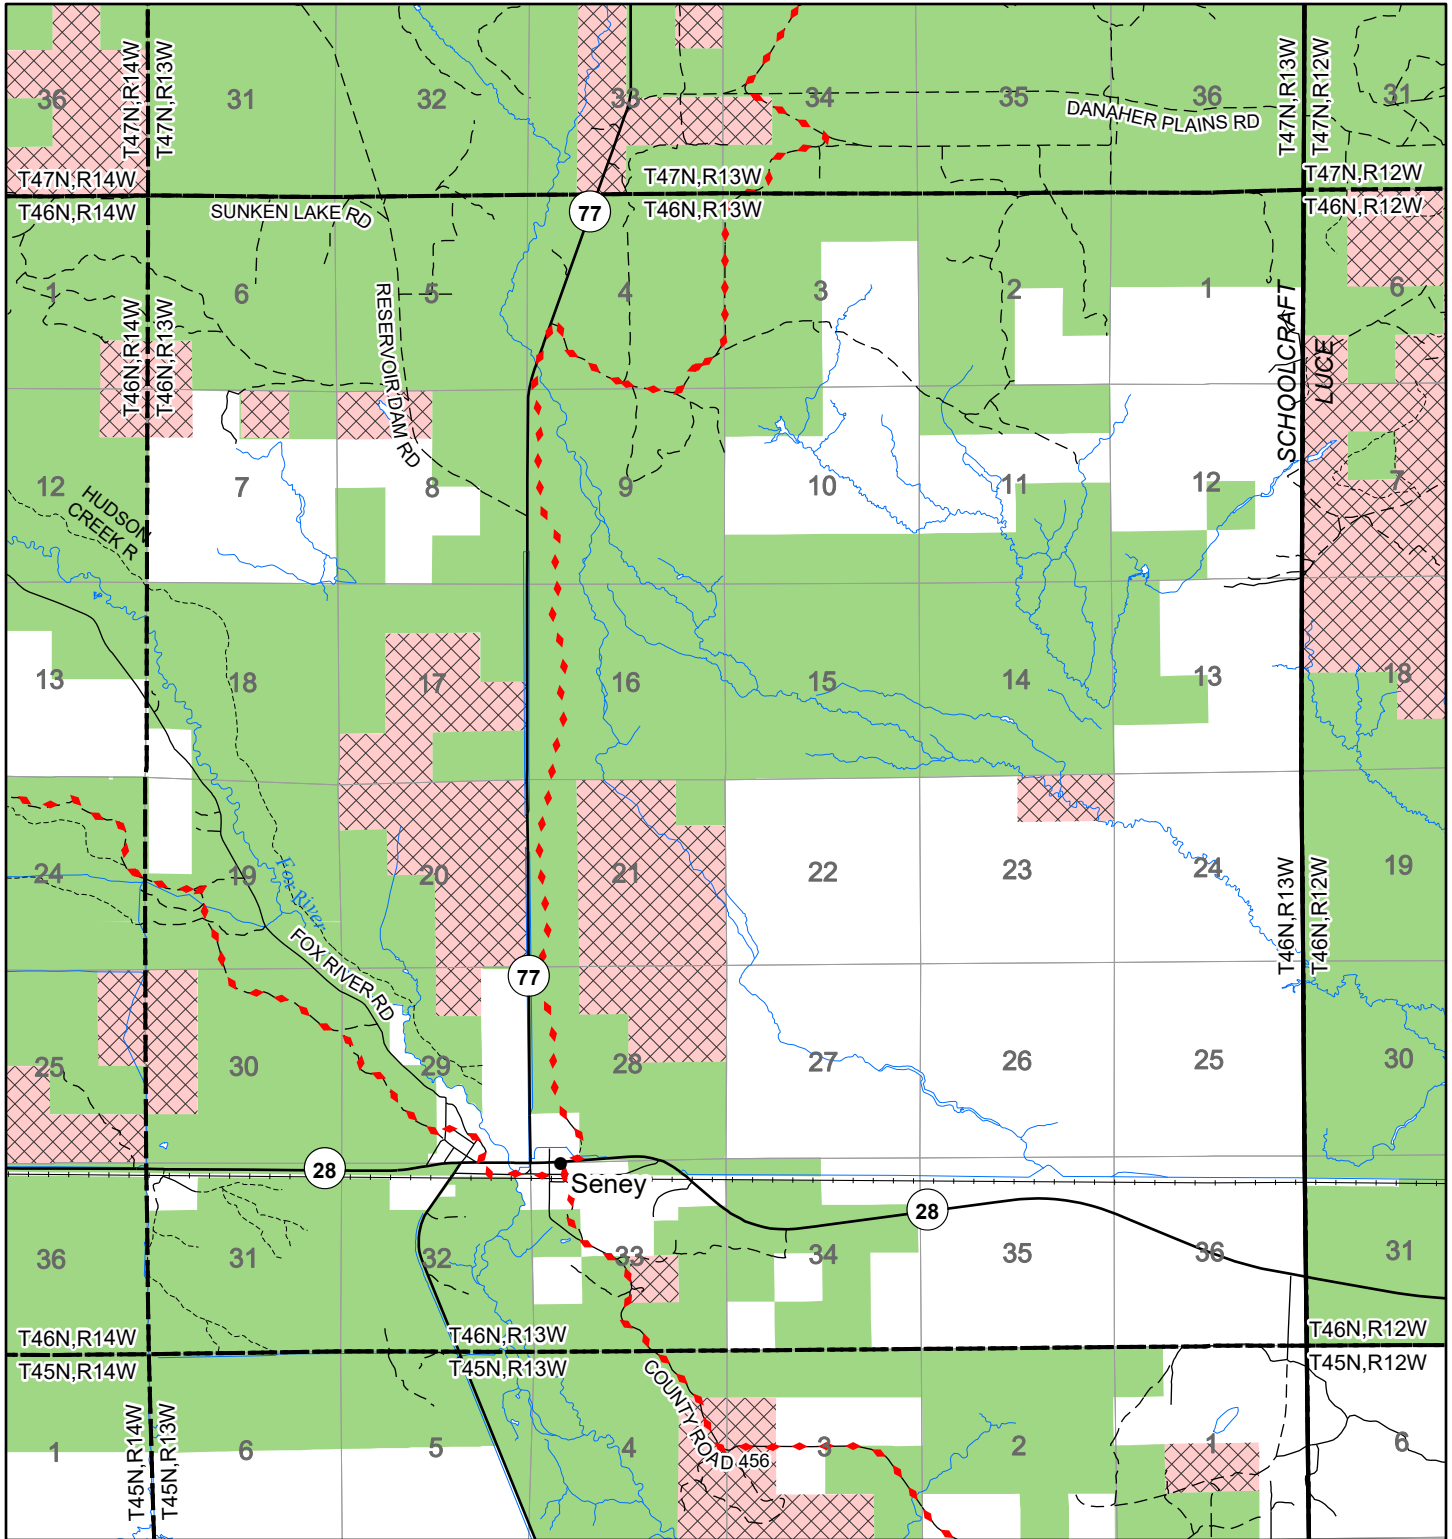

2022 Fuelwood Collection Map

T46N,R13W

SCHOOLCRAFT CO.

- Open to Fuelwood Collection
- Open (Recently Closed Timber Sale)
- State land closed to fuelwood collection
- Snowmobile trail

Effective: April 1, 2022