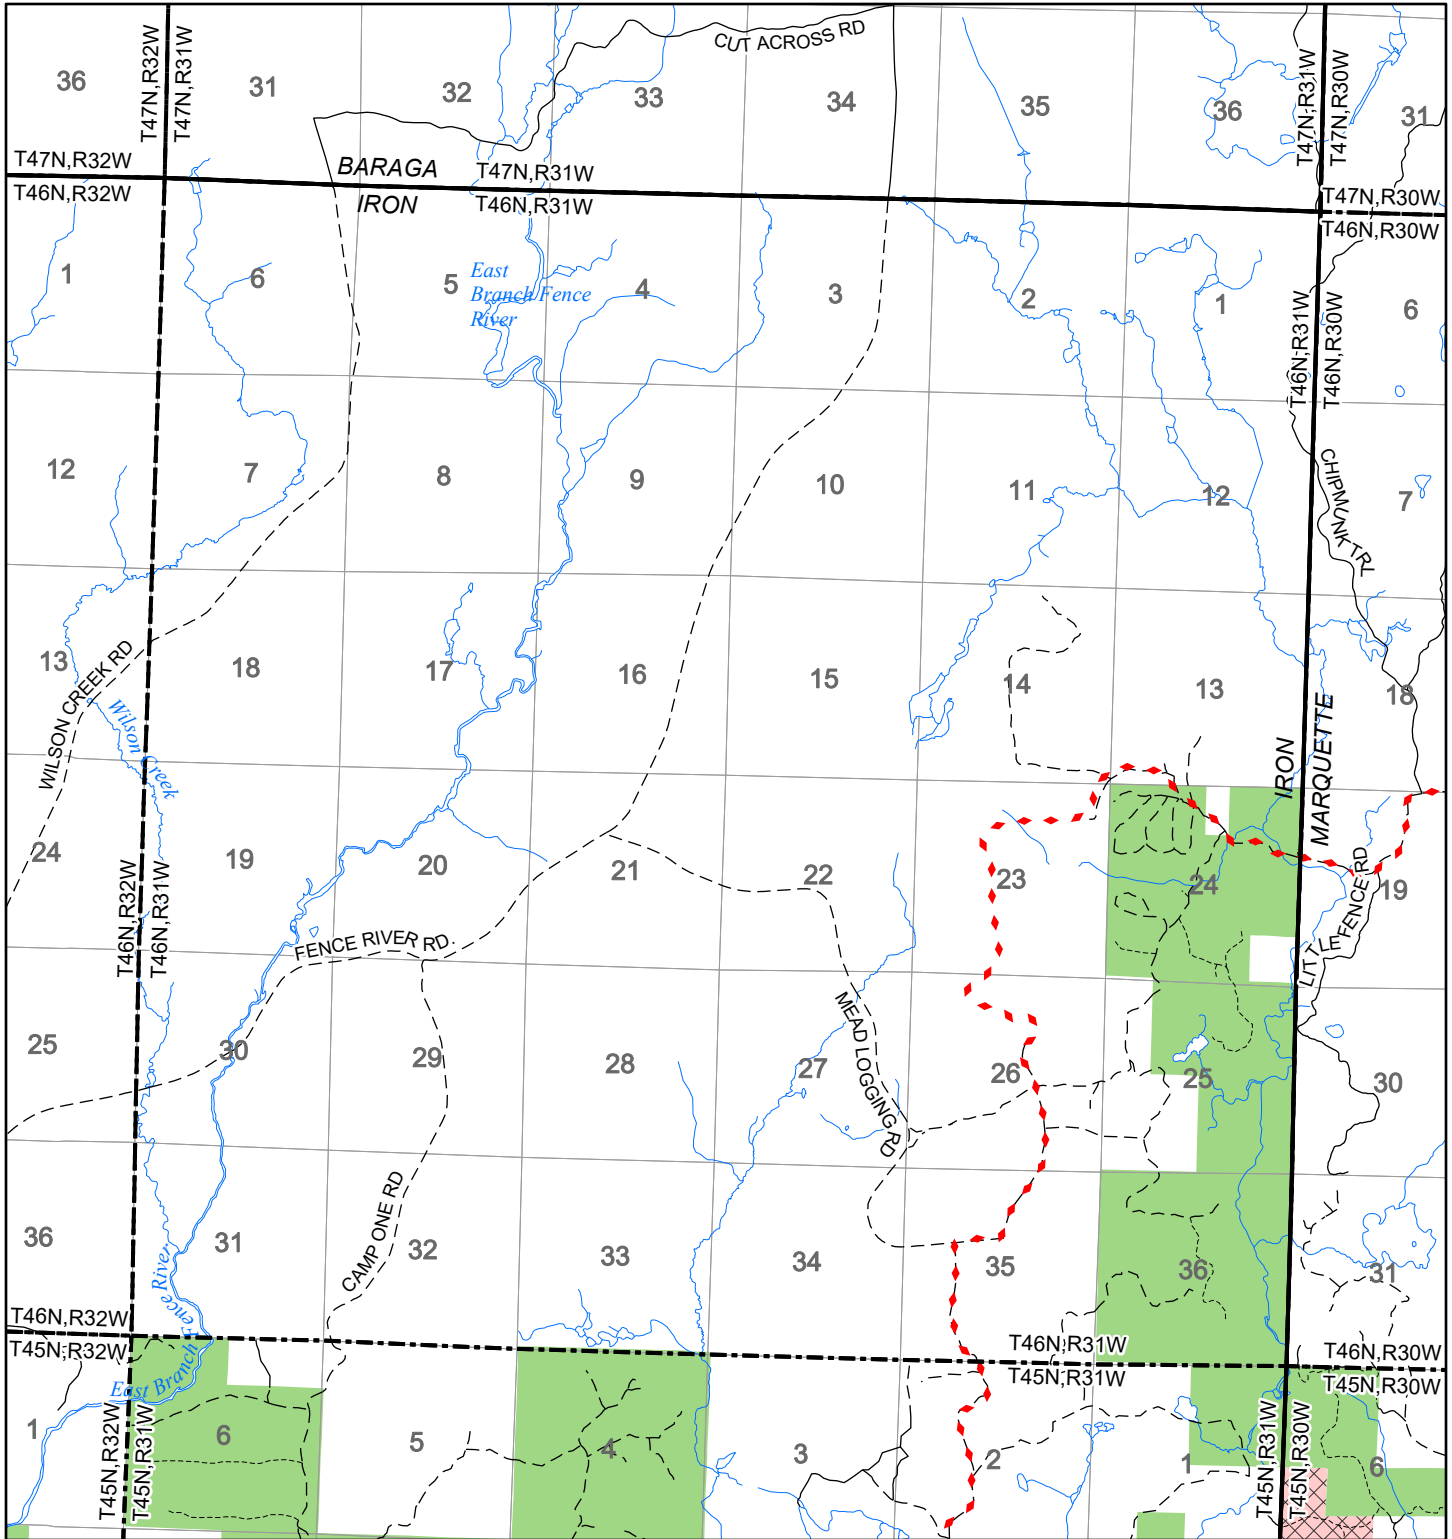

2022 Fuelwood Collection Map

T46N,R31W

IRON CO.

- Open to Fuelwood Collection
- Open (Recently Closed Timber Sale)
- State land closed to fuelwood collection
- Snowmobile trail

Effective: April 1, 2022