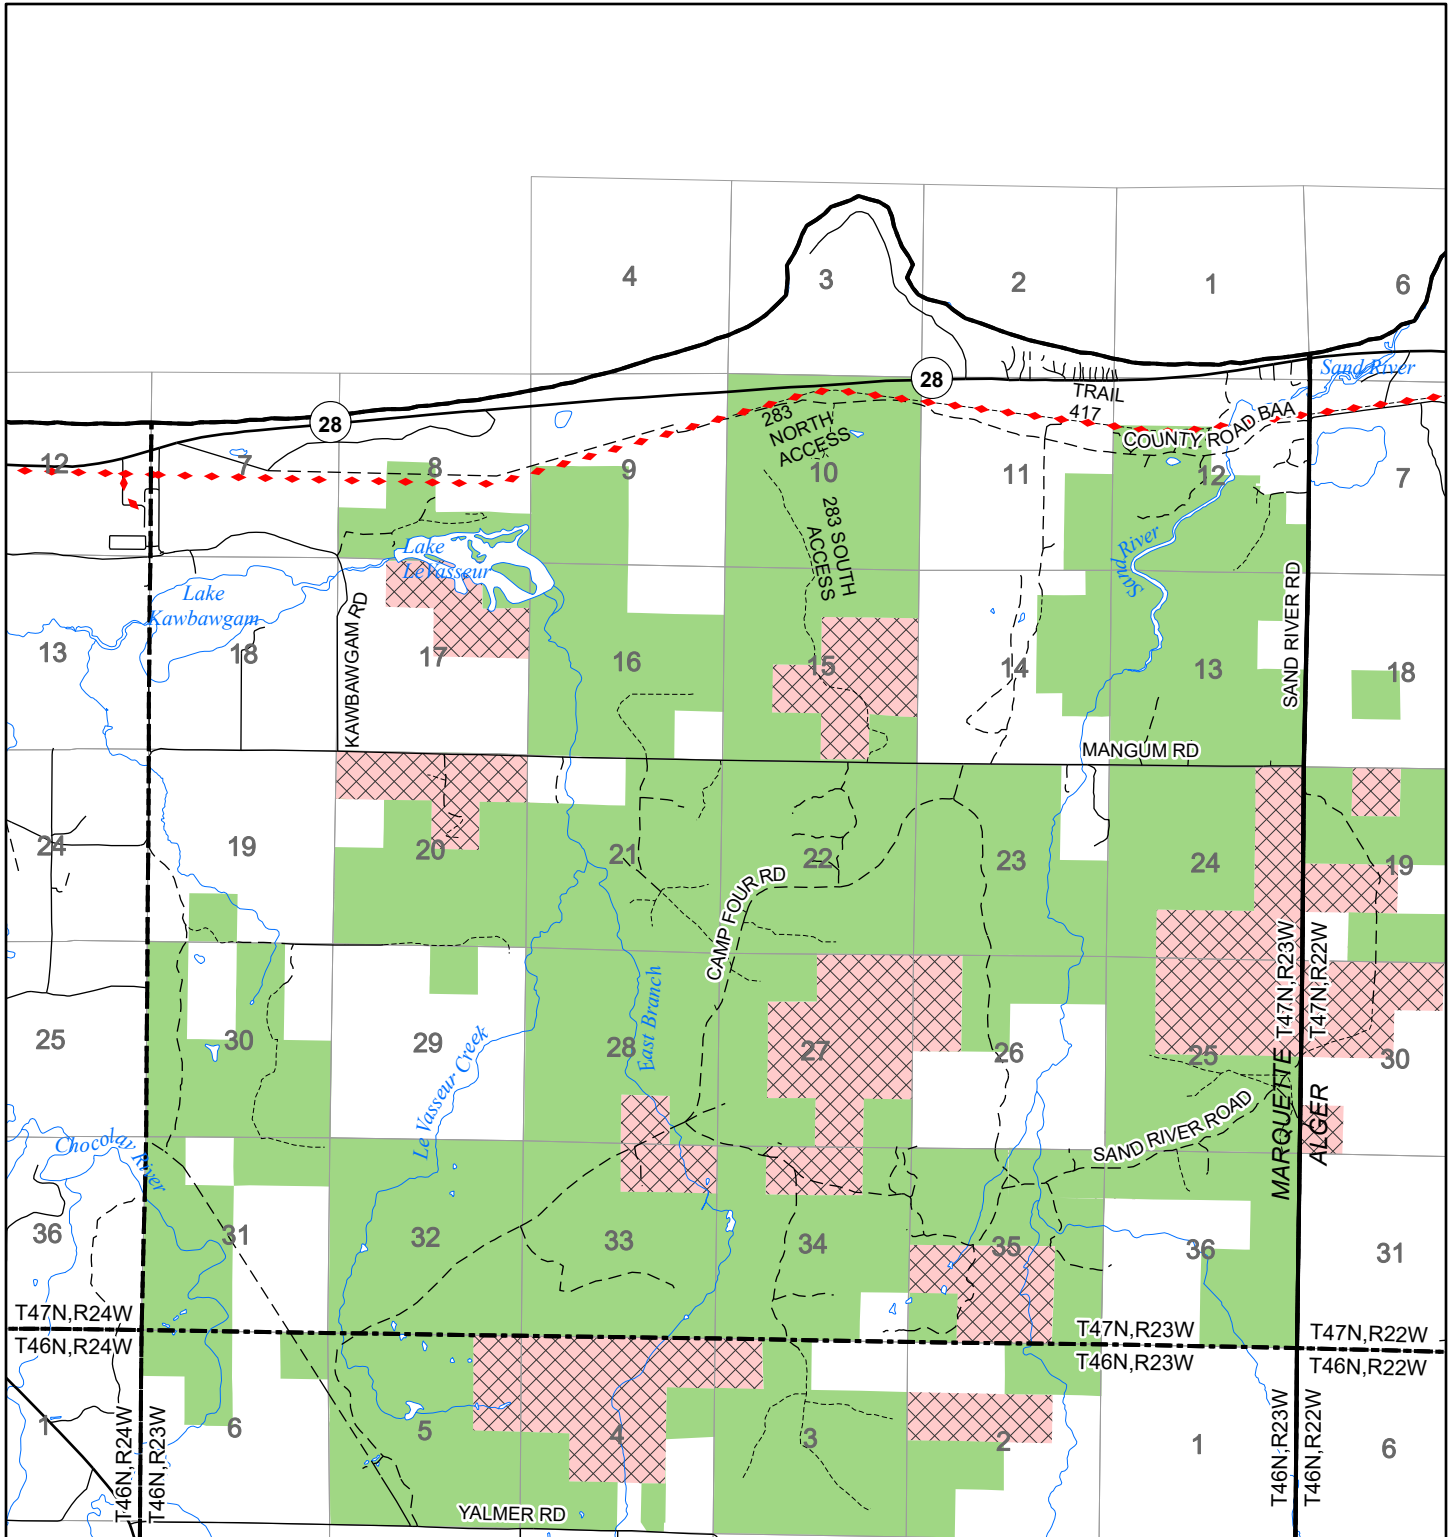

2022 Fuelwood Collection Map

T47N,R23W

MARQUETTE CO.

- Open to Fuelwood Collection
- Open (Recently Closed Timber Sale)
- State land closed to fuelwood collection
- Snowmobile trail

Effective: April 1, 2022