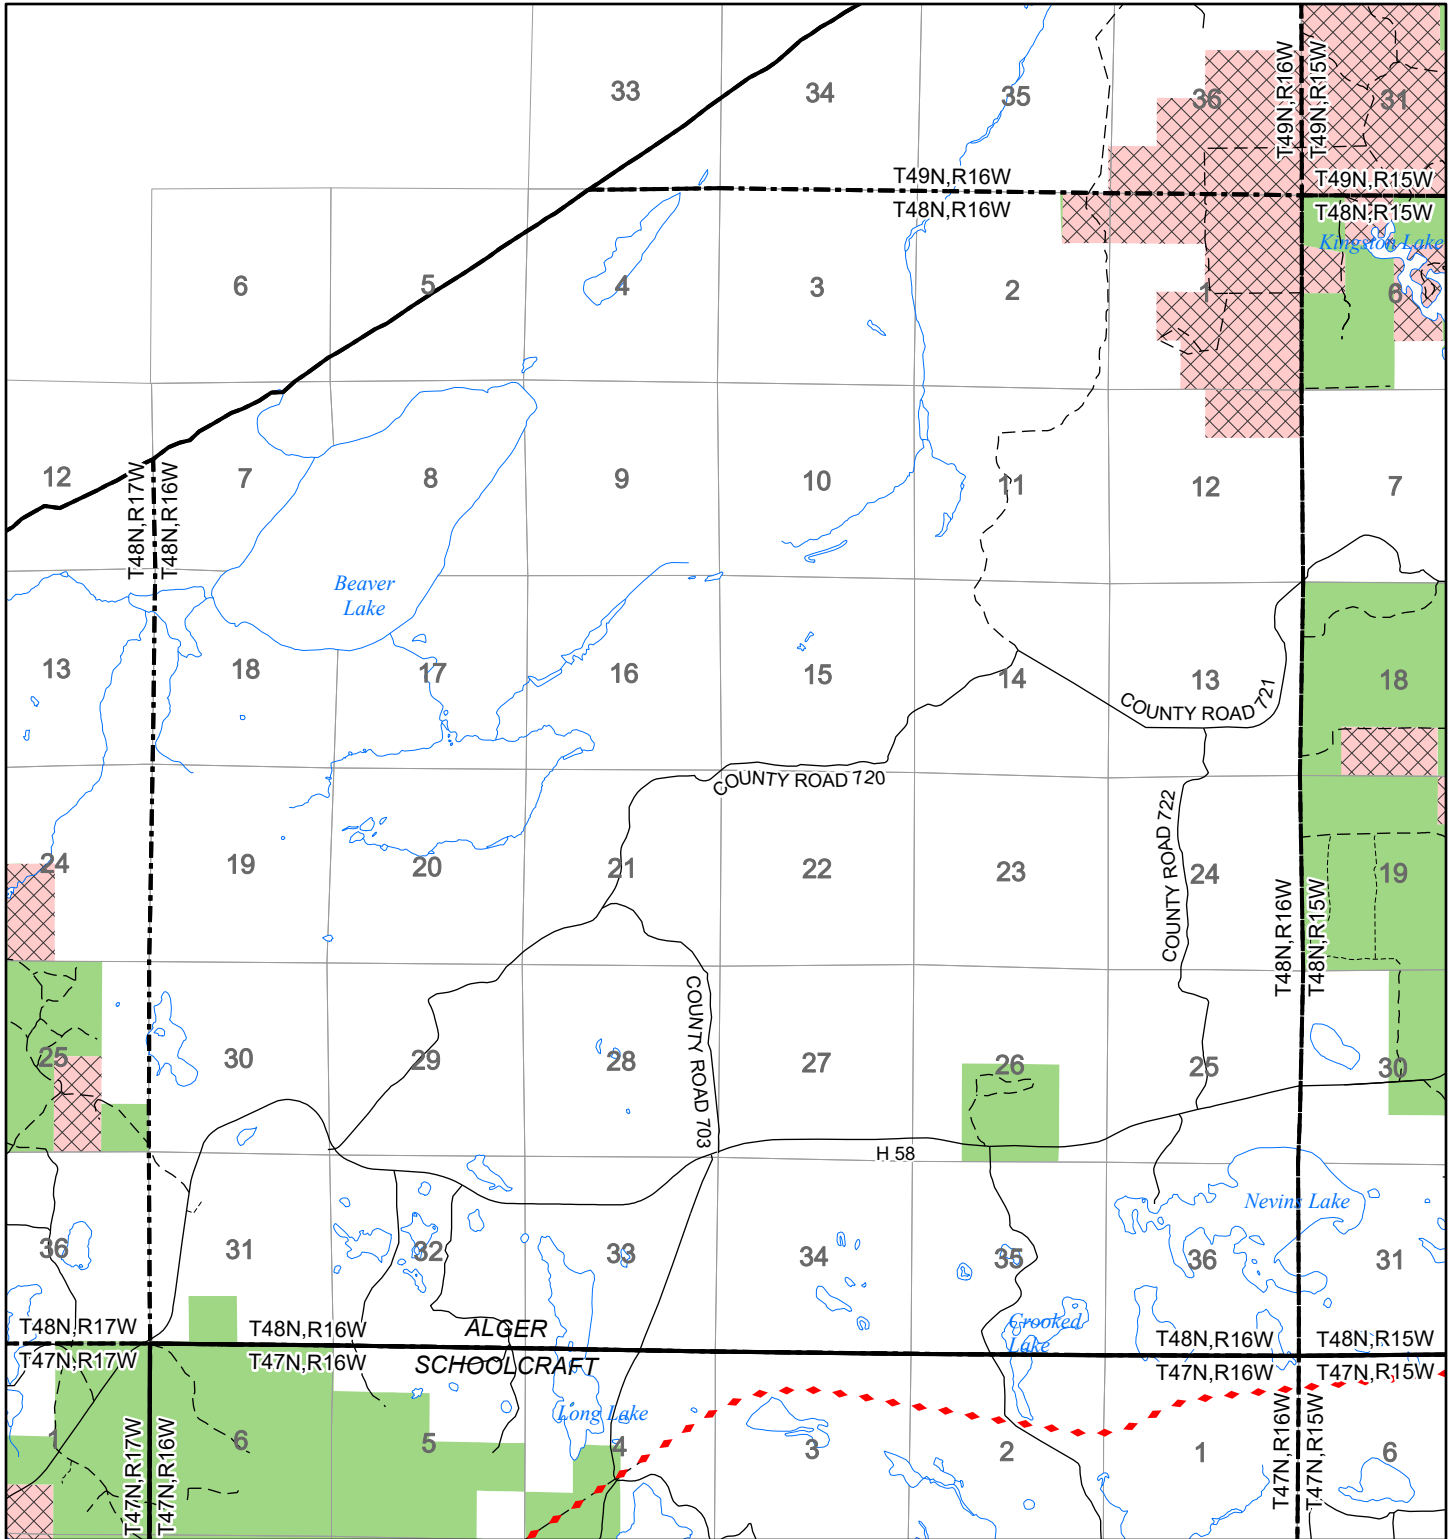

2022 Fuelwood Collection Map

T48N,R16W

ALGER CO.

- Open to Fuelwood Collection
- Open (Recently Closed Timber Sale)
- State land closed to fuelwood collection
- Snowmobile trail

Effective: April 1, 2022