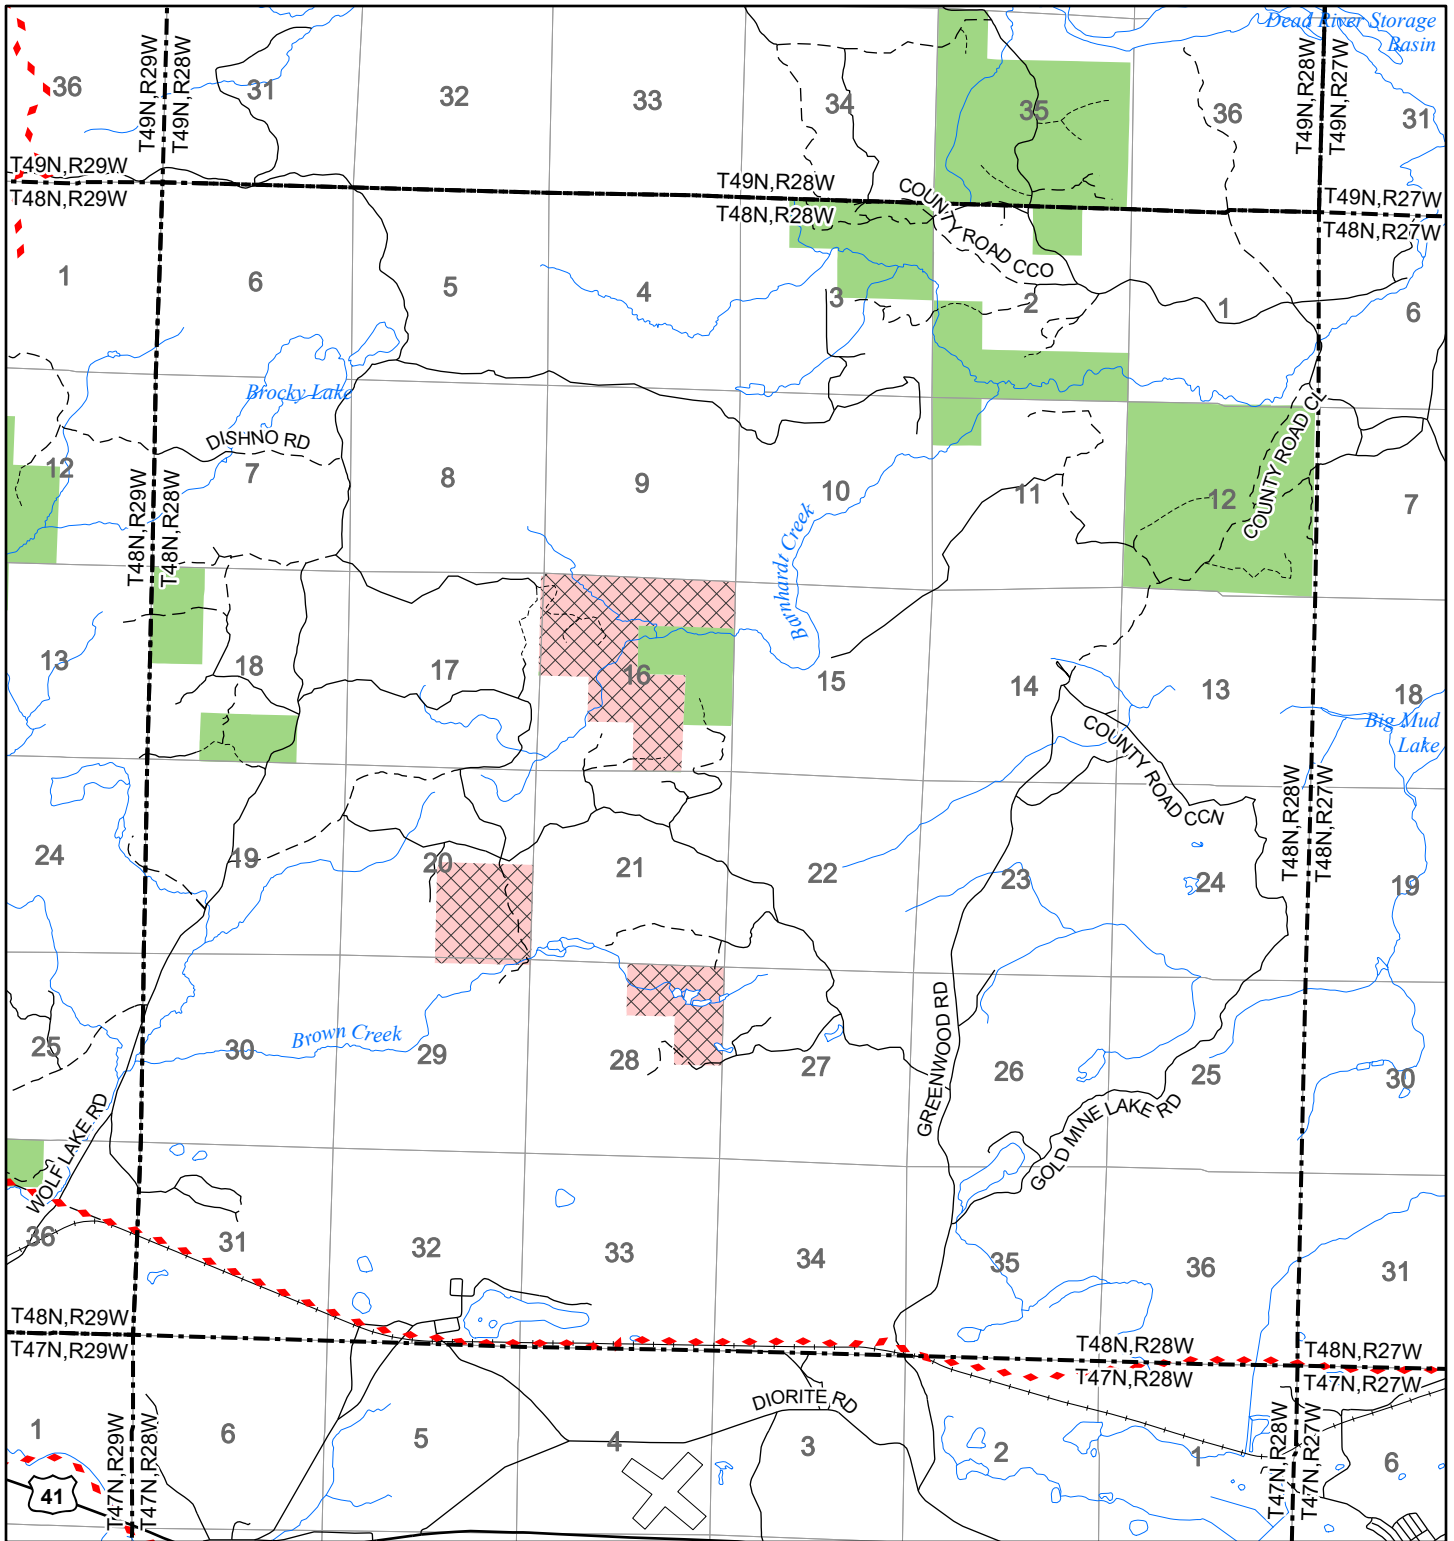

# 2022 Fuelwood Collection Map

## T48N,R28W

### MARQUETTE CO.

- Open to Fuelwood Collection
- Open (Recently Closed Timber Sale)
- State land closed to fuelwood collection
- Snowmobile trail

Effective: April 1, 2022