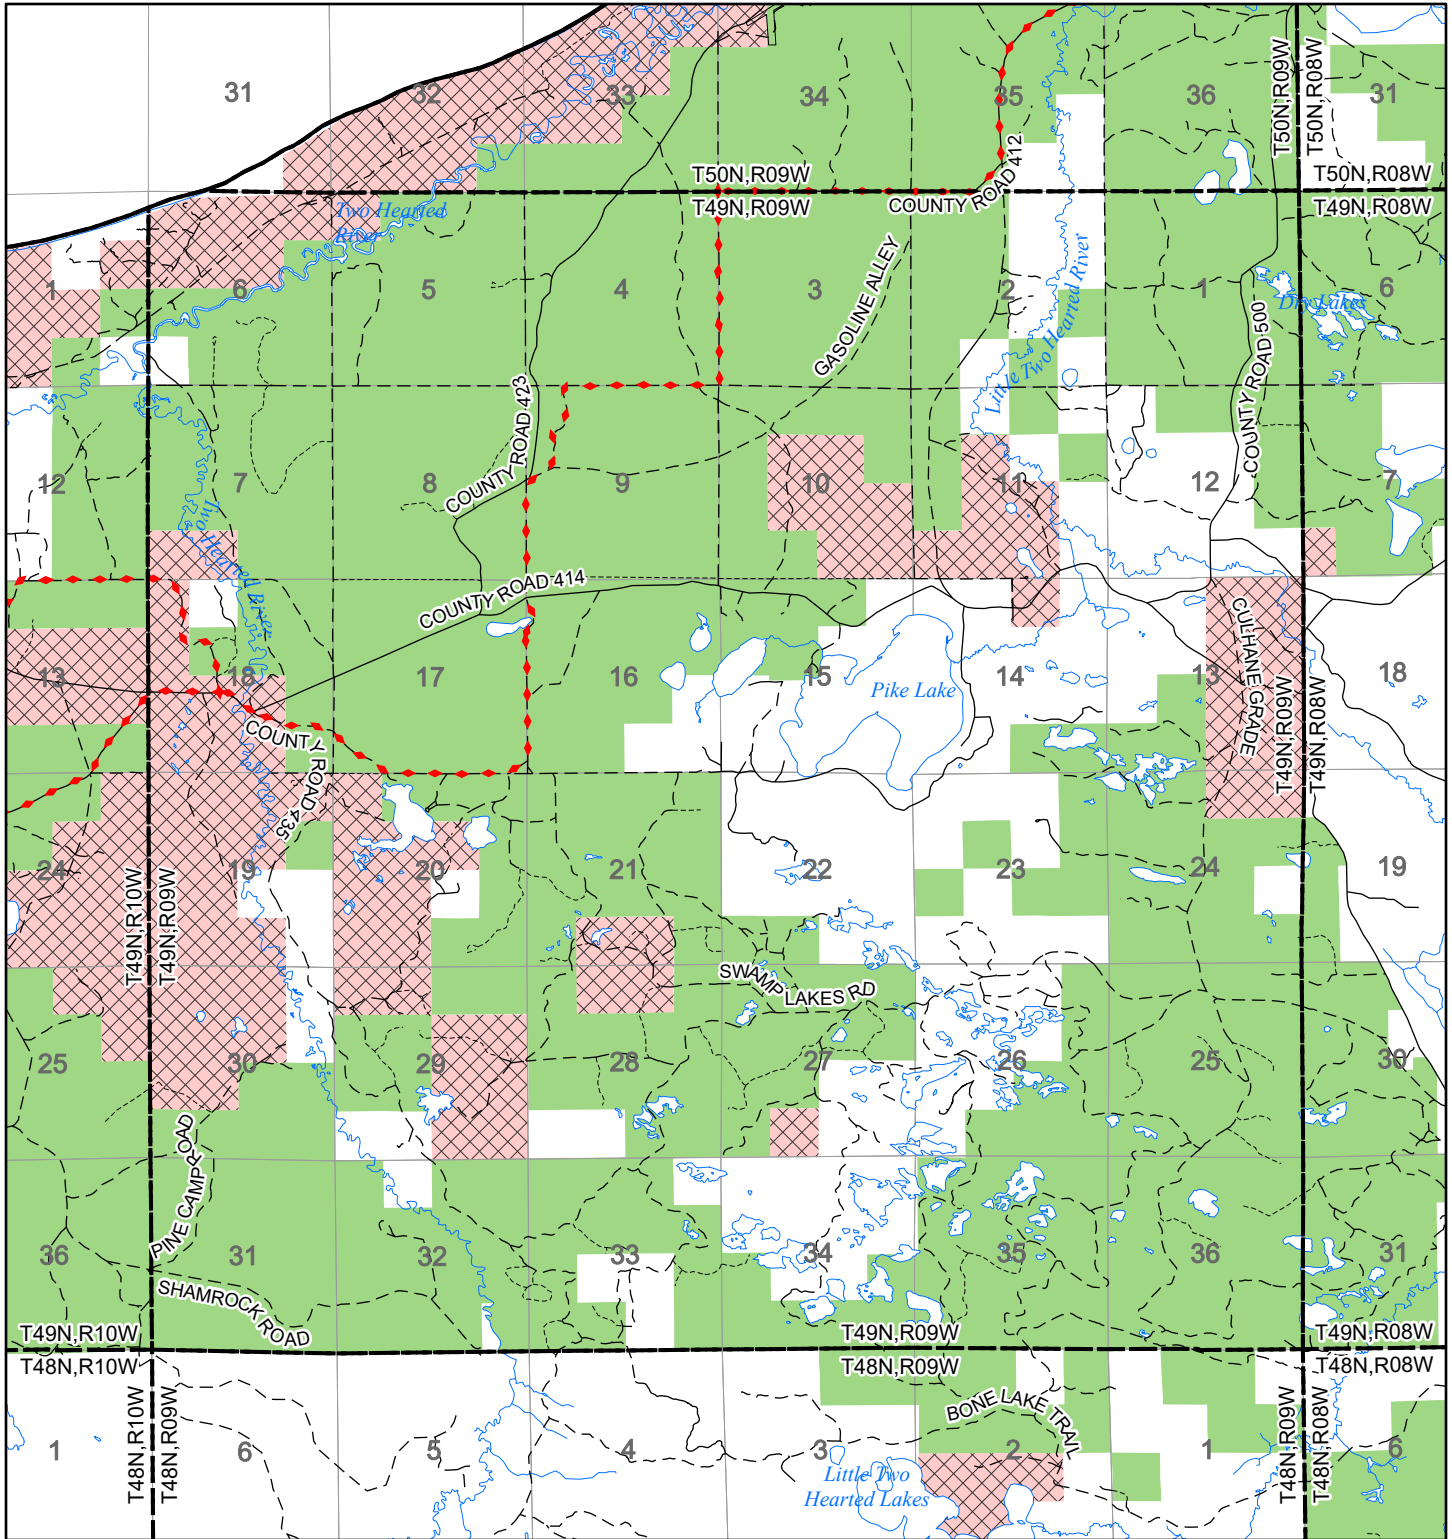

2022 Fuelwood Collection Map

T49N,R09W

LUCE CO.

- Open to Fuelwood Collection
- Open (Recently Closed Timber Sale)
- State land closed to fuelwood collection
- Snowmobile trail

Effective: April 1, 2022