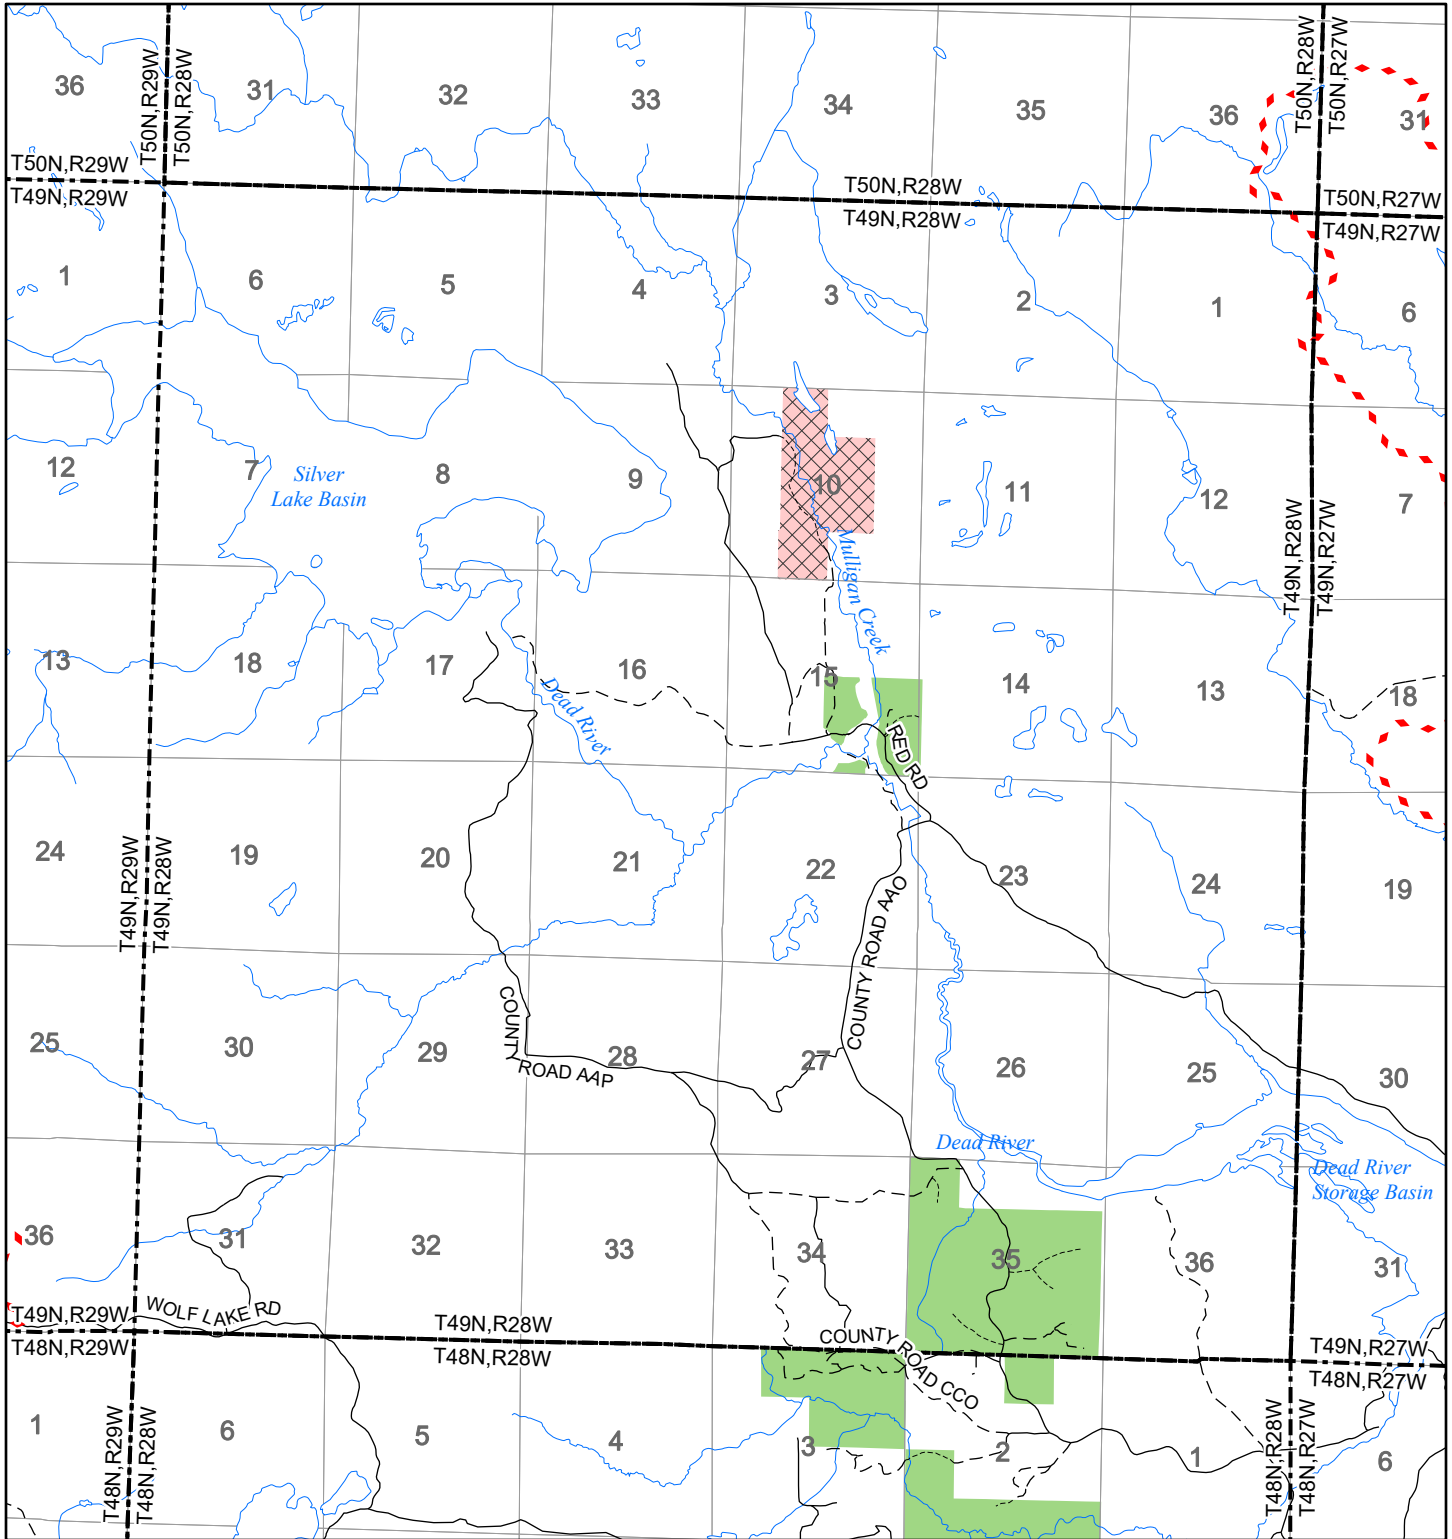

2022 Fuelwood Collection Map

T49N,R28W

MARQUETTE CO.

- Open to Fuelwood Collection
- Open (Recently Closed Timber Sale)
- State land closed to fuelwood collection
- Snowmobile trail

Effective: April 1, 2022