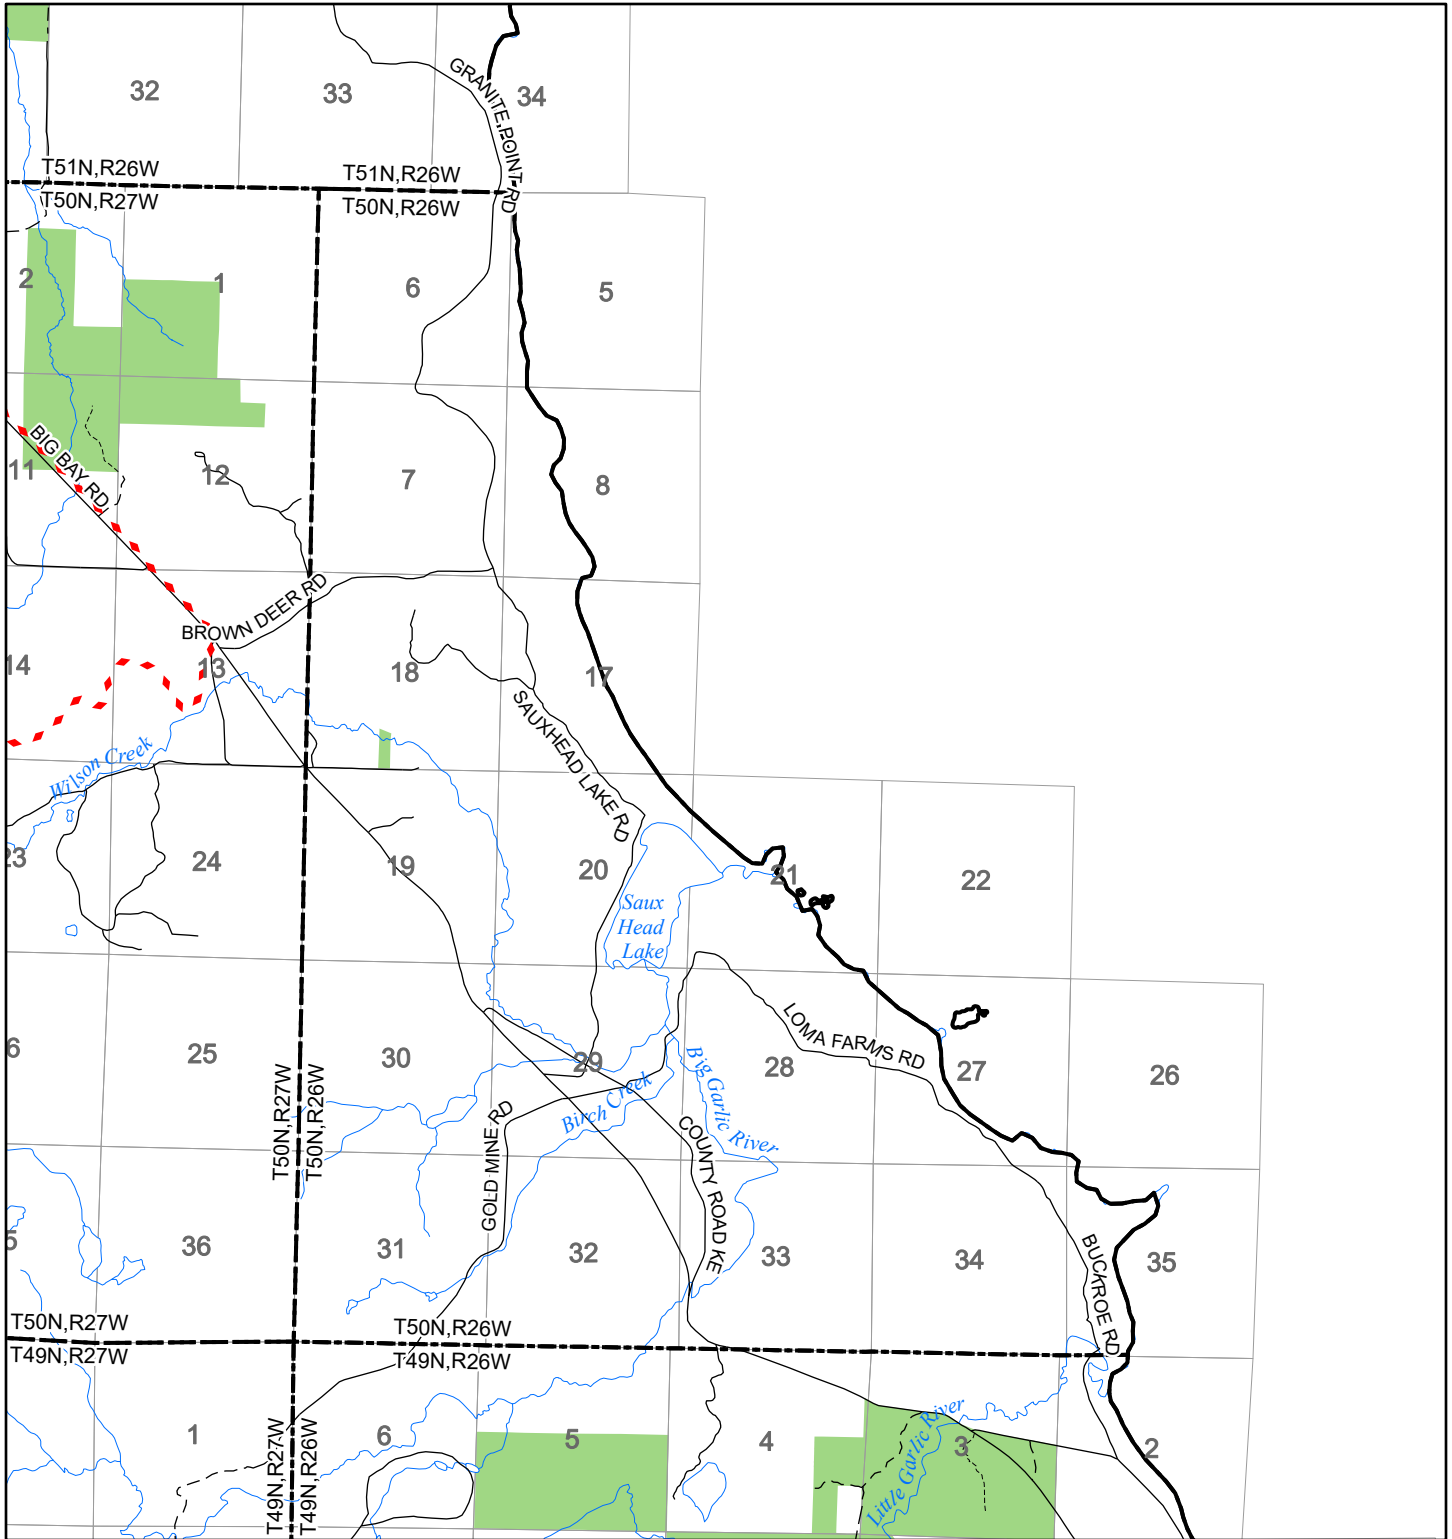

2022 Fuelwood Collection Map

T50N,R26W

MARQUETTE CO.

- Open to Fuelwood Collection
- Open (Recently Closed Timber Sale)
- State land closed to fuelwood collection
- Snowmobile trail

Effective: April 1, 2022