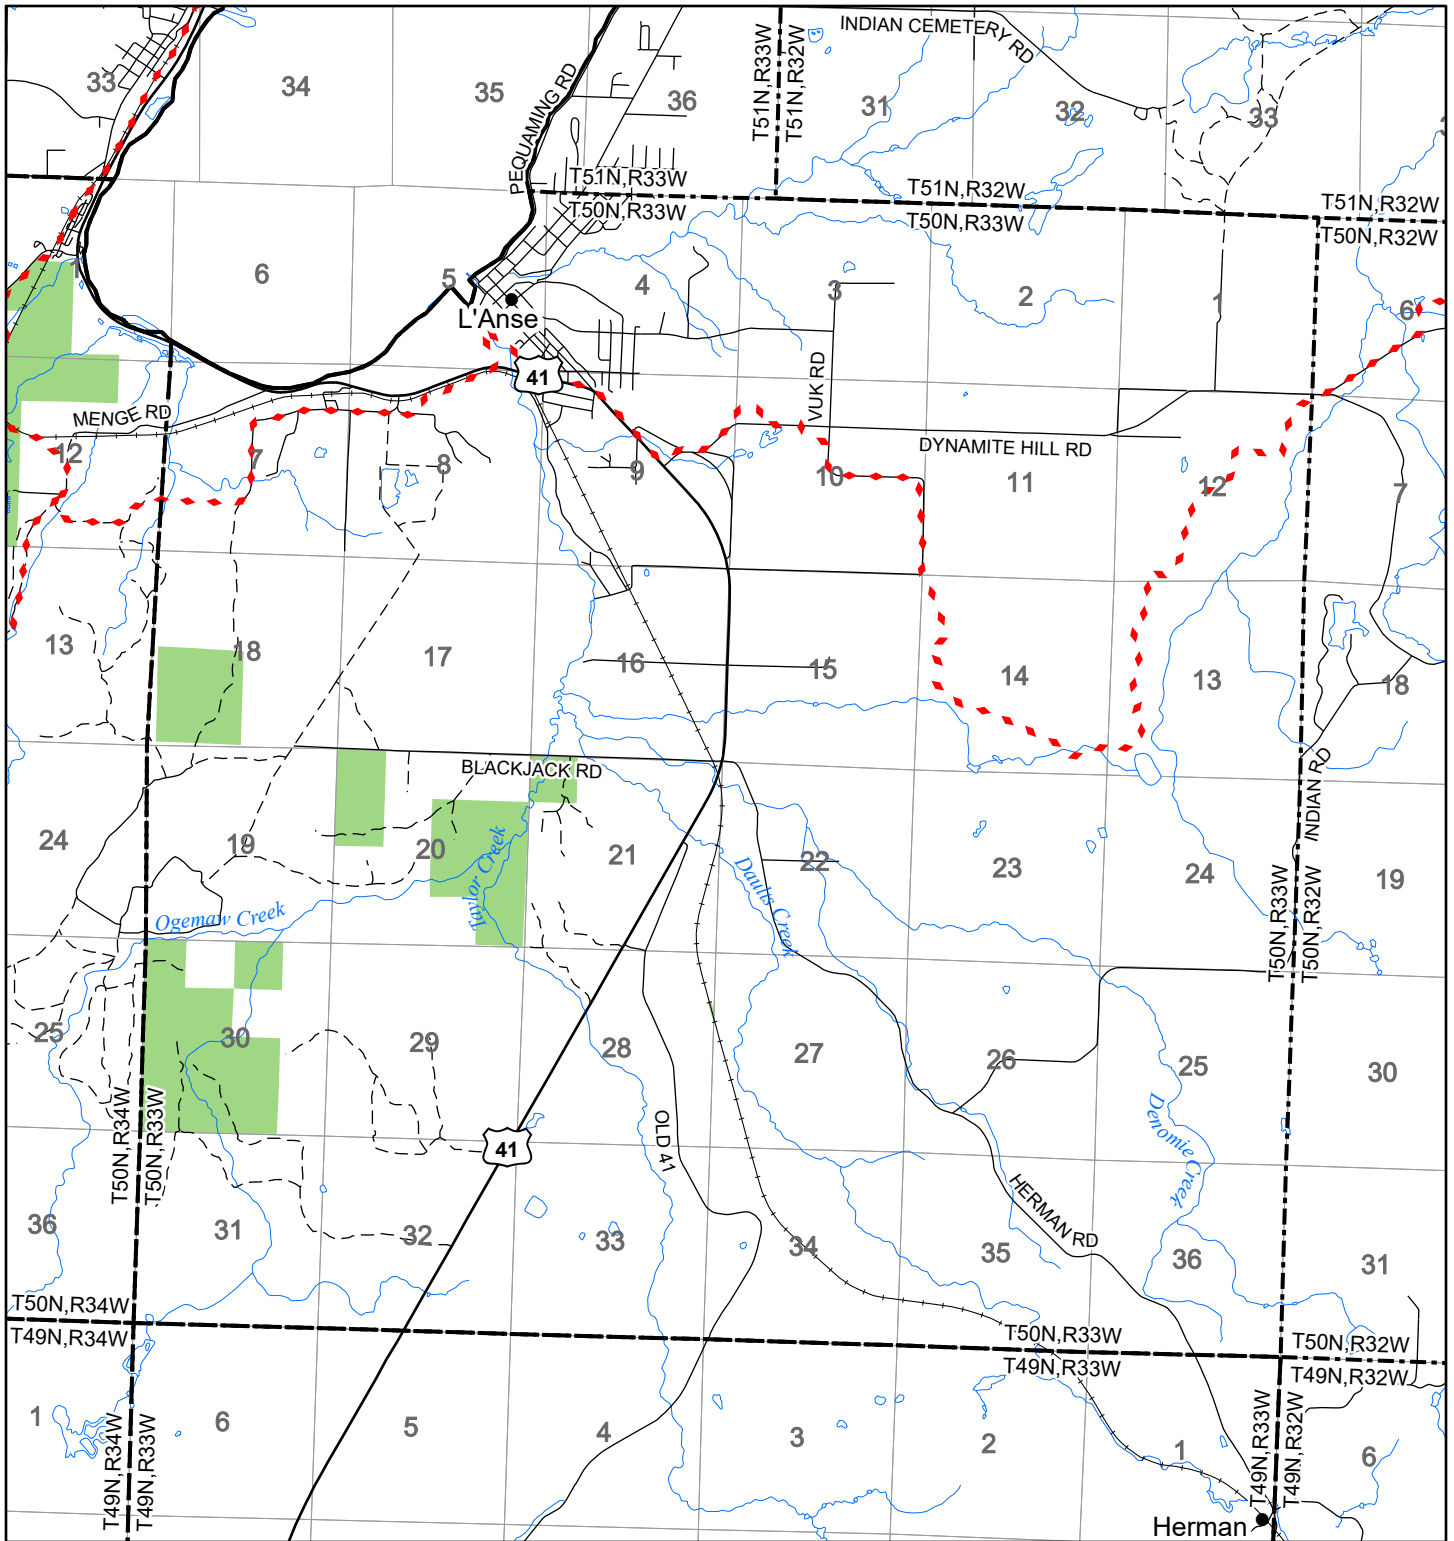

2022 Fuelwood Collection Map

T50N,R33W

BARAGA CO.

- Open to Fuelwood Collection
- Open (Recently Closed Timber Sale)
- State land closed to fuelwood collection
- Snowmobile trail

Effective: April 1, 2022