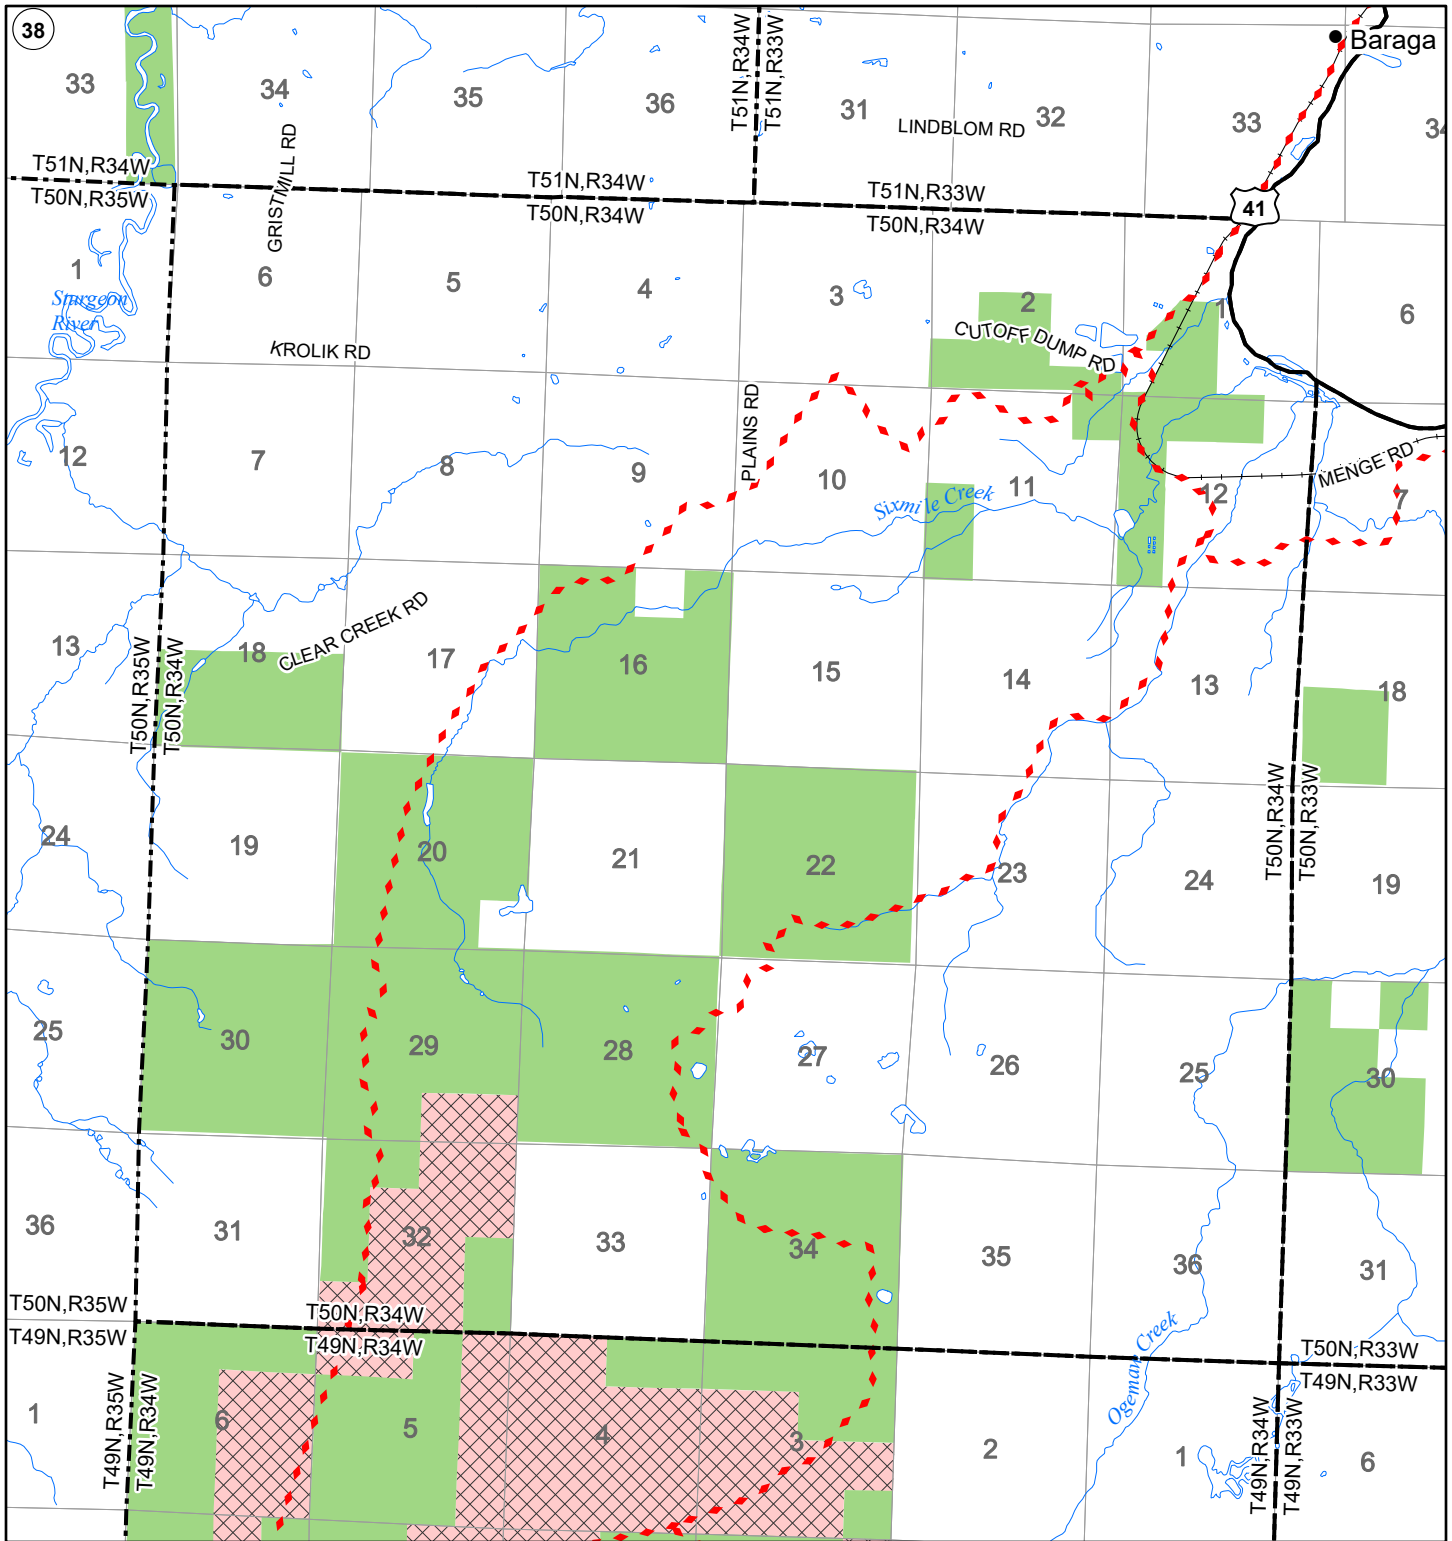

2022 Fuelwood Collection Map

T50N,R34W

BARAGA CO.

- Open to Fuelwood Collection
- Open (Recently Closed Timber Sale)
- State land closed to fuelwood collection
- Snowmobile trail

Effective: April 1, 2022