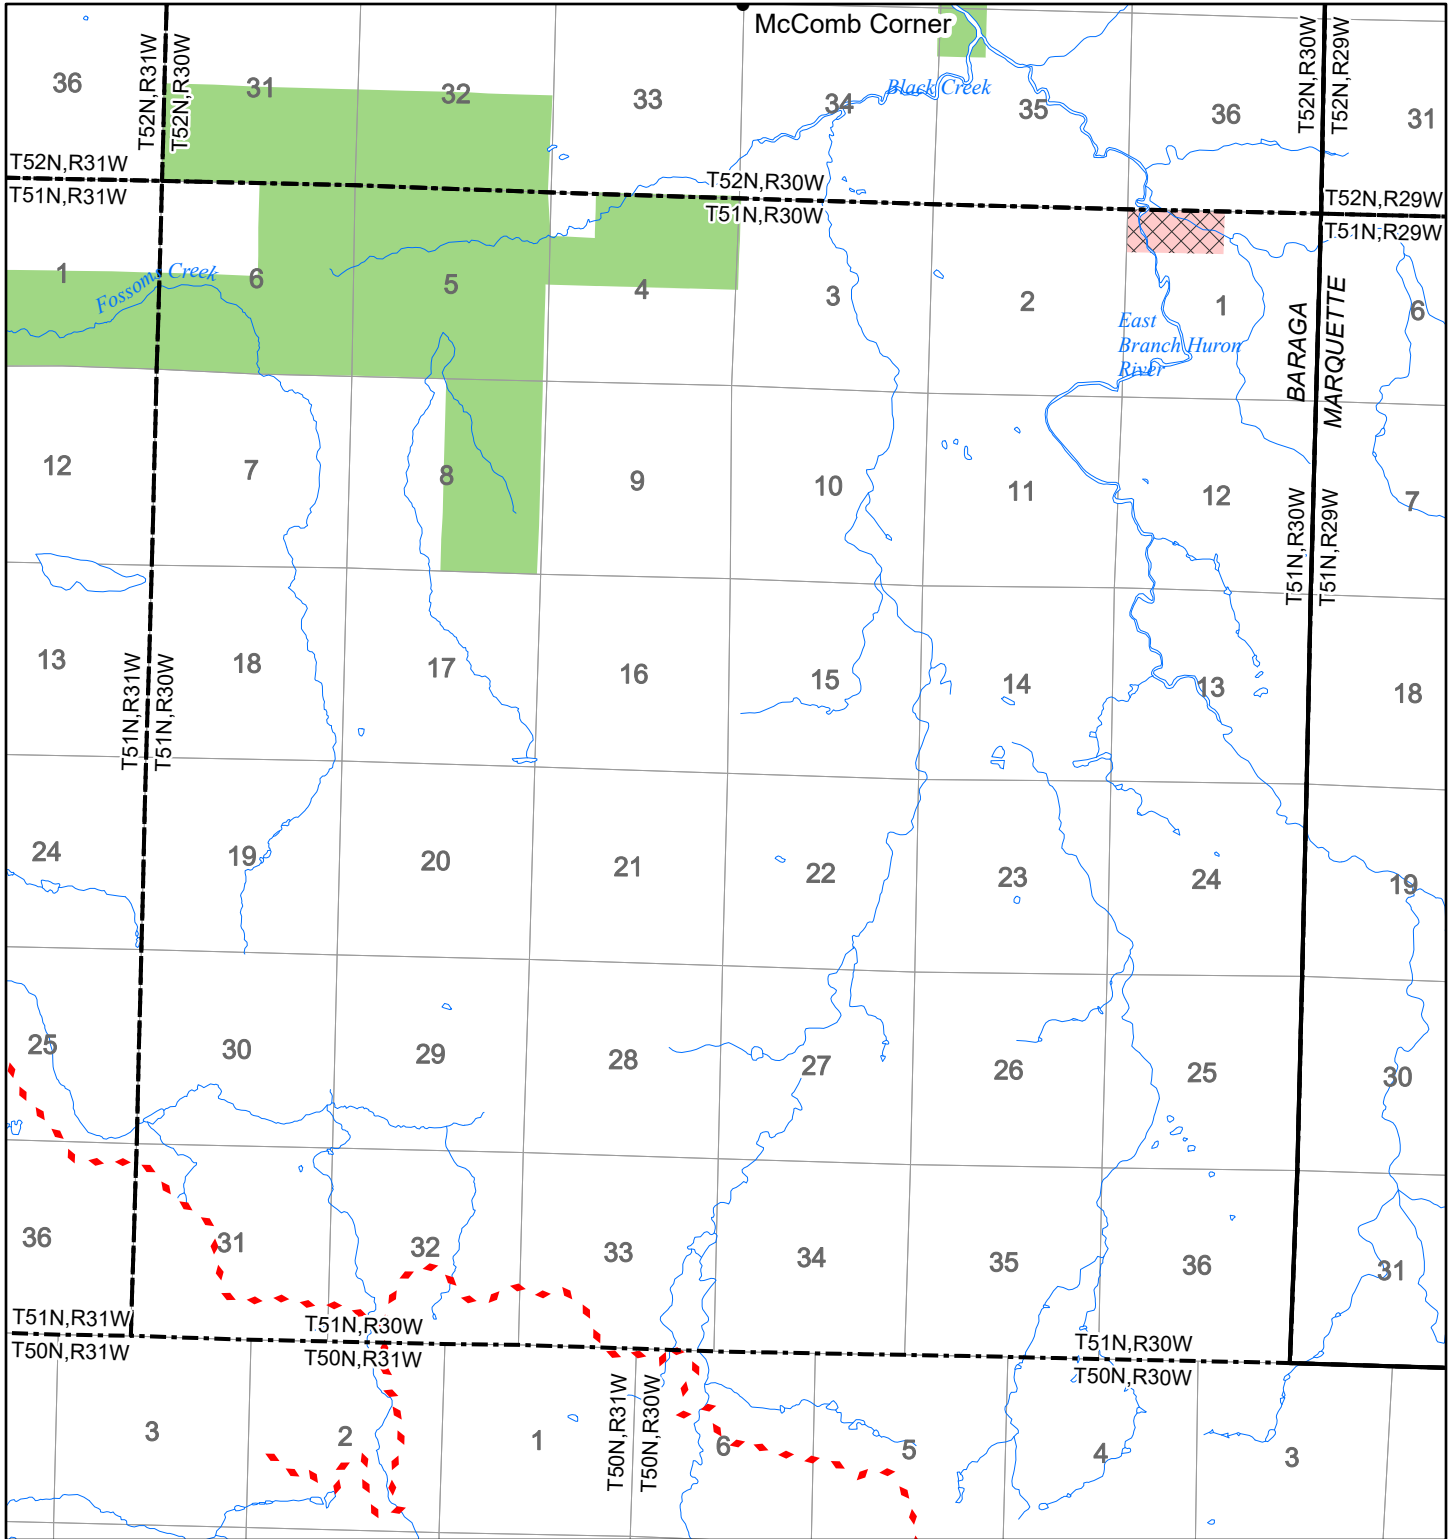

2022 Fuelwood Collection Map

T51N,R30W

BARAGA CO.

- Open to Fuelwood Collection
- Open (Recently Closed Timber Sale)
- State land closed to fuelwood collection
- Snowmobile trail

Effective: April 1, 2022