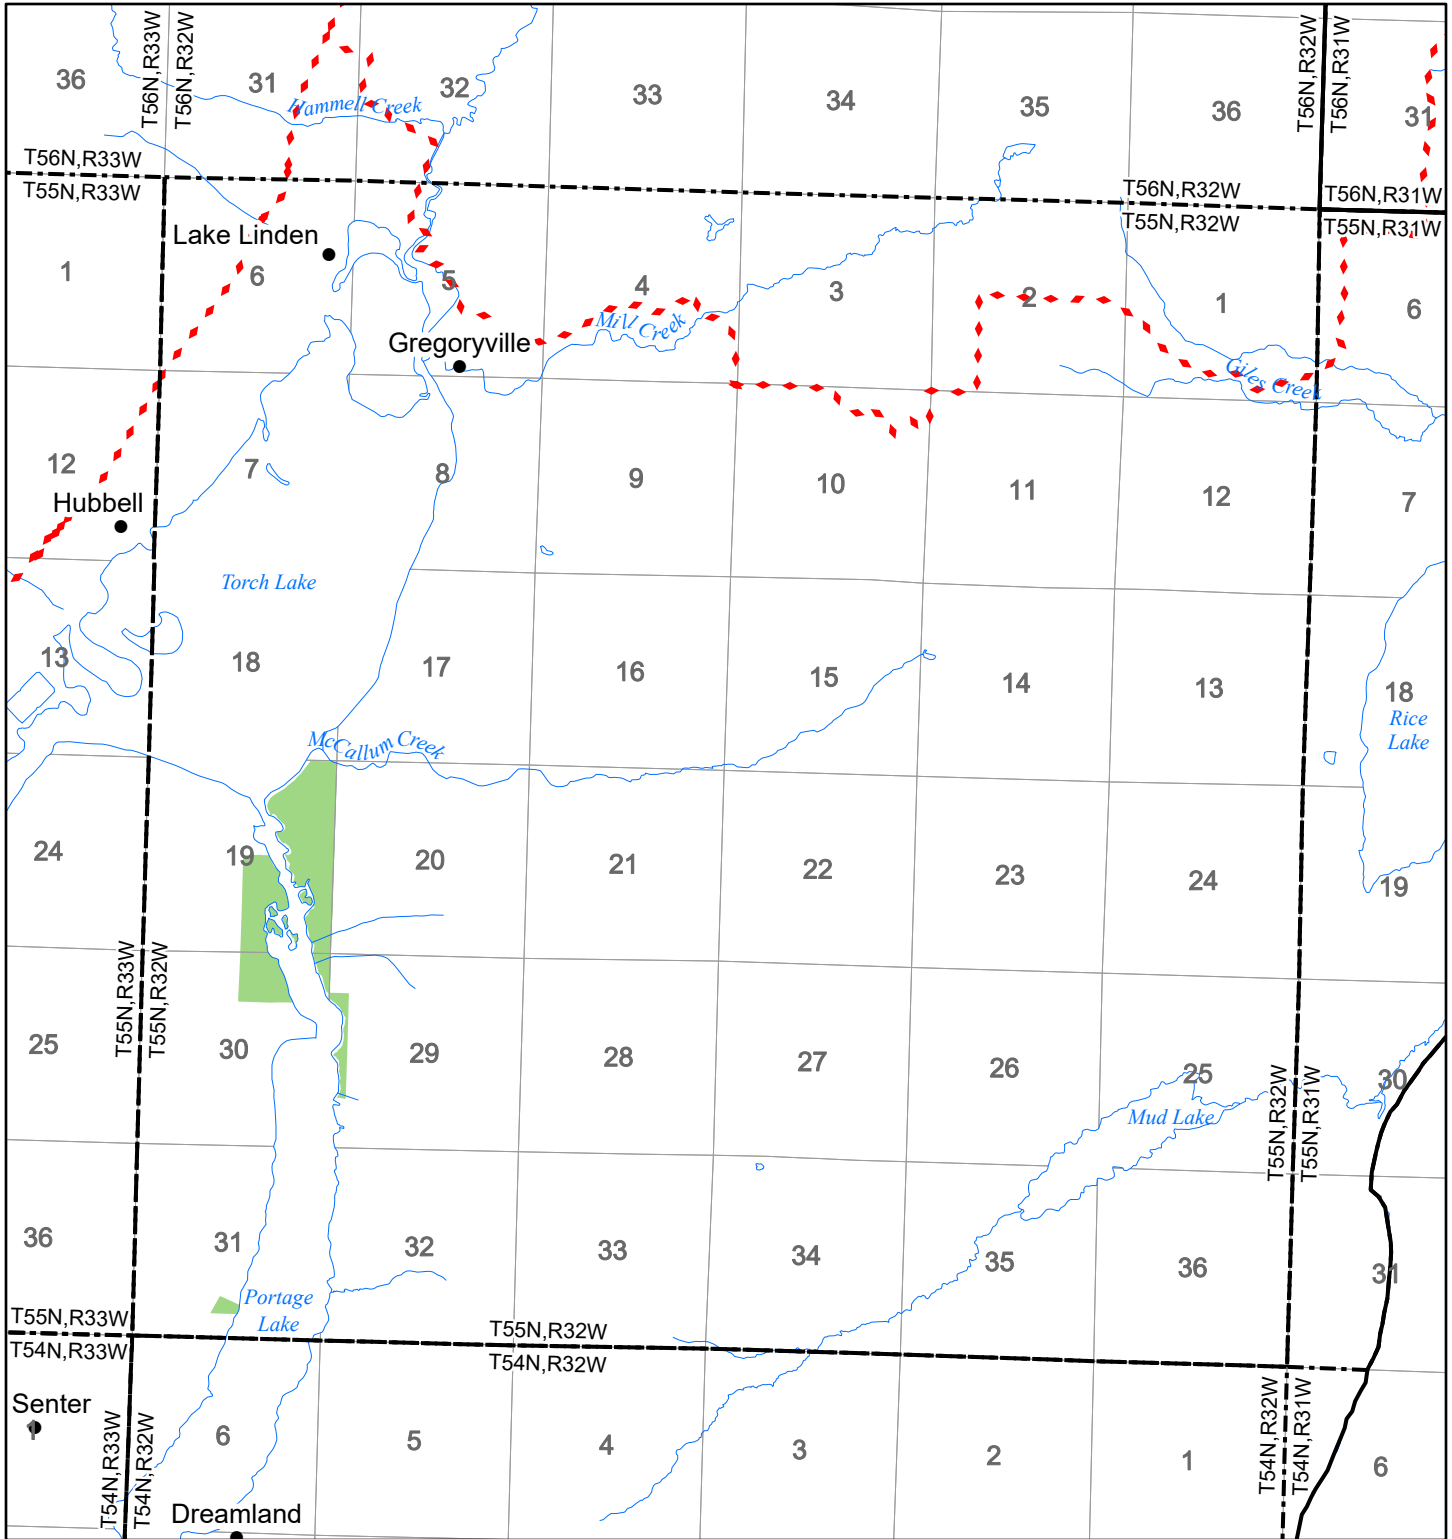

2022 Fuelwood Collection Map

T55N,R32W

HOUGHTON CO.

- Open to Fuelwood Collection
- Open (Recently Closed Timber Sale)
- State land closed to fuelwood collection
- Snowmobile trail

Effective: April 1, 2022