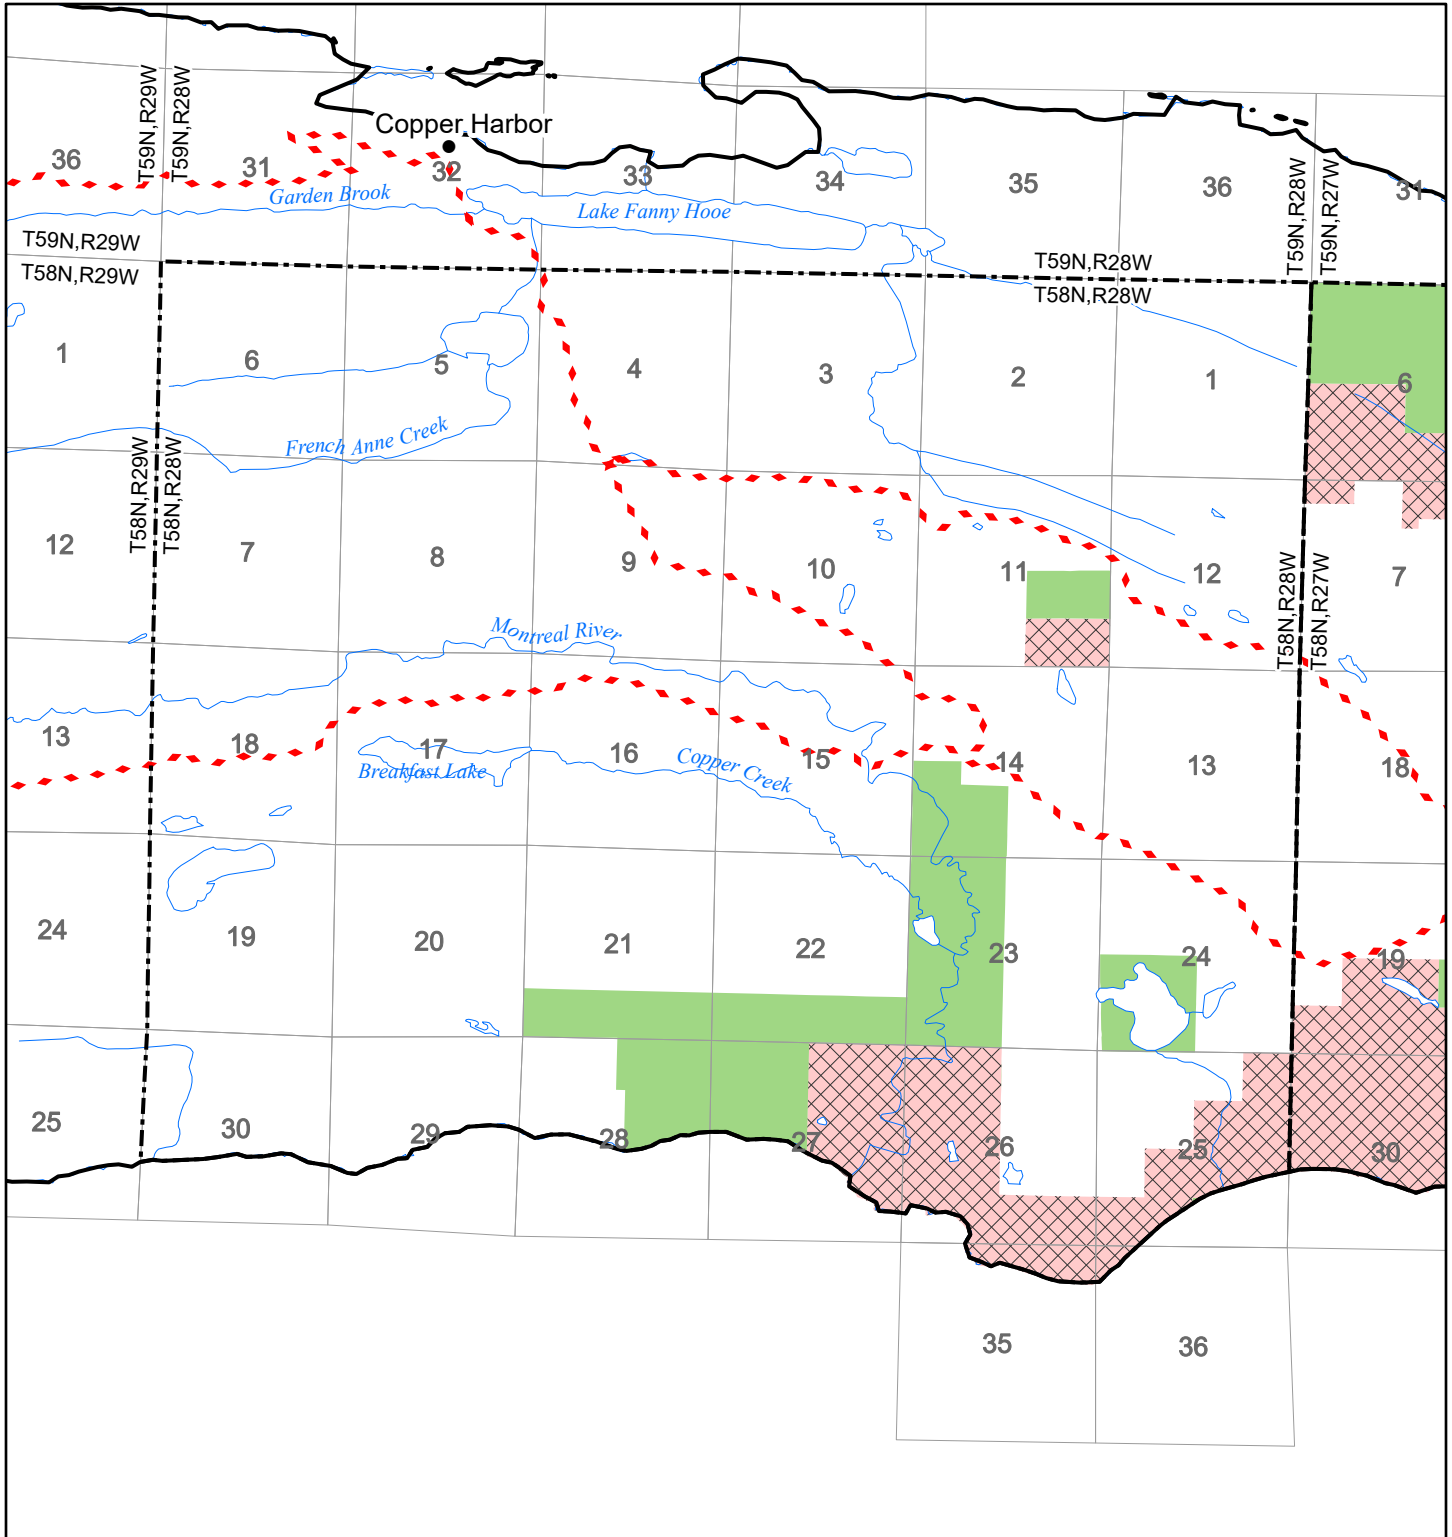

2022 Fuelwood Collection Map

T58N,R28W

KEWEENAW CO.

- Open to Fuelwood Collection
- Open (Recently Closed Timber Sale)
- State land closed to fuelwood collection
- Snowmobile trail

N

 0 1 Miles
 04/06/2022