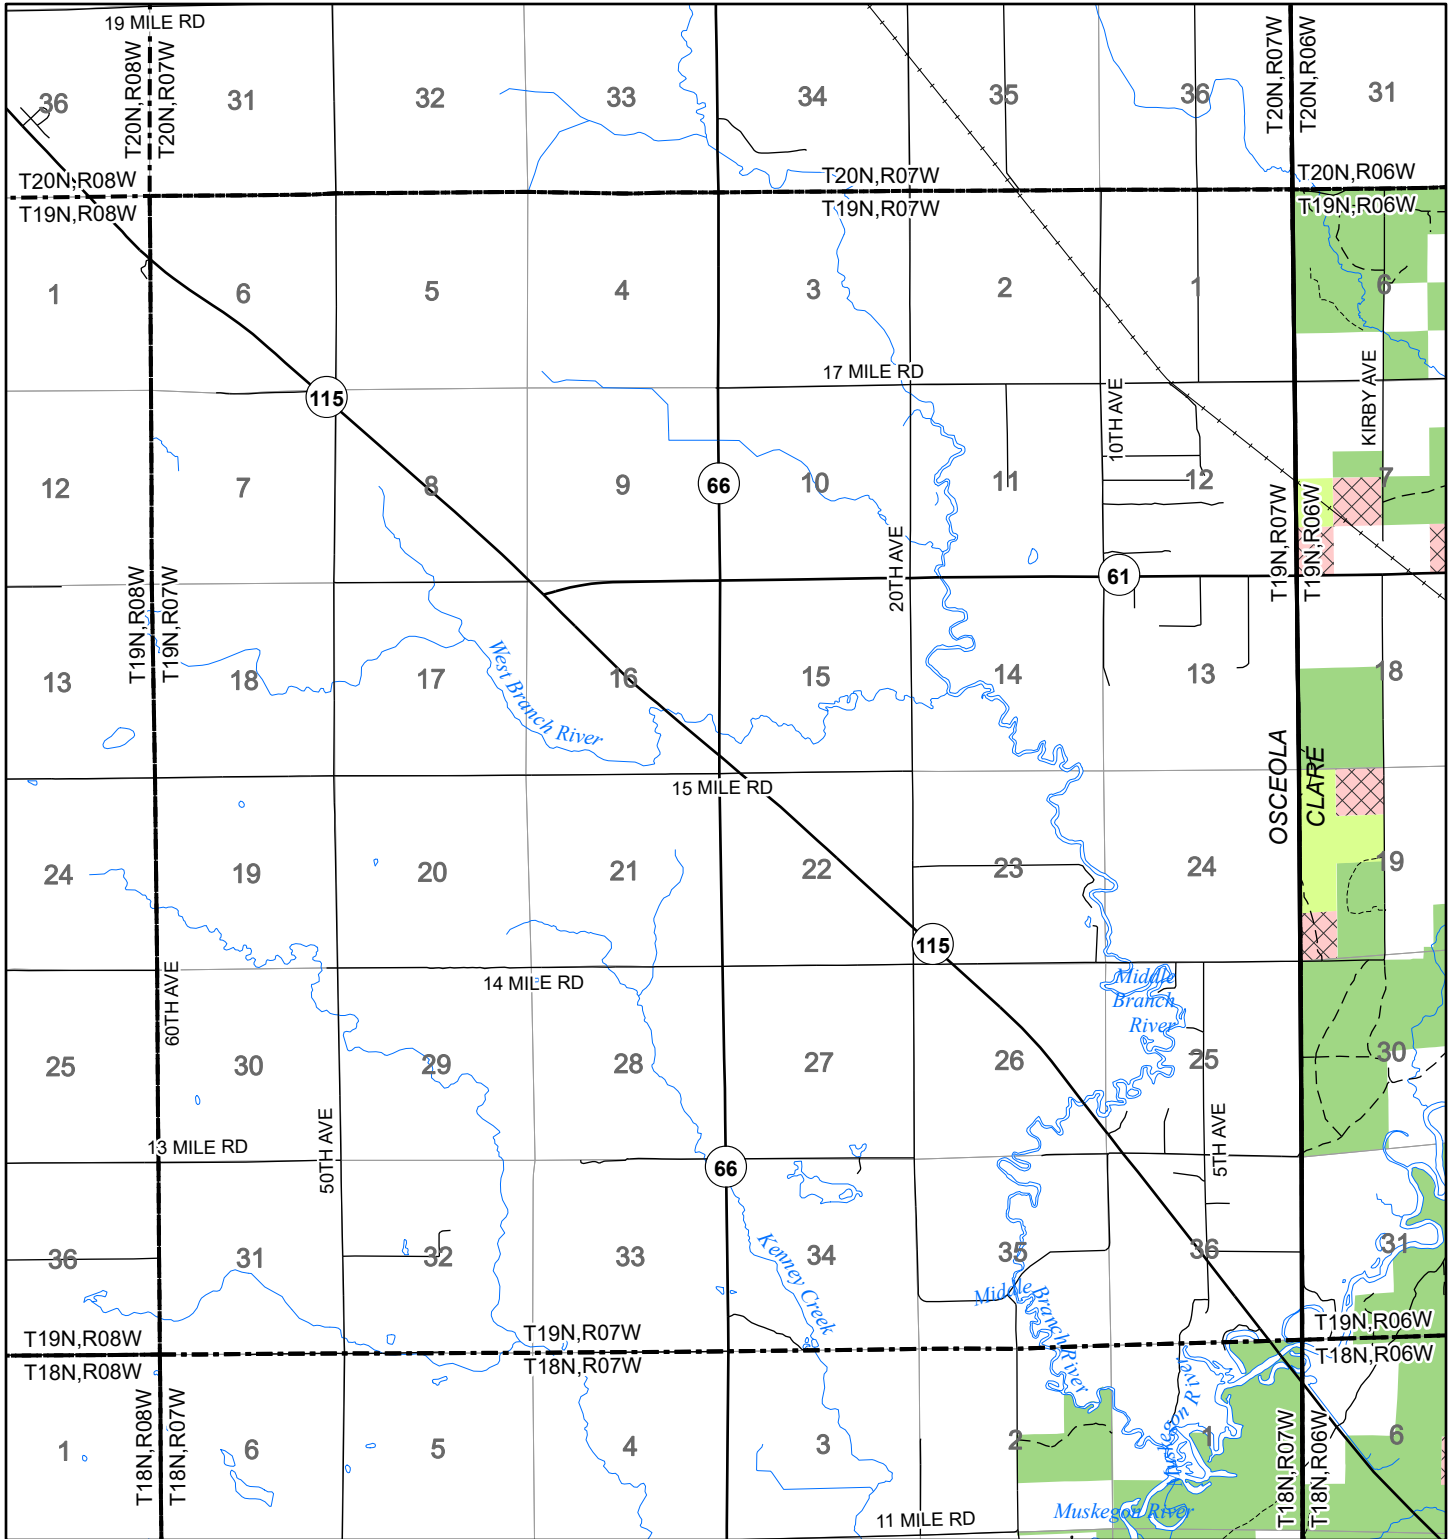

# 2022 Fuelwood Collection Map

## T19N,R07W

### OSCEOLA CO.

- Open to Fuelwood Collection
- Open (Recently Closed Timber Sale)
- State land closed to fuelwood collection
- Snowmobile trail

Effective: April 1, 2022