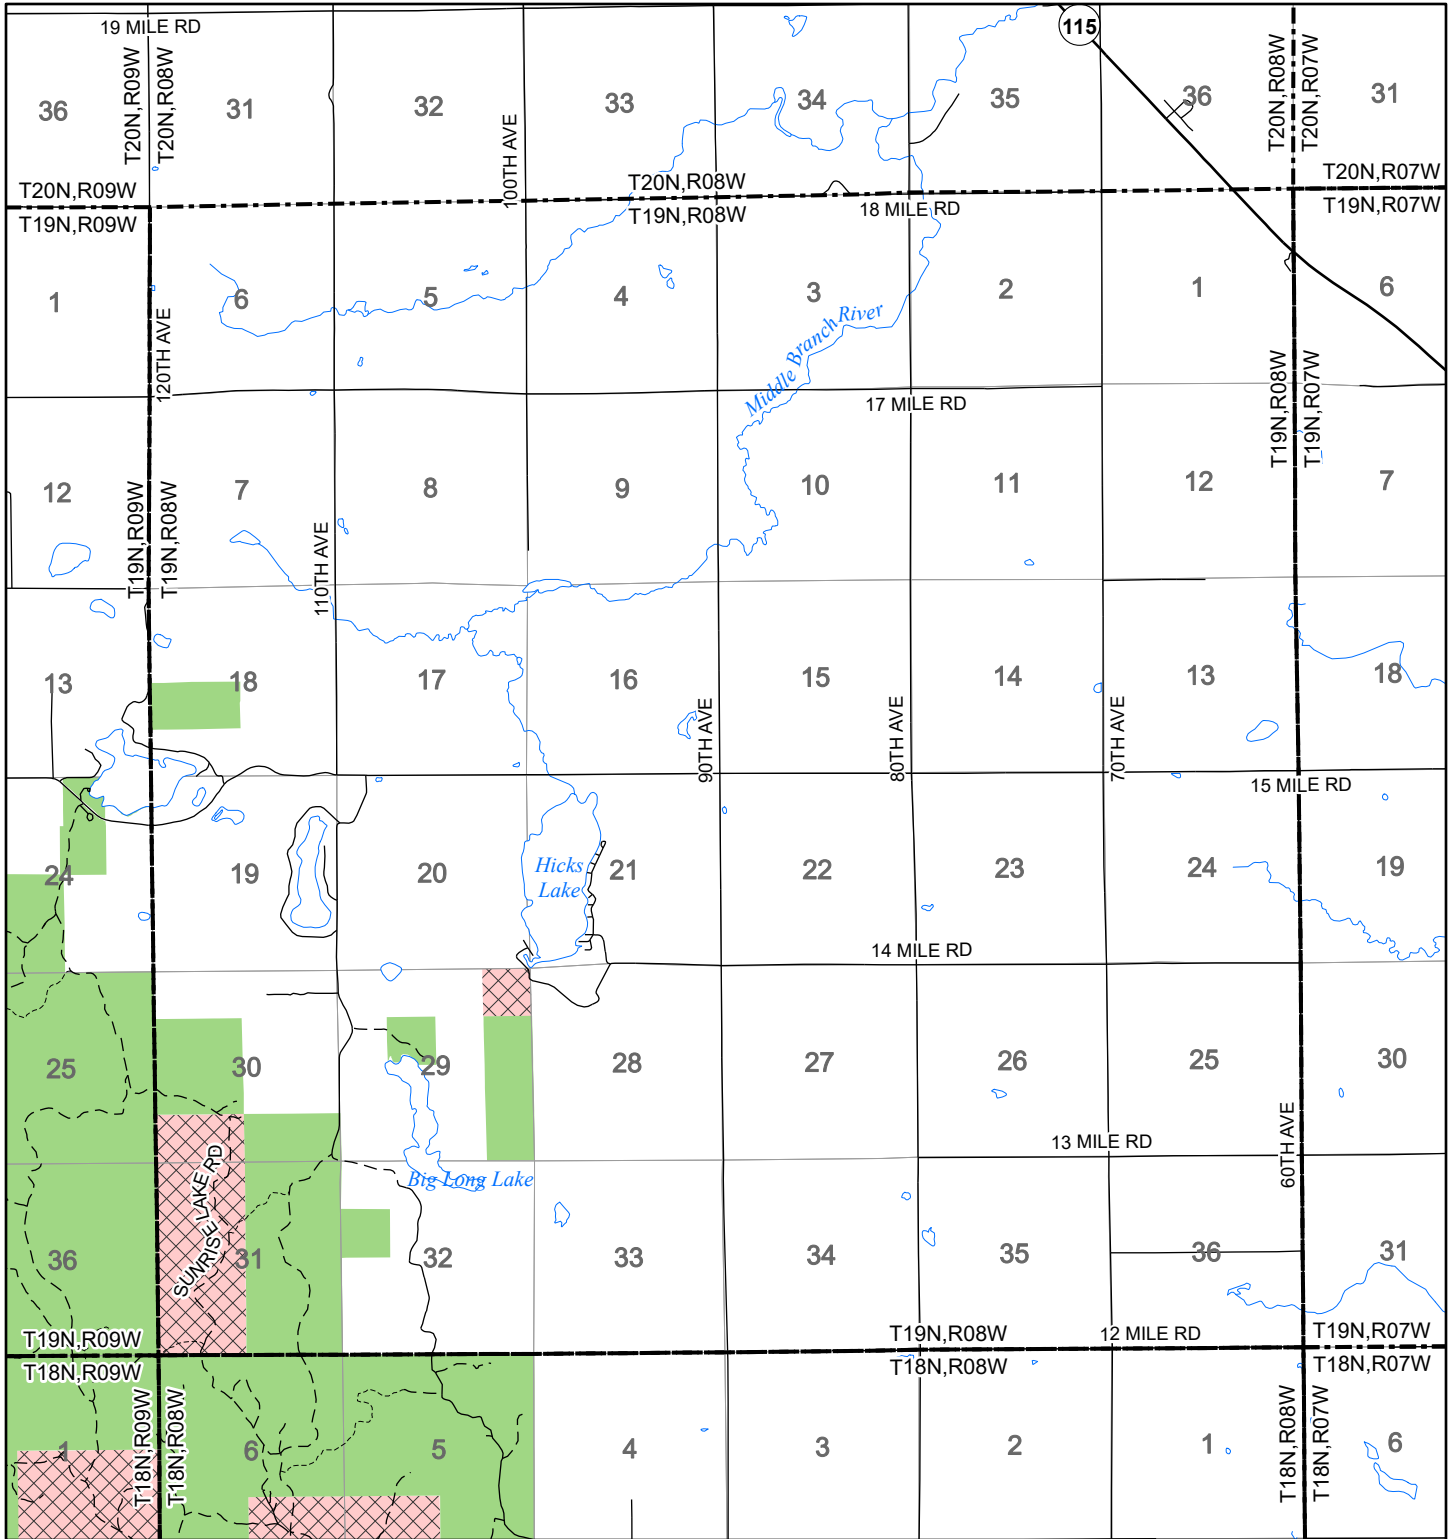

2022 Fuelwood Collection Map

T19N,R08W

OSCEOLA CO.

- Open to Fuelwood Collection
- Open (Recently Closed Timber Sale)
- State land closed to fuelwood collection
- Snowmobile trail

Effective: April 1, 2022