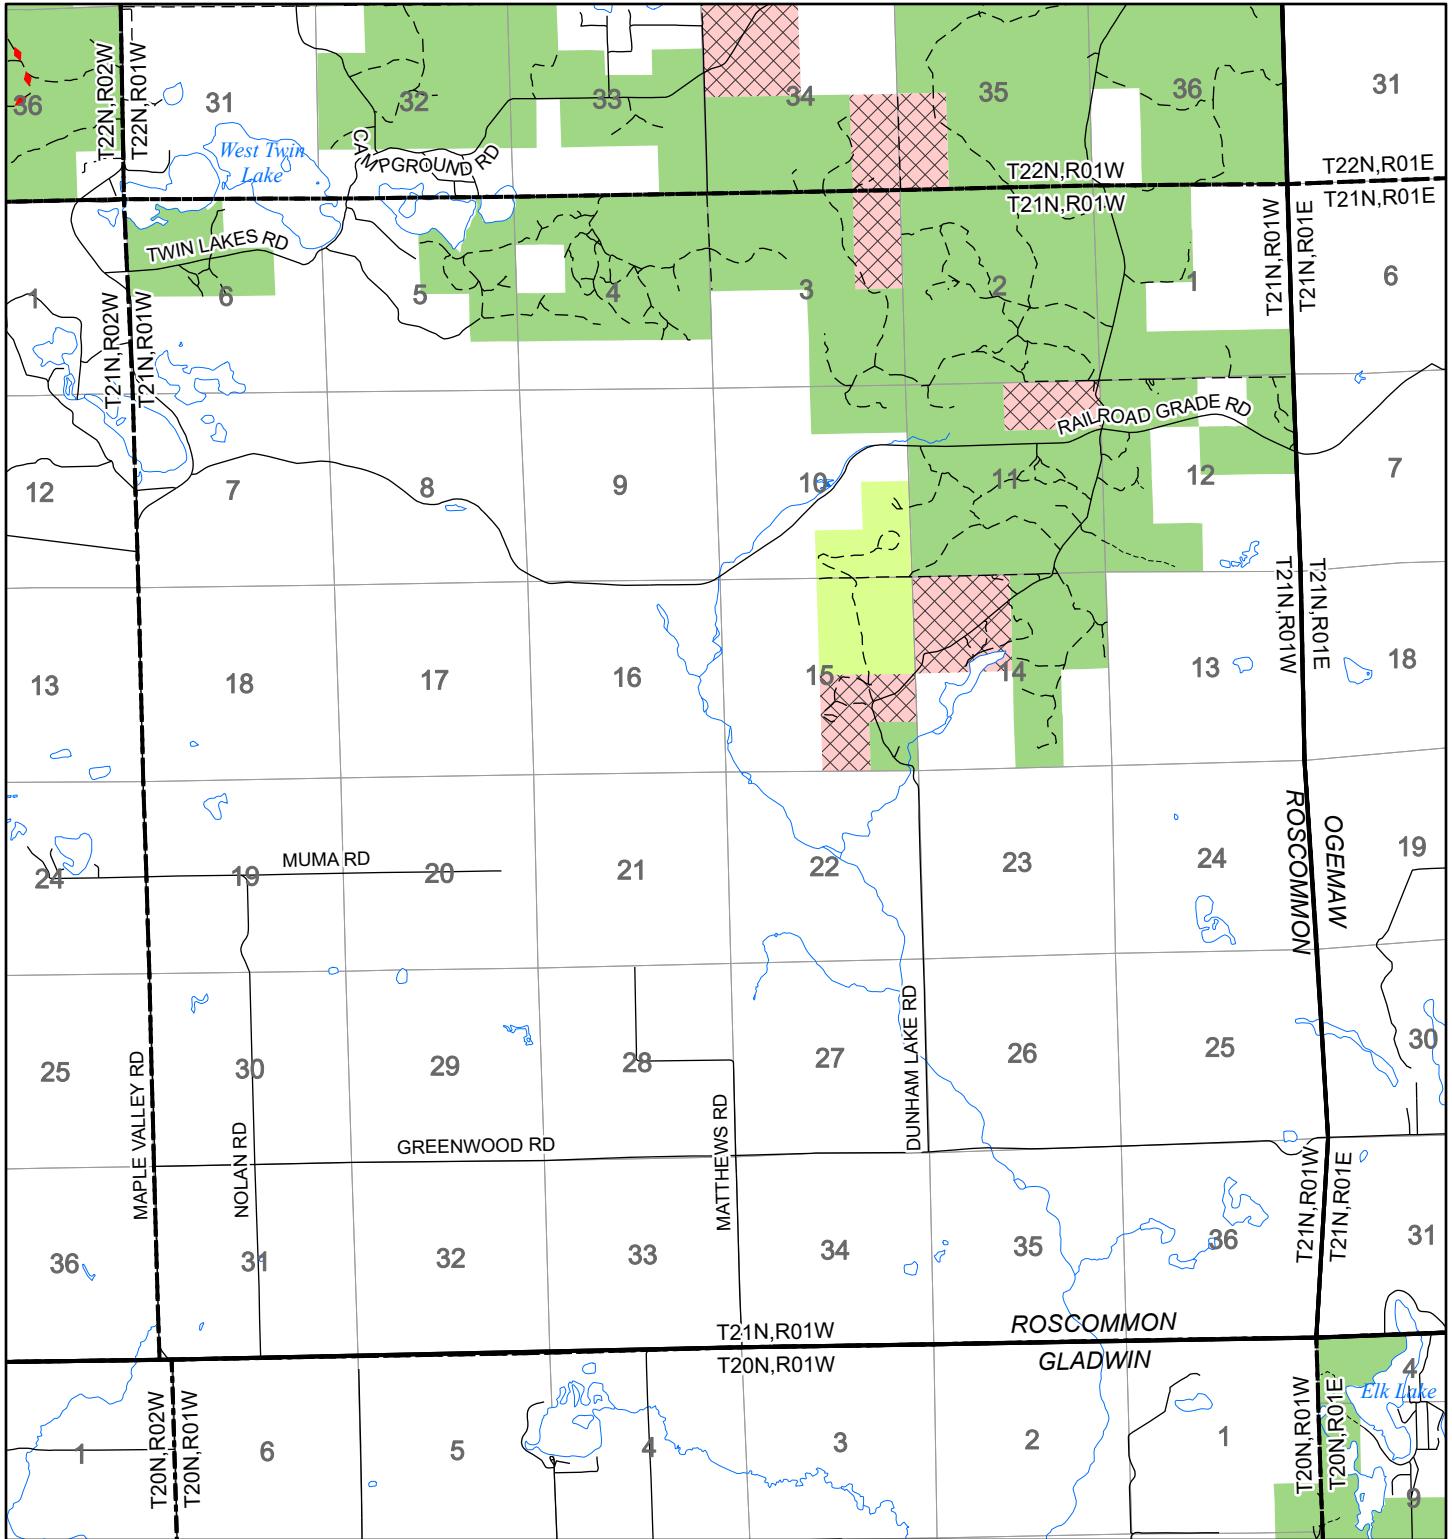

2022 Fuelwood Collection Map

T21N,R01W

ROSCOMMON CO.

- Open to Fuelwood Collection
- Open (Recently Closed Timber Sale)
- State land closed to fuelwood collection
- Snowmobile trail

Effective: April 1, 2022