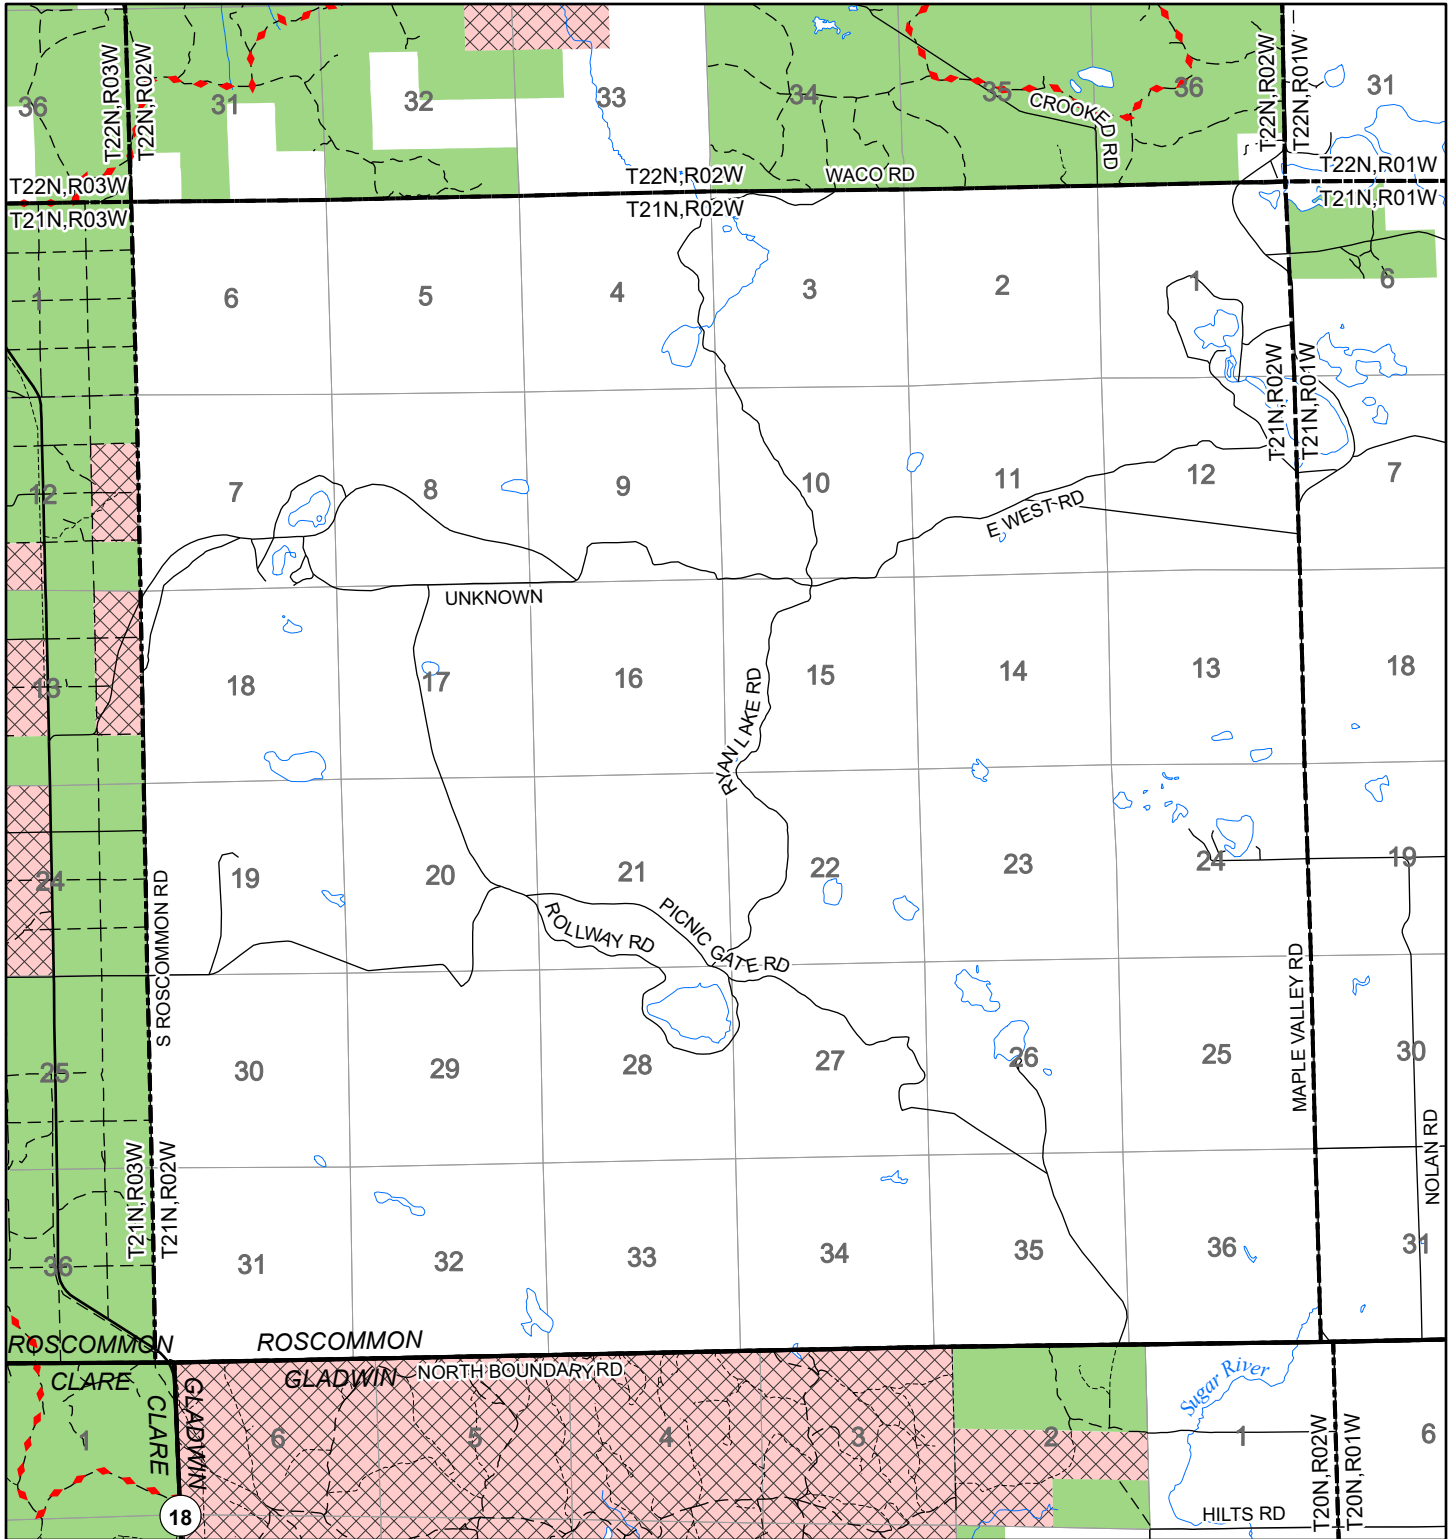

2022 Fuelwood Collection Map

T21N,R02W

ROSCOMMON CO.

- Open to Fuelwood Collection
- Open (Recently Closed Timber Sale)
- State land closed to fuelwood collection
- Snowmobile trail

Effective: April 1, 2022