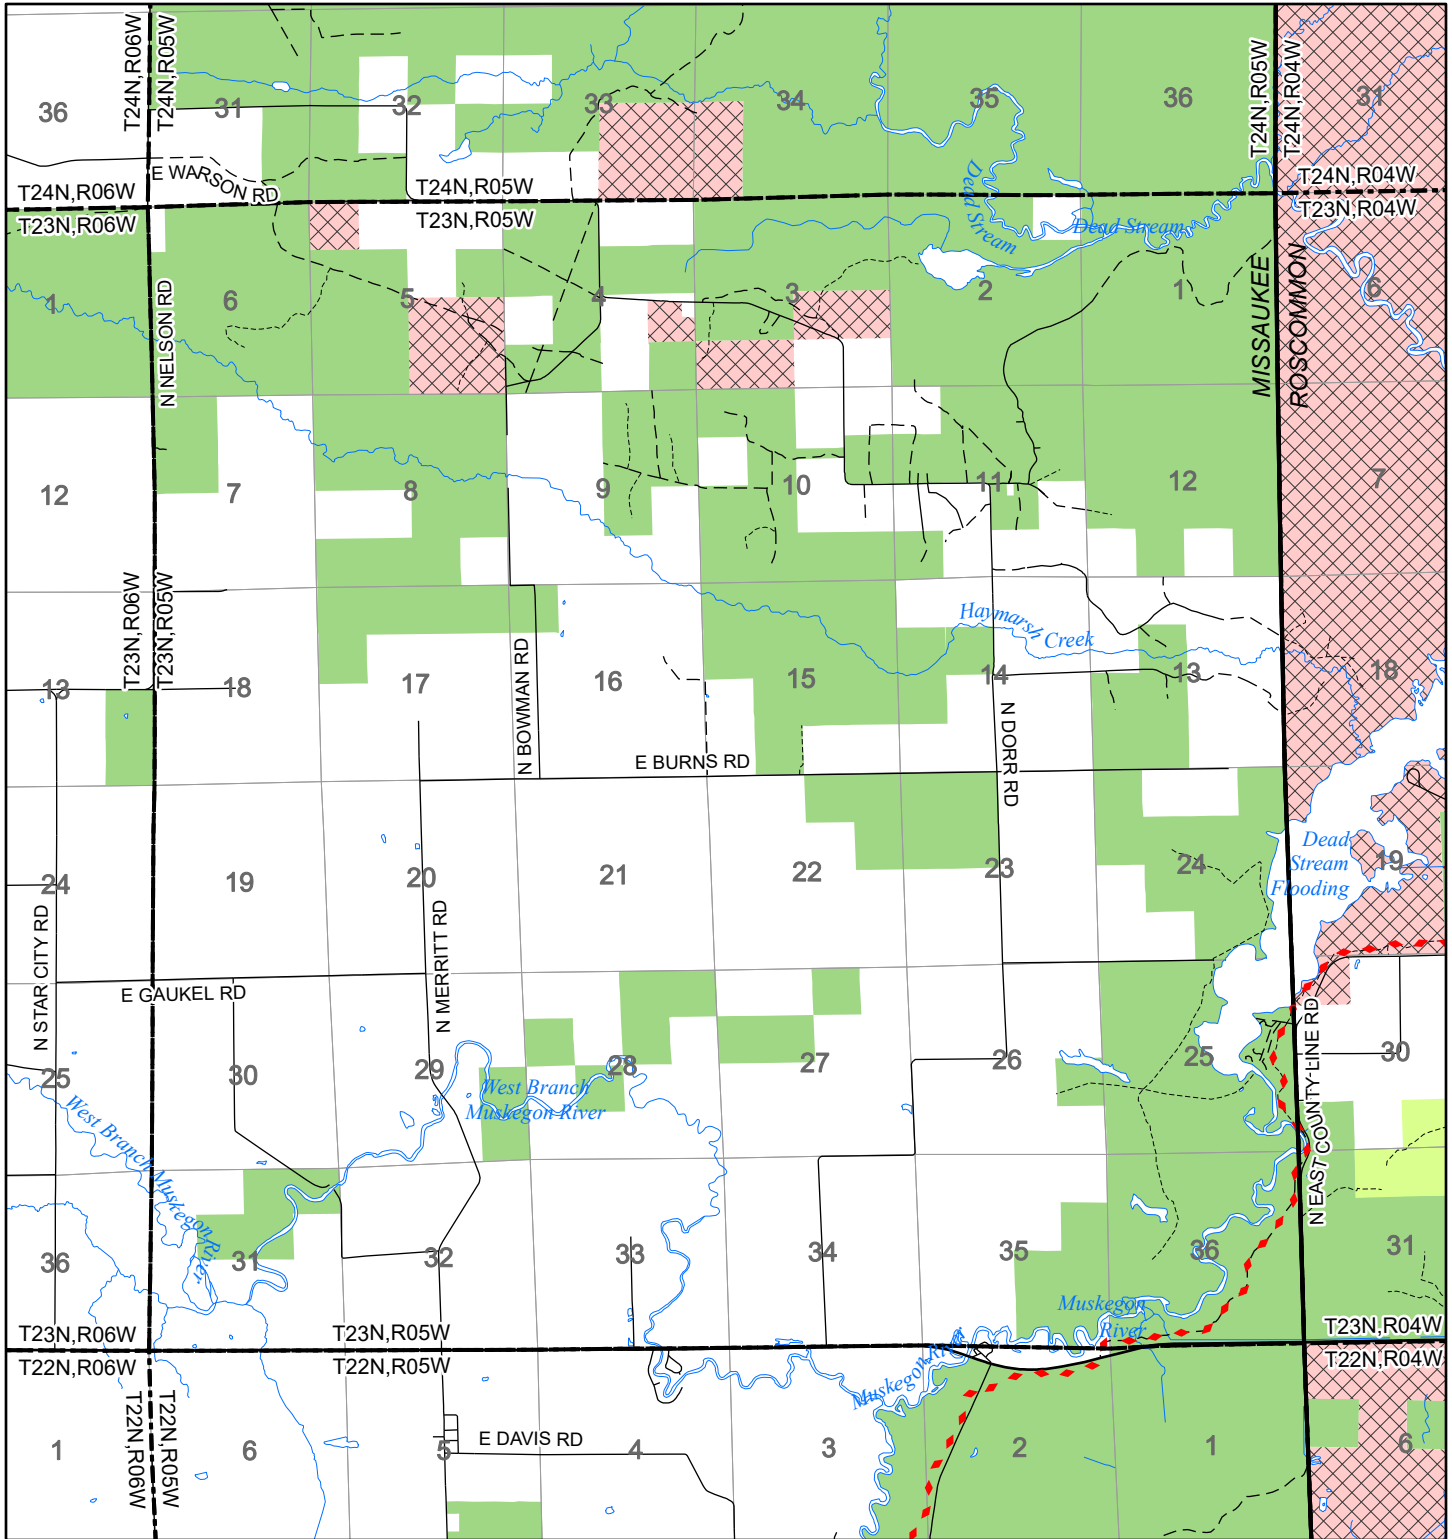

2022 Fuelwood Collection Map

T23N,R05W

MISSAUKEE CO.

- Open to Fuelwood Collection
- Open (Recently Closed Timber Sale)
- State land closed to fuelwood collection
- Snowmobile trail

Effective: April 1, 2022