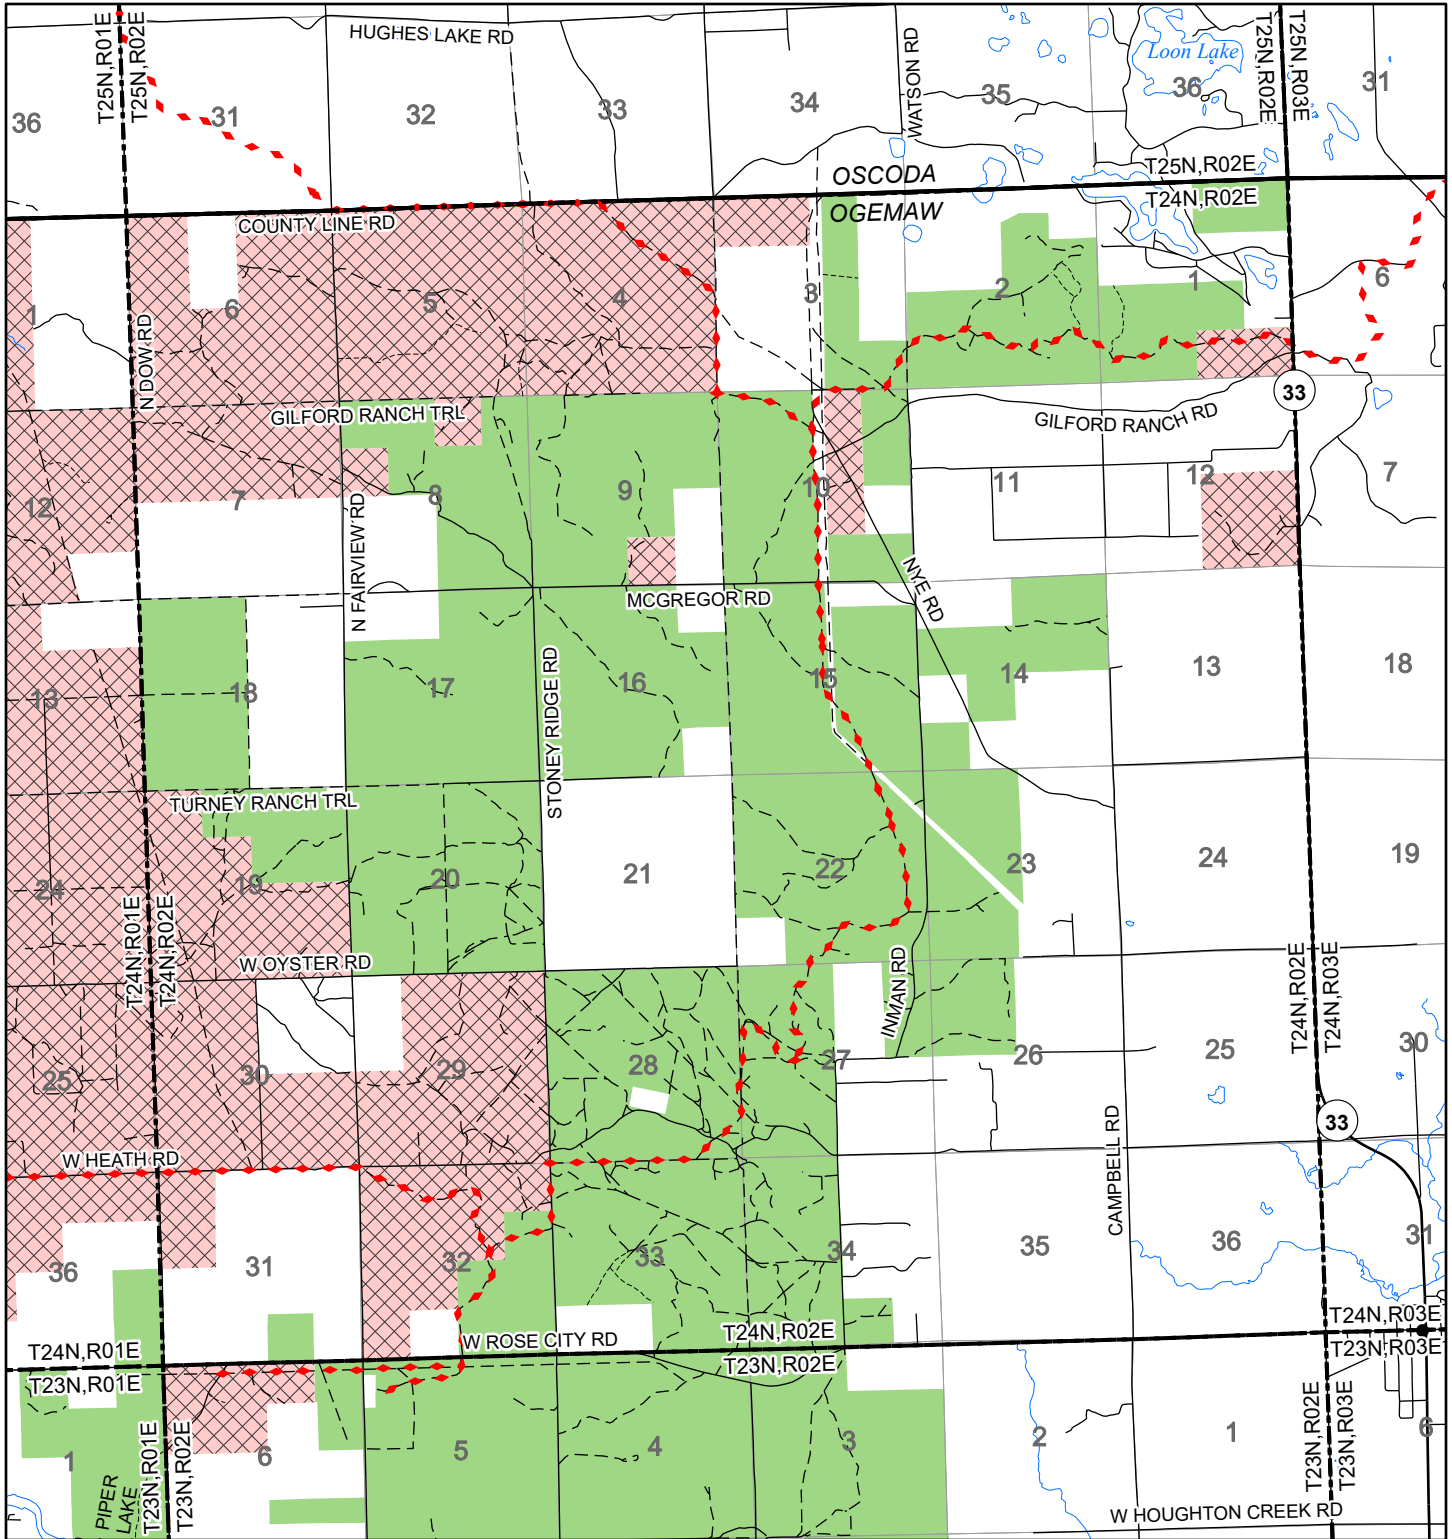

2022 Fuelwood Collection Map

T24N,R02E

OGEMAW CO.

- Open to Fuelwood Collection
- Open (Recently Closed Timber Sale)
- State land closed to fuelwood collection
- Snowmobile trail

Effective: April 1, 2022