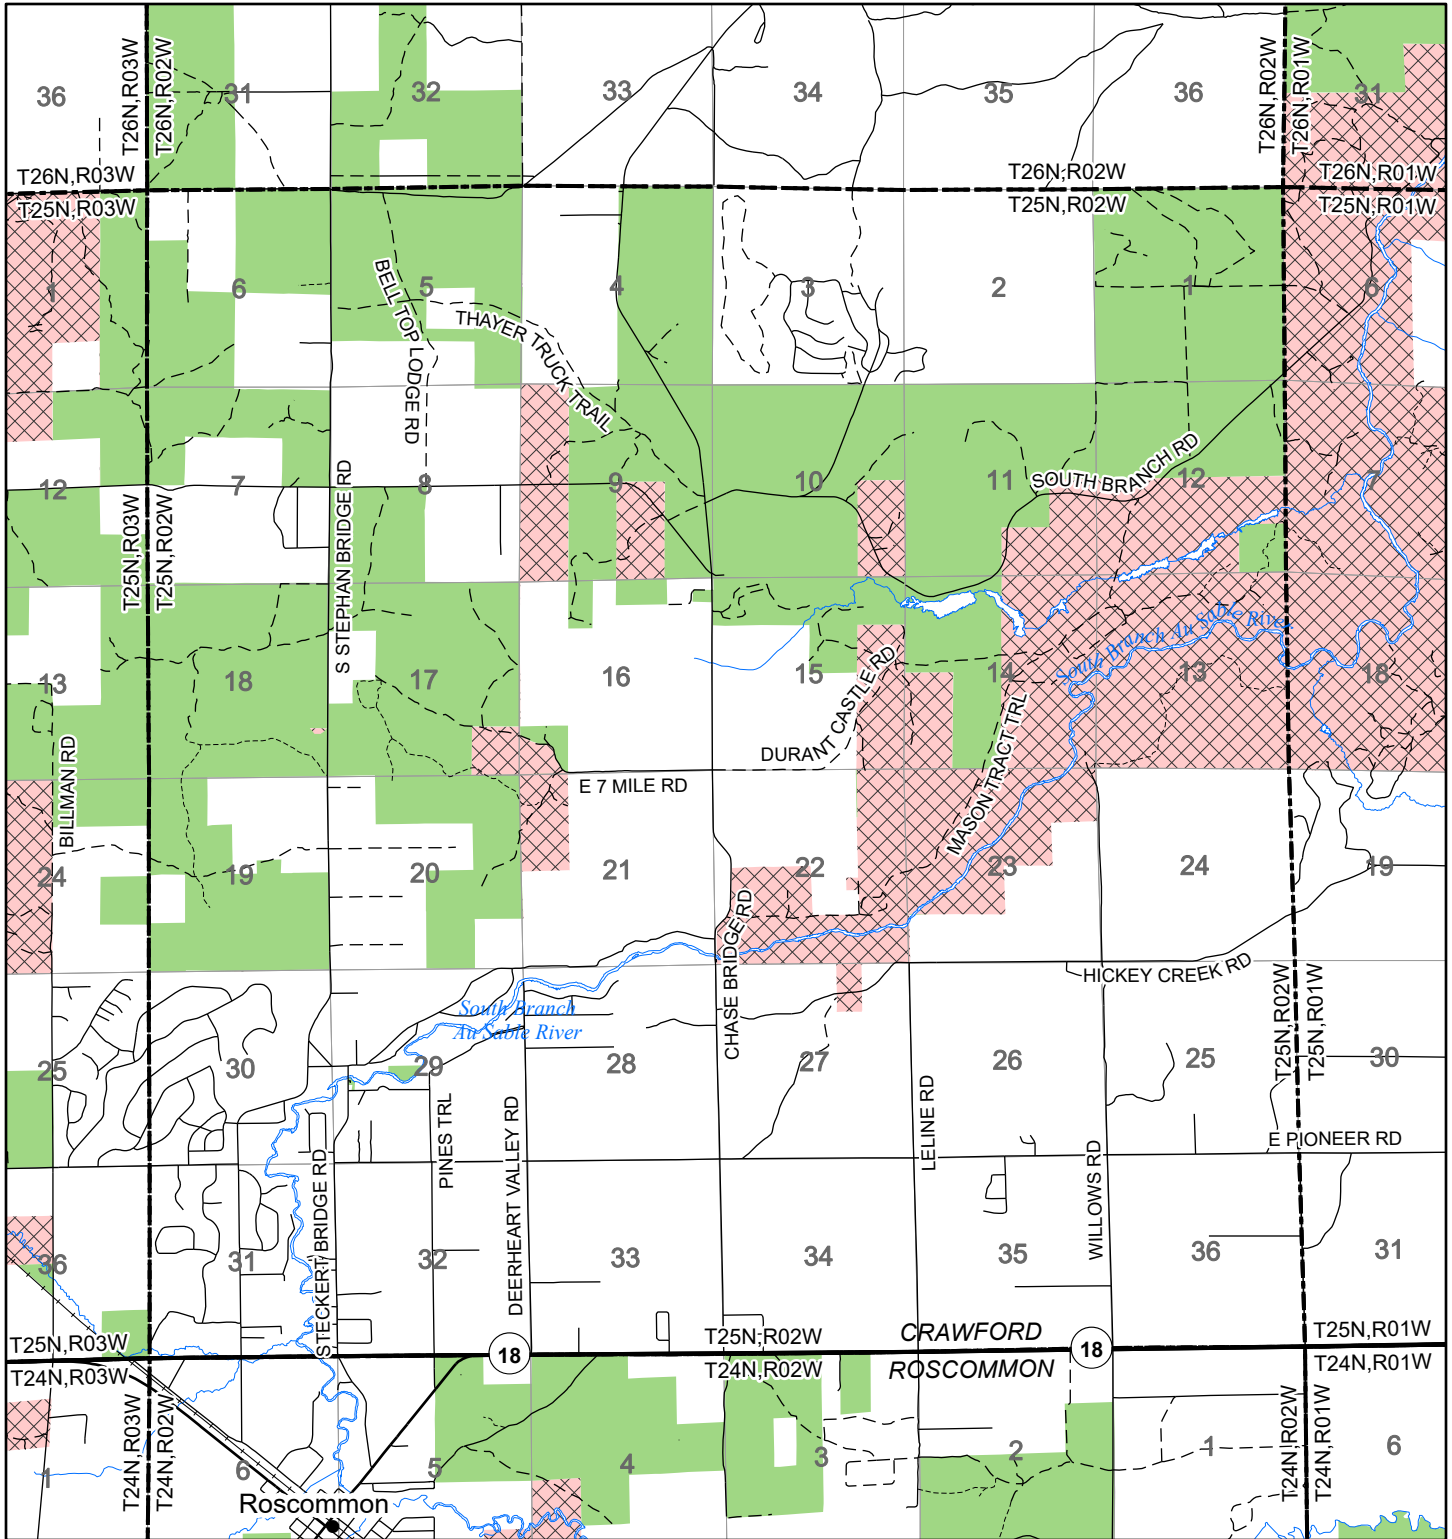

# 2022 Fuelwood Collection Map

## T25N,R02W

### CRAWFORD CO.

- Open to Fuelwood Collection
- Open (Recently Closed Timber Sale)
- State land closed to fuelwood collection
- Snowmobile trail

Effective: April 1, 2022