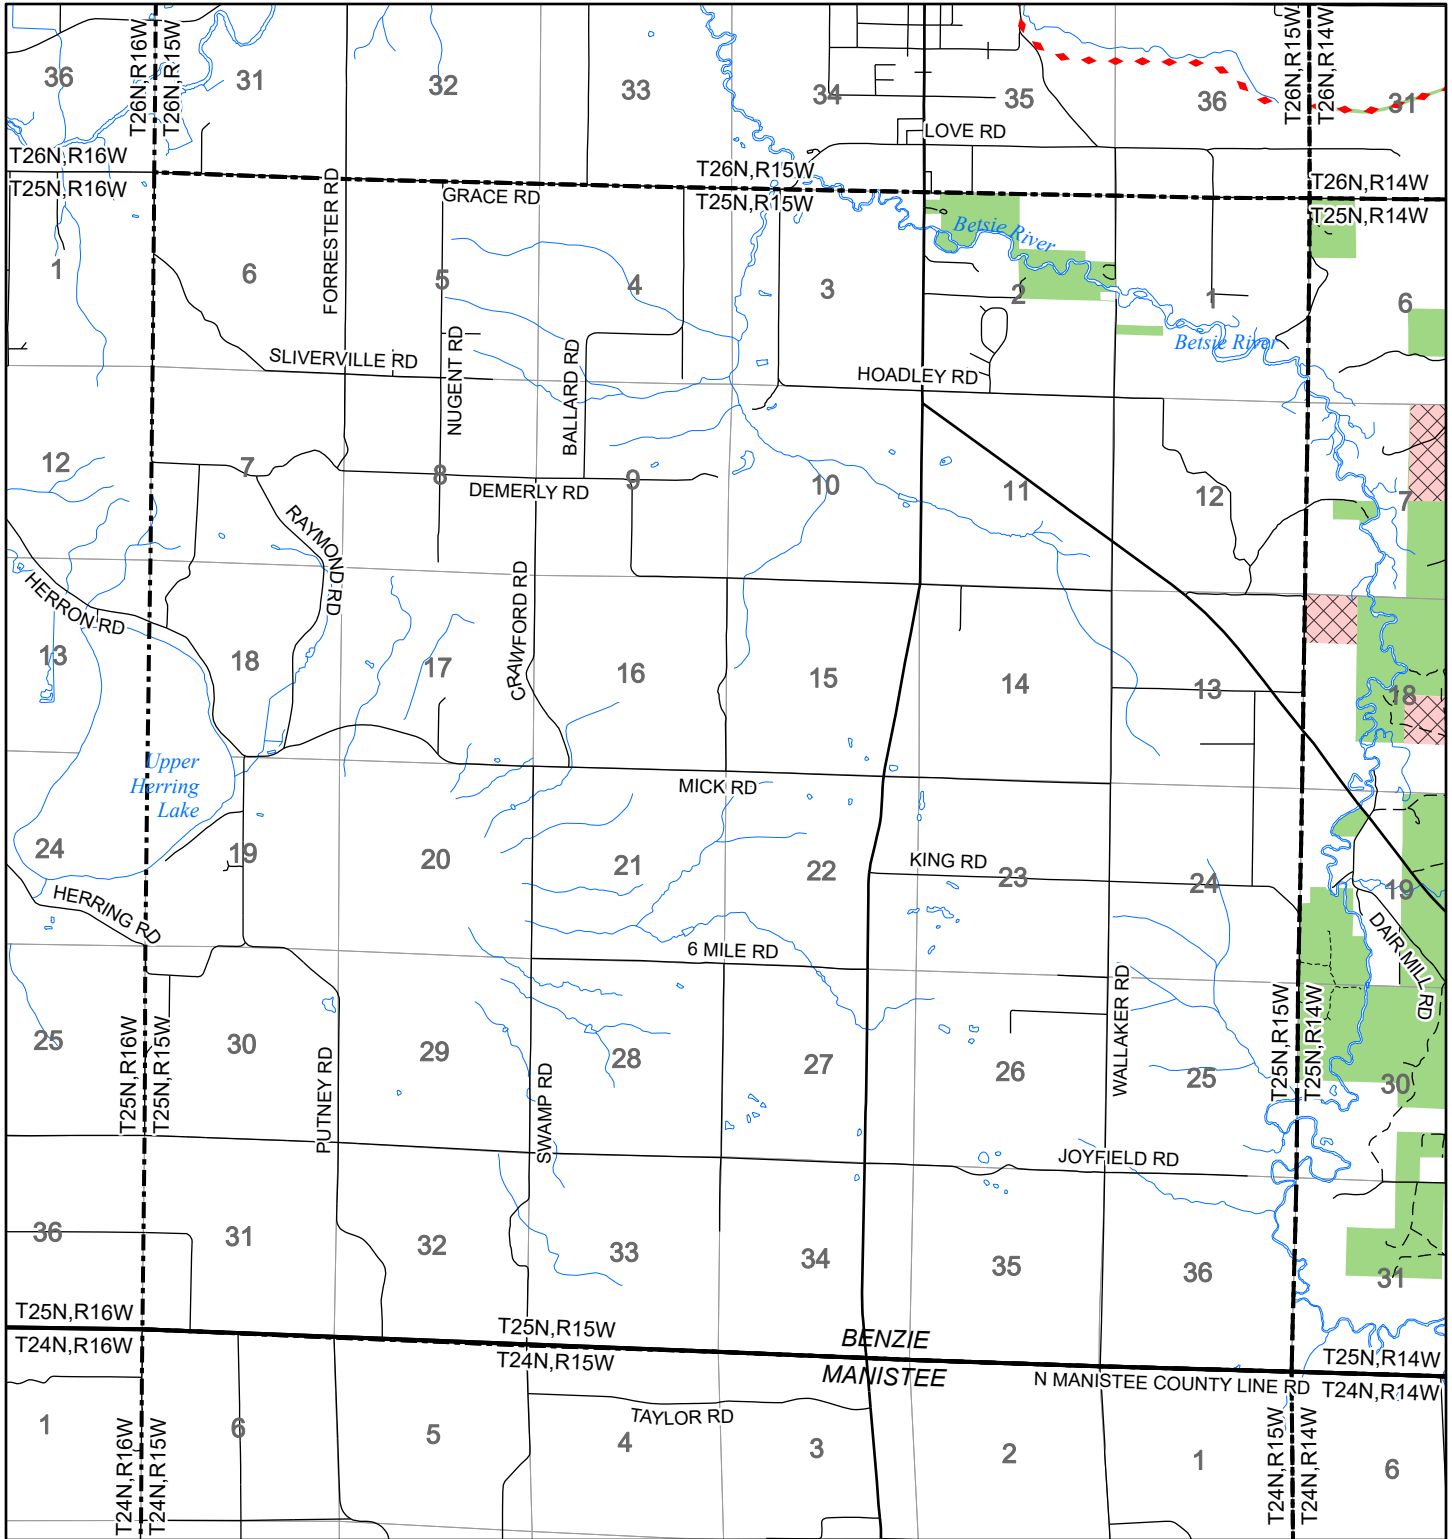

2022 Fuelwood Collection Map

T25N,R15W

BENZIE CO.

- Open to Fuelwood Collection
- Open (Recently Closed Timber Sale)
- State land closed to fuelwood collection
- Snowmobile trail

Effective: April 1, 2022