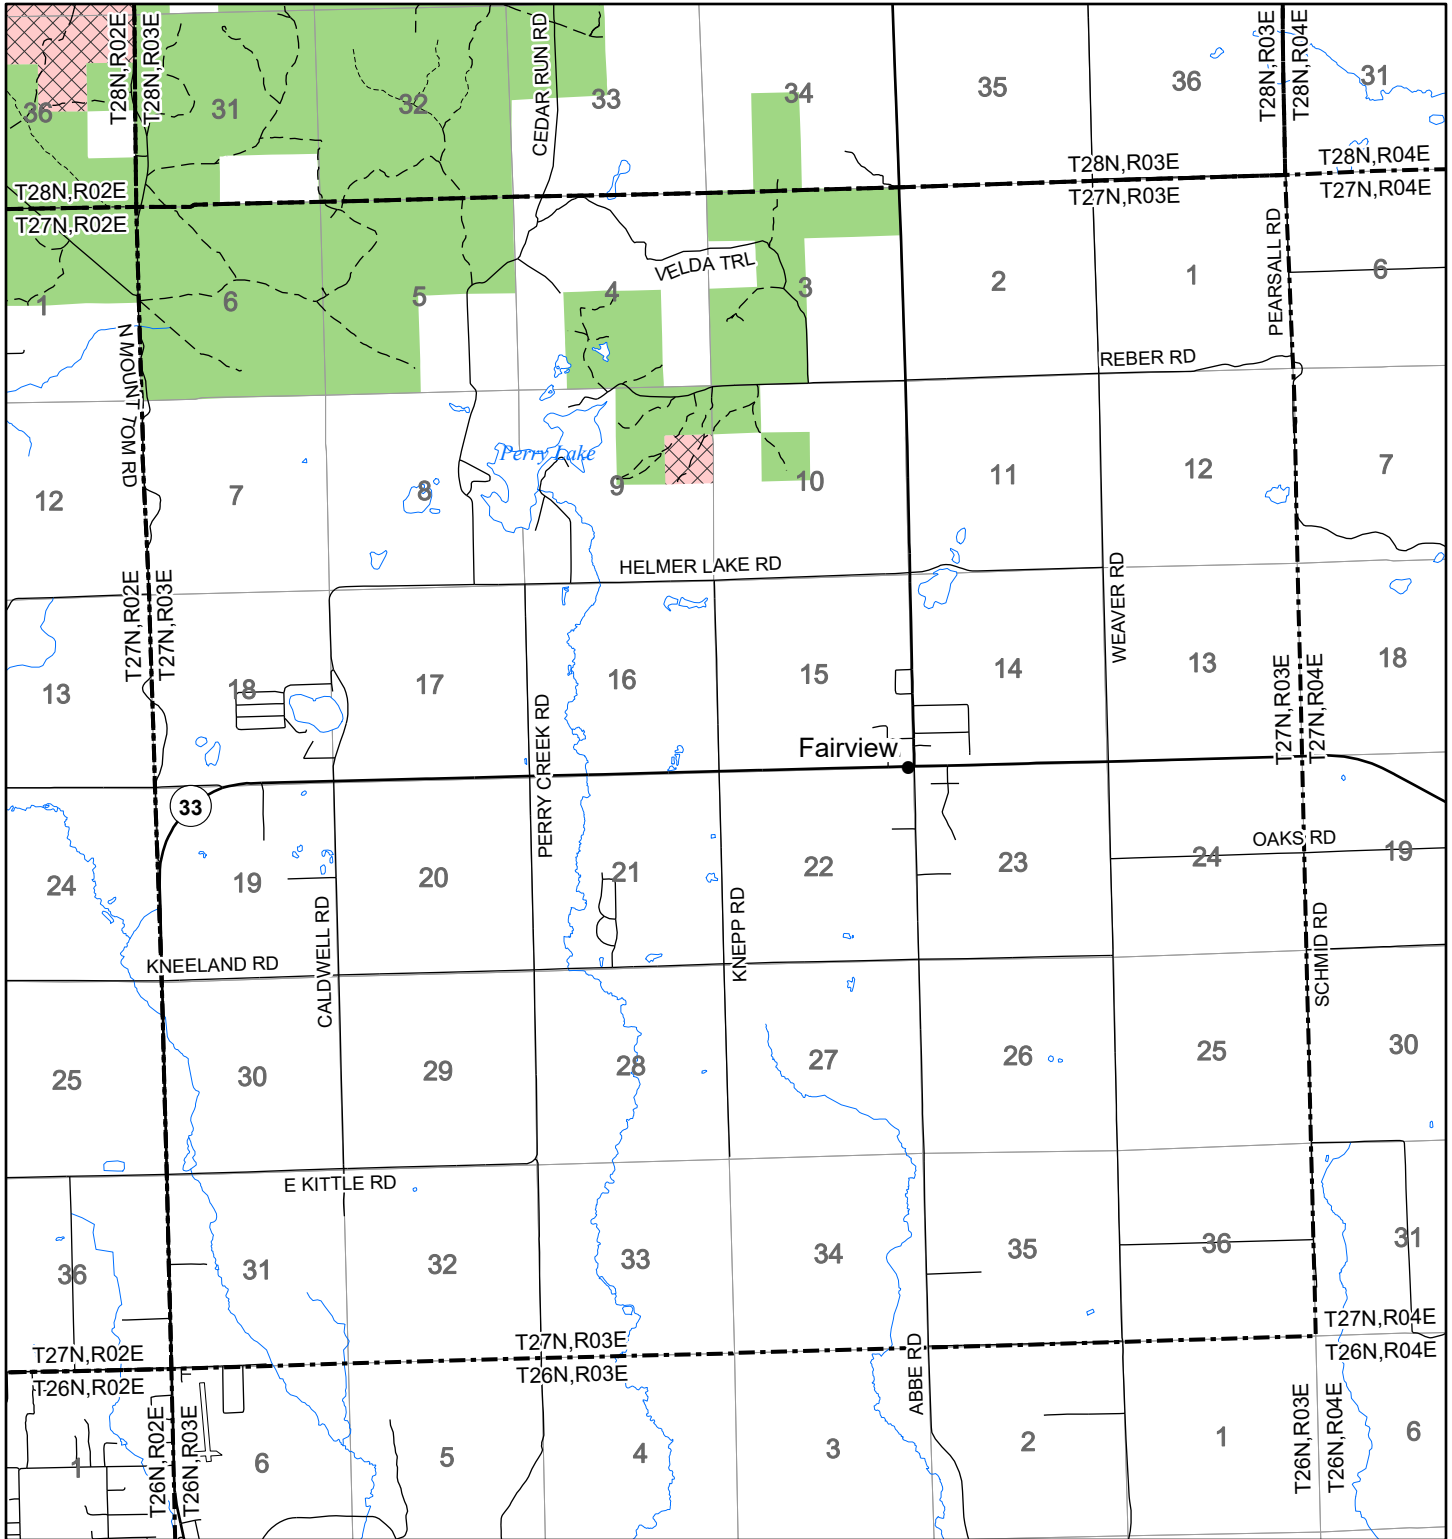

# 2022 Fuelwood Collection Map

## T27N,R03E

### OSCODA CO.

- Open to Fuelwood Collection
- Open (Recently Closed Timber Sale)
- State land closed to fuelwood collection
- Snowmobile trail

Effective: April 1, 2022