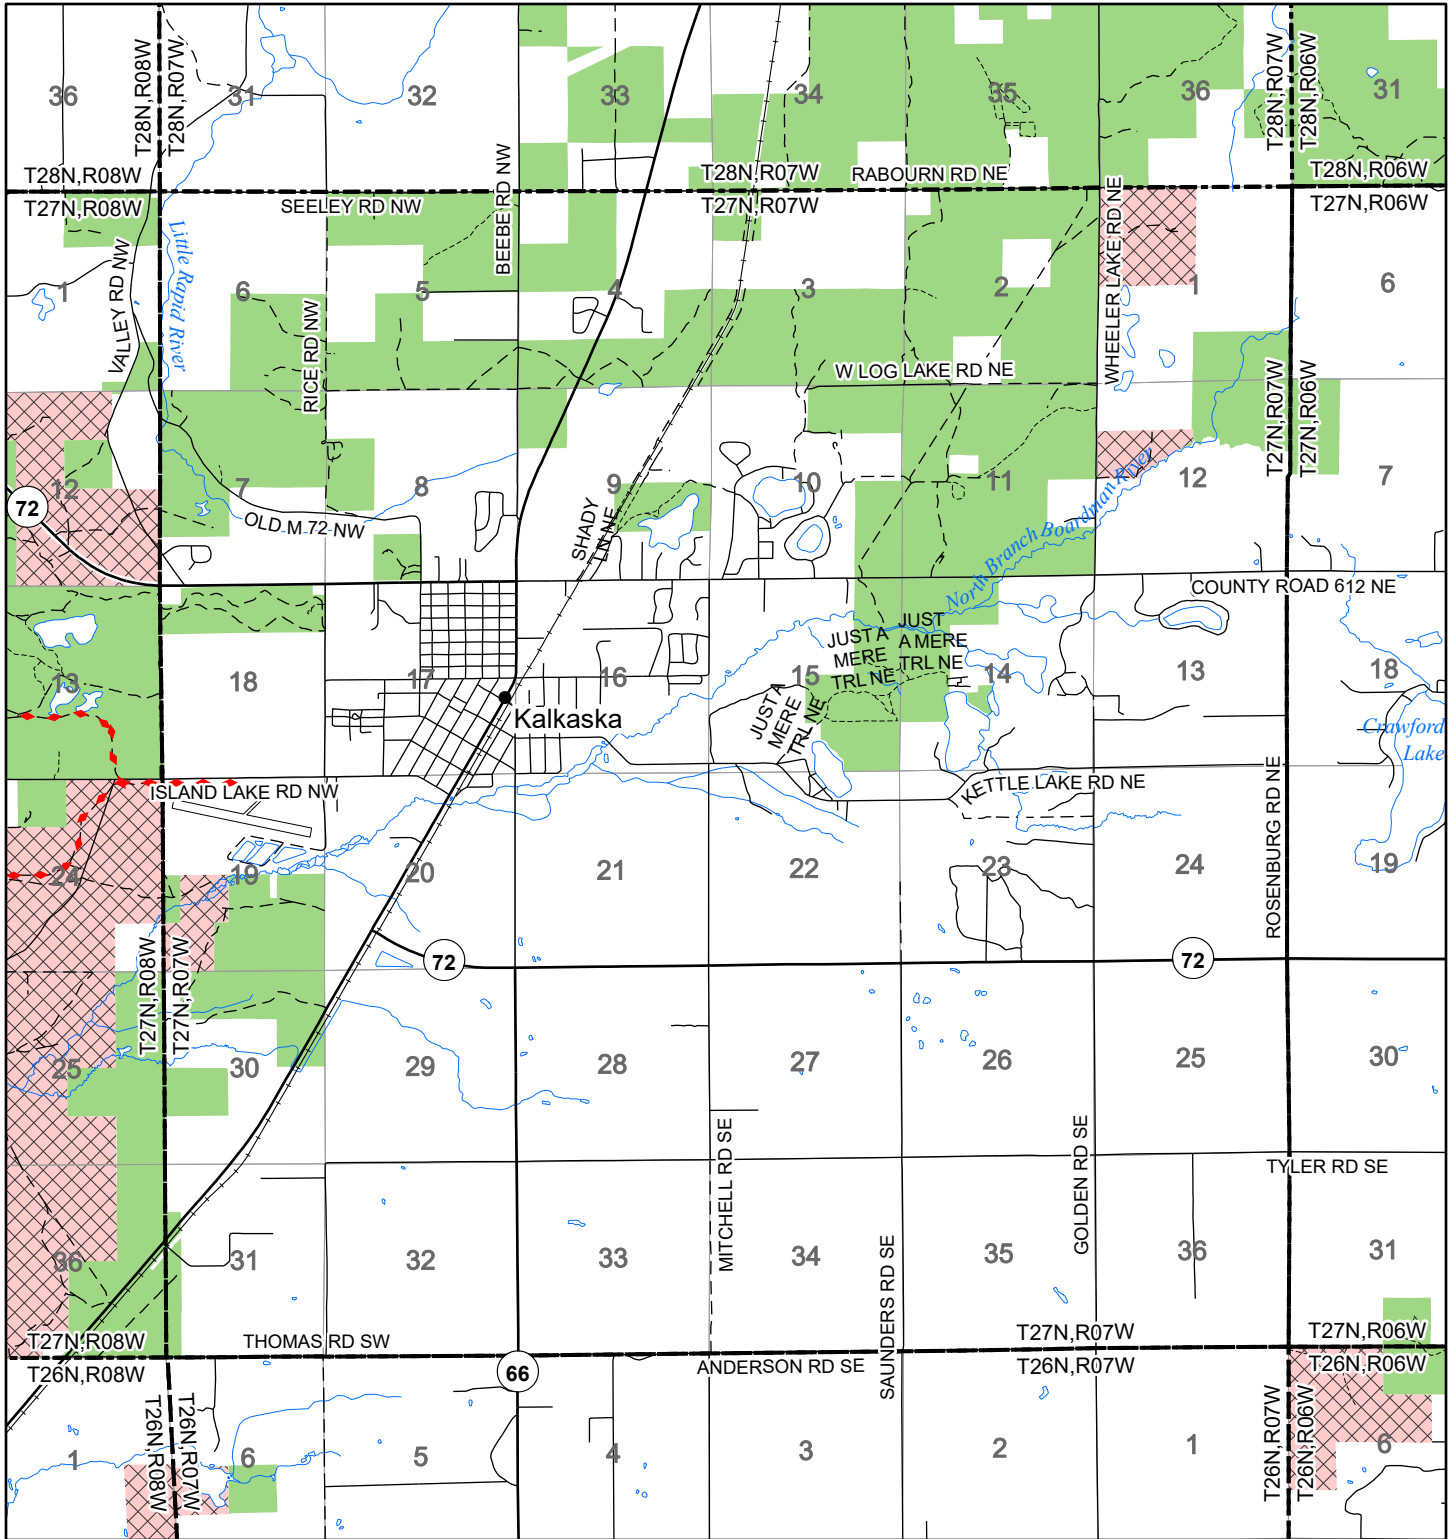

# 2022 Fuelwood Collection Map

## T27N,R07W

### KALKASKA CO.

- Open to Fuelwood Collection
- Open (Recently Closed Timber Sale)
- State land closed to fuelwood collection
- Snowmobile trail

Effective: April 1, 2022