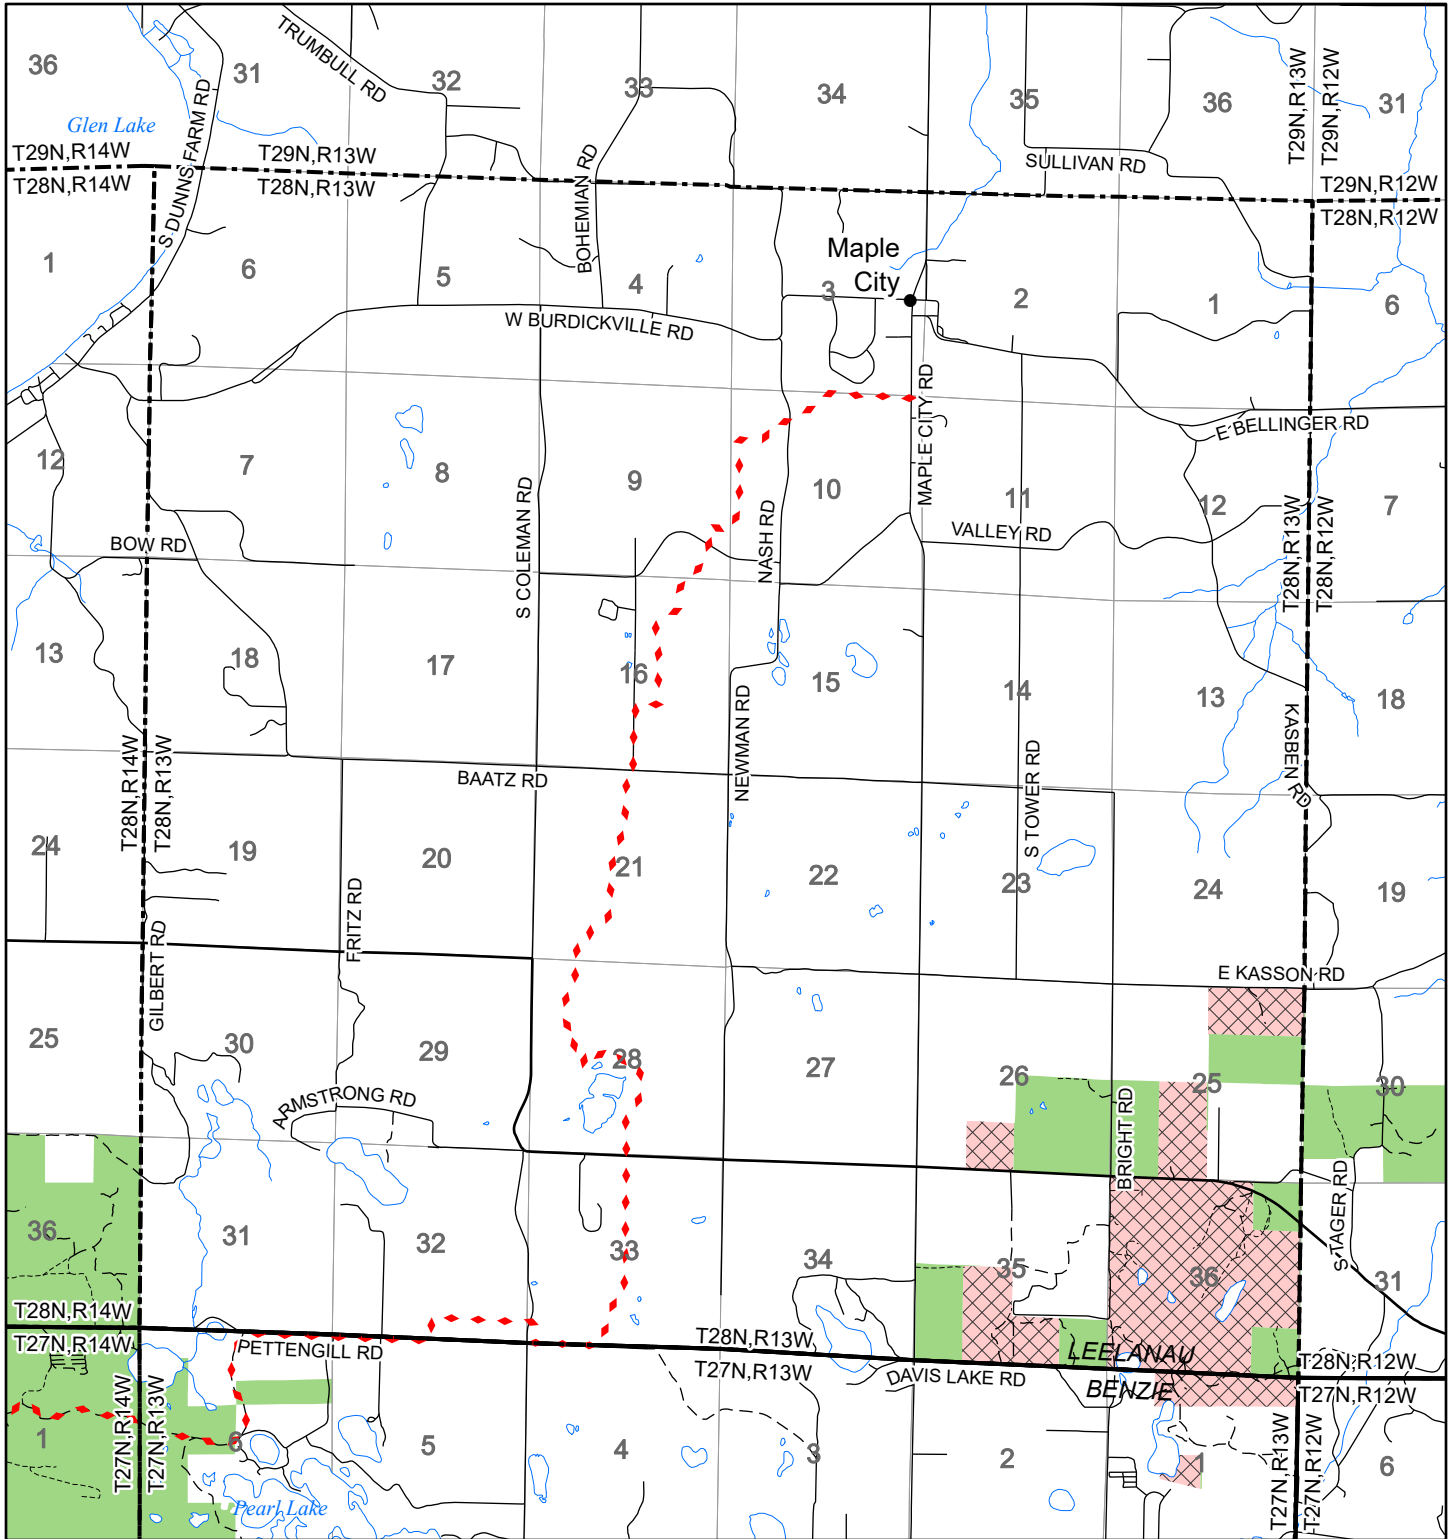

# 2022 Fuelwood Collection Map

## T28N,R13W

### LEELANAU CO.

- Open to Fuelwood Collection
- Open (Recently Closed Timber Sale)
- State land closed to fuelwood collection
- Snowmobile trail

Effective: April 1, 2022