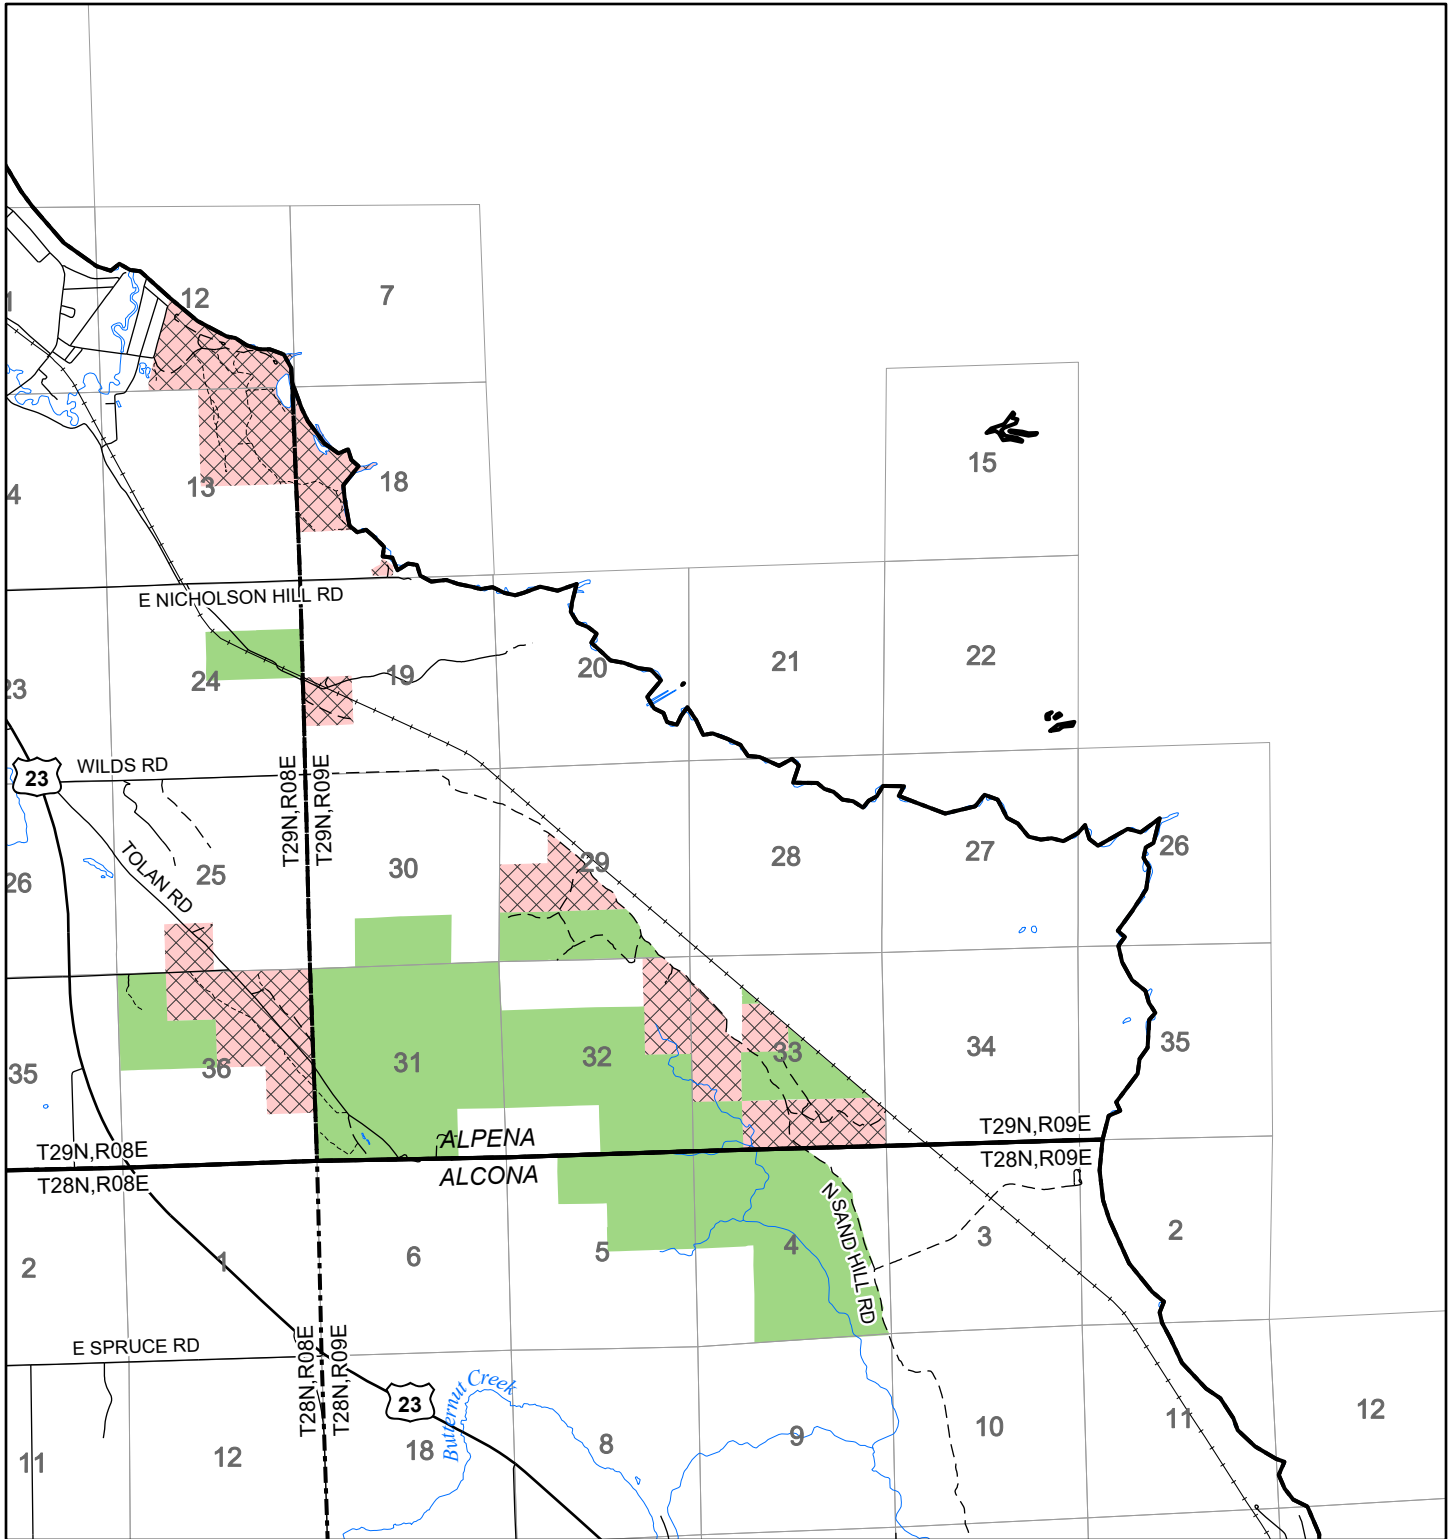

# 2022 Fuelwood Collection Map

## T29N,R09E

### ALPENA CO.

- Open to Fuelwood Collection
- Open (Recently Closed Timber Sale)
- State land closed to fuelwood collection
- Snowmobile trail

Effective: April 1, 2022