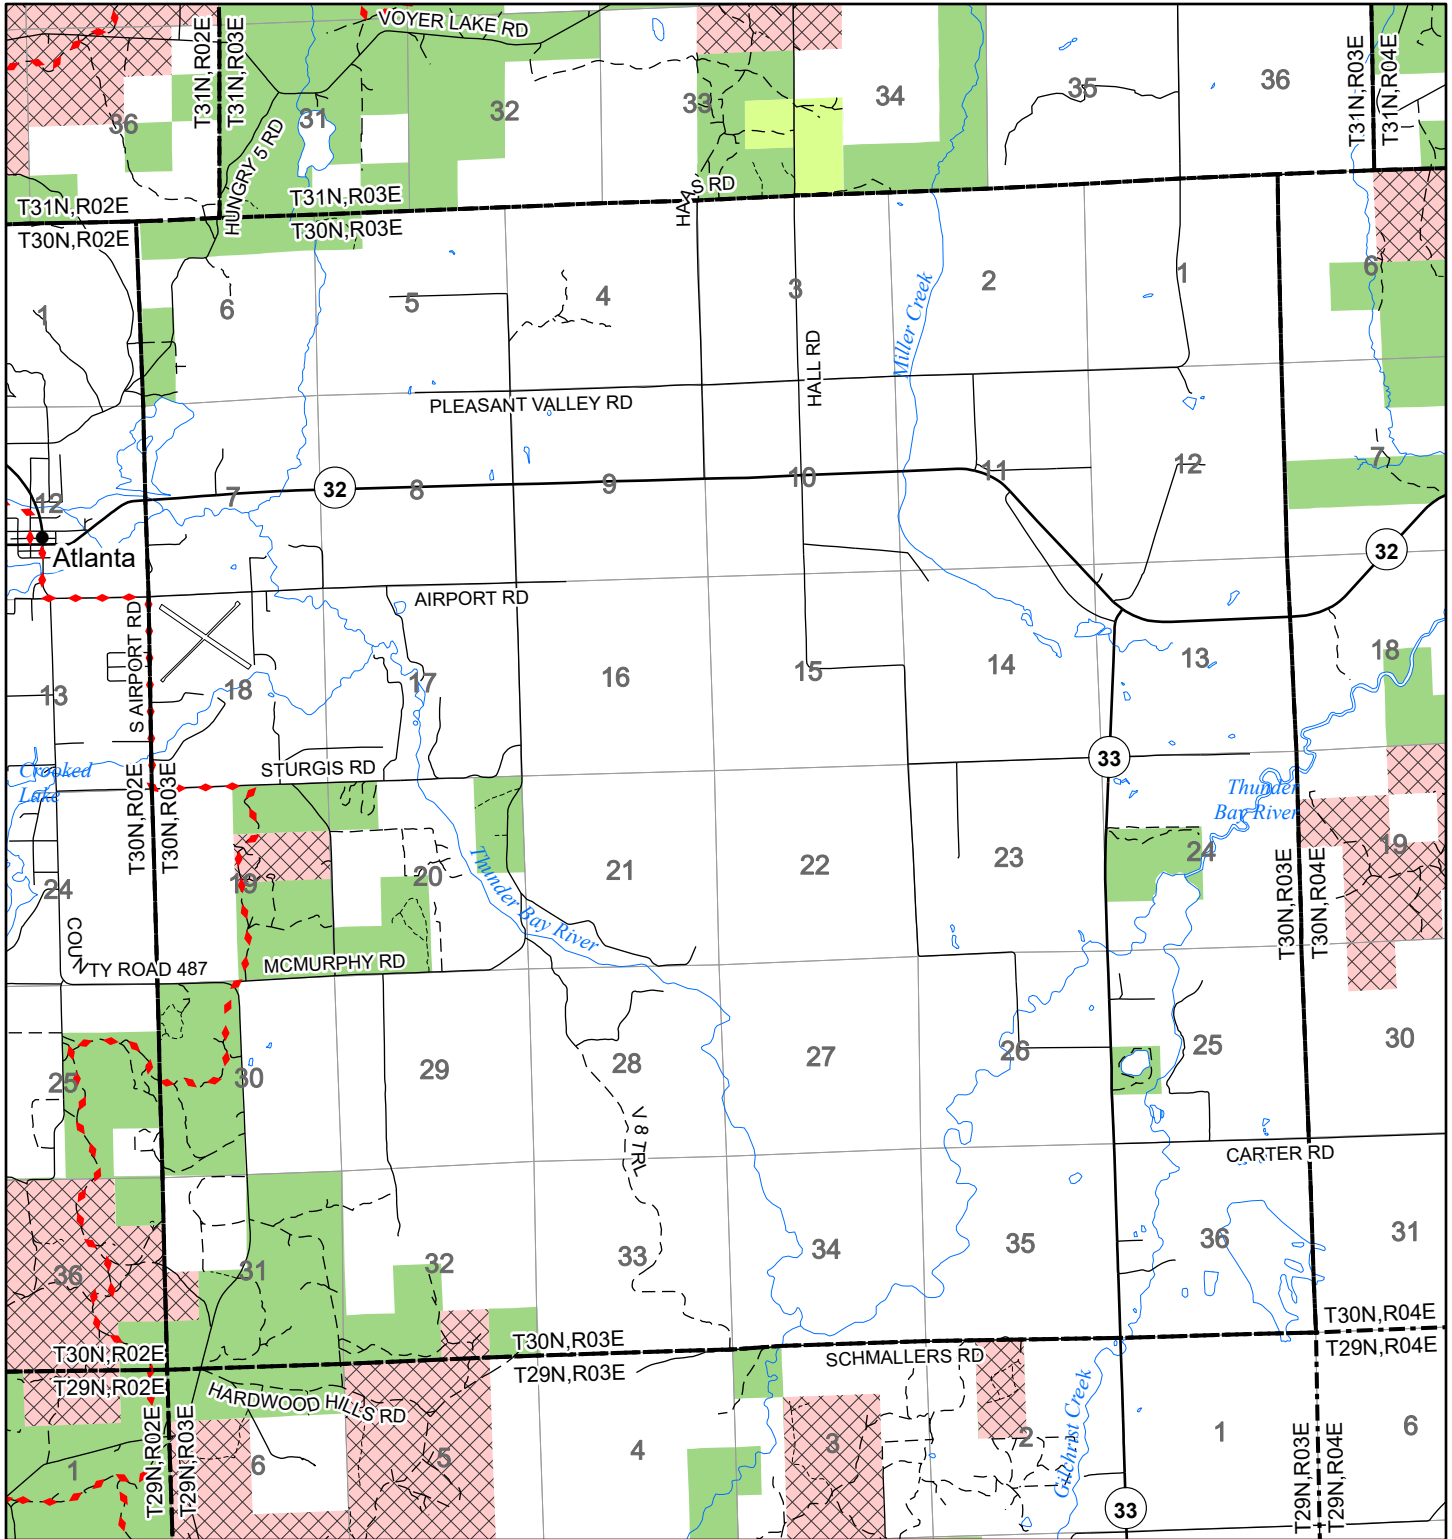

2022 Fuelwood Collection Map

T30N,R03E

MONTMORENCY CO.

- Open to Fuelwood Collection
- Open (Recently Closed Timber Sale)
- State land closed to fuelwood collection
- Snowmobile trail

Effective: April 1, 2022