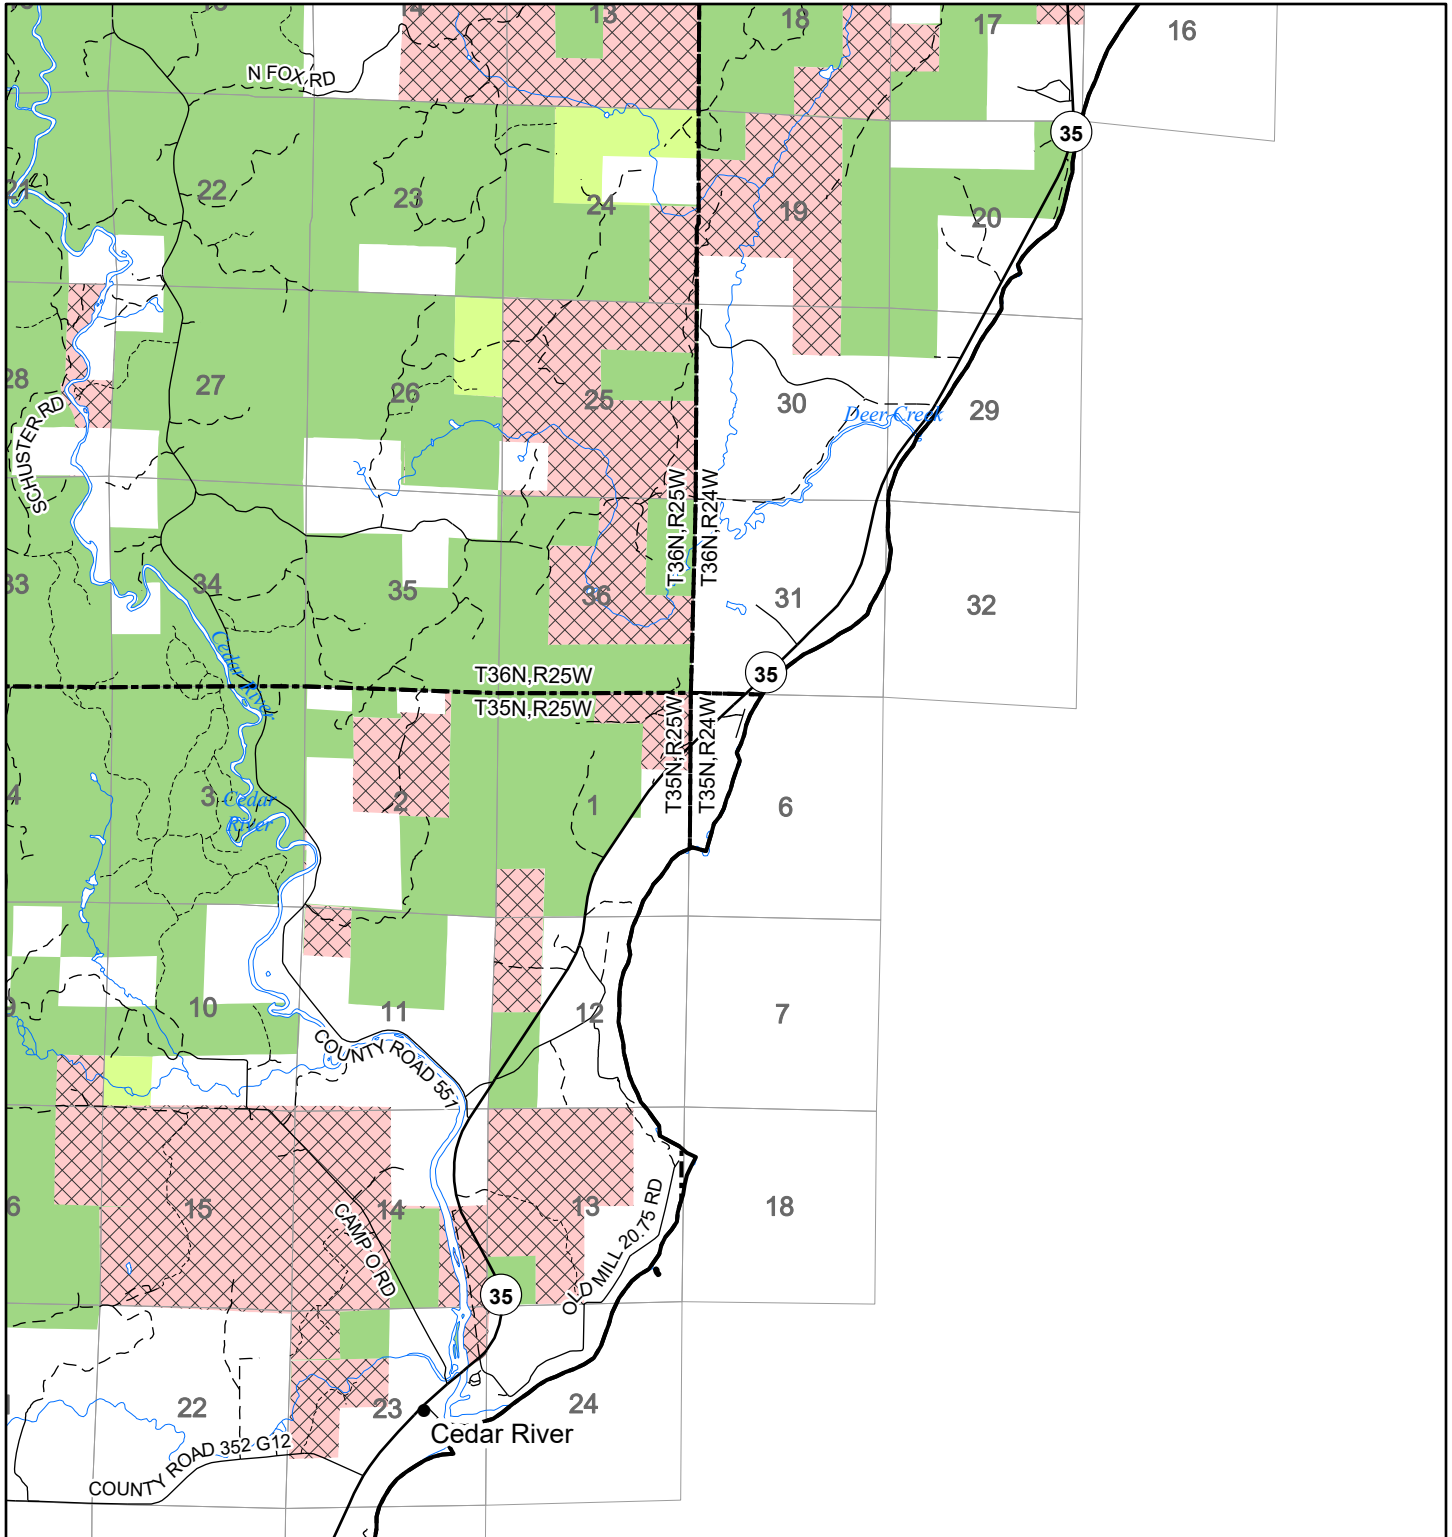

2022 Fuelwood Collection Map

T35N,R24W

MENONIMEE CO.

- Open to Fuelwood Collection
- Open (Recently Closed Timber Sale)
- State land closed to fuelwood collection
- Snowmobile trail

Effective: April 1, 2022