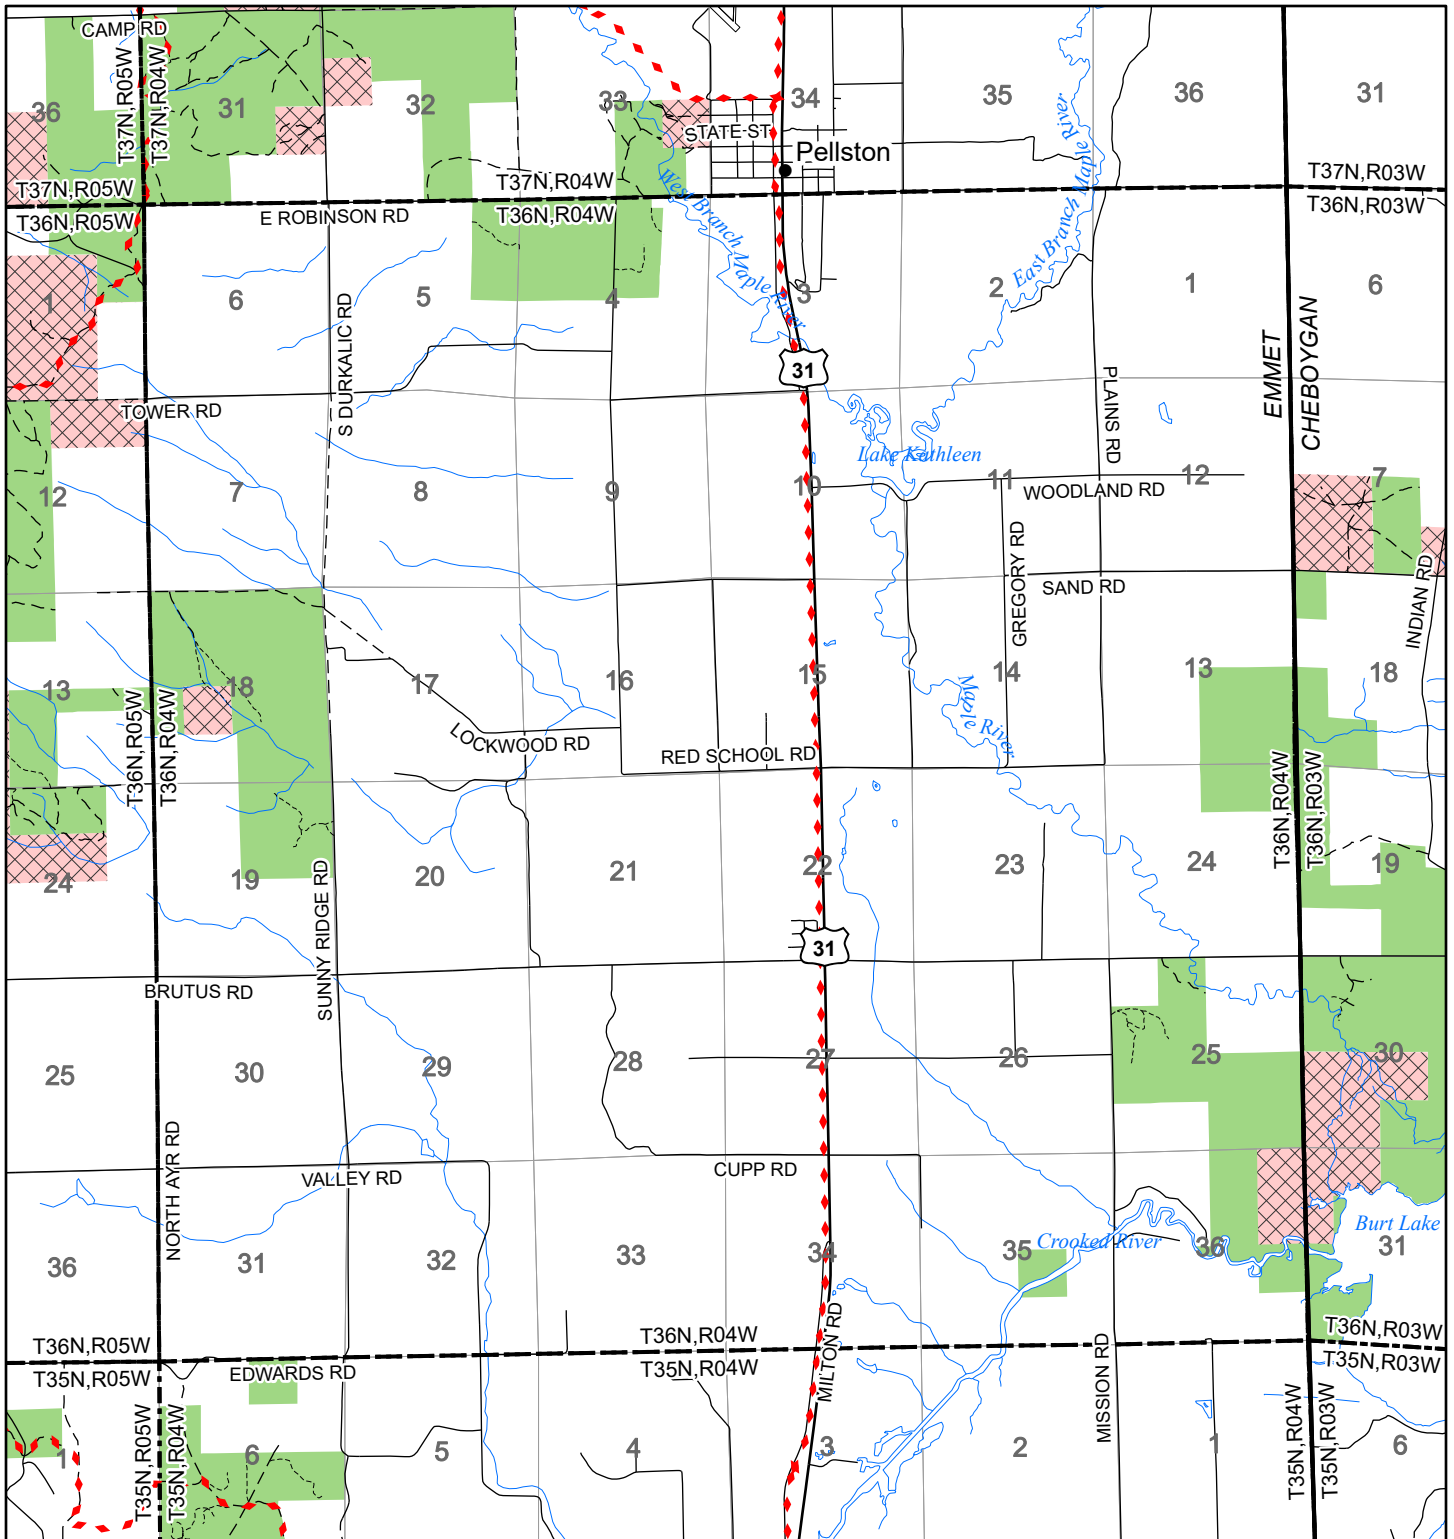

# 2022 Fuelwood Collection Map

## T36N,R04W

### EMMET CO.

- Open to Fuelwood Collection
- Open (Recently Closed Timber Sale)
- State land closed to fuelwood collection
- Snowmobile trail

Effective: April 1, 2022