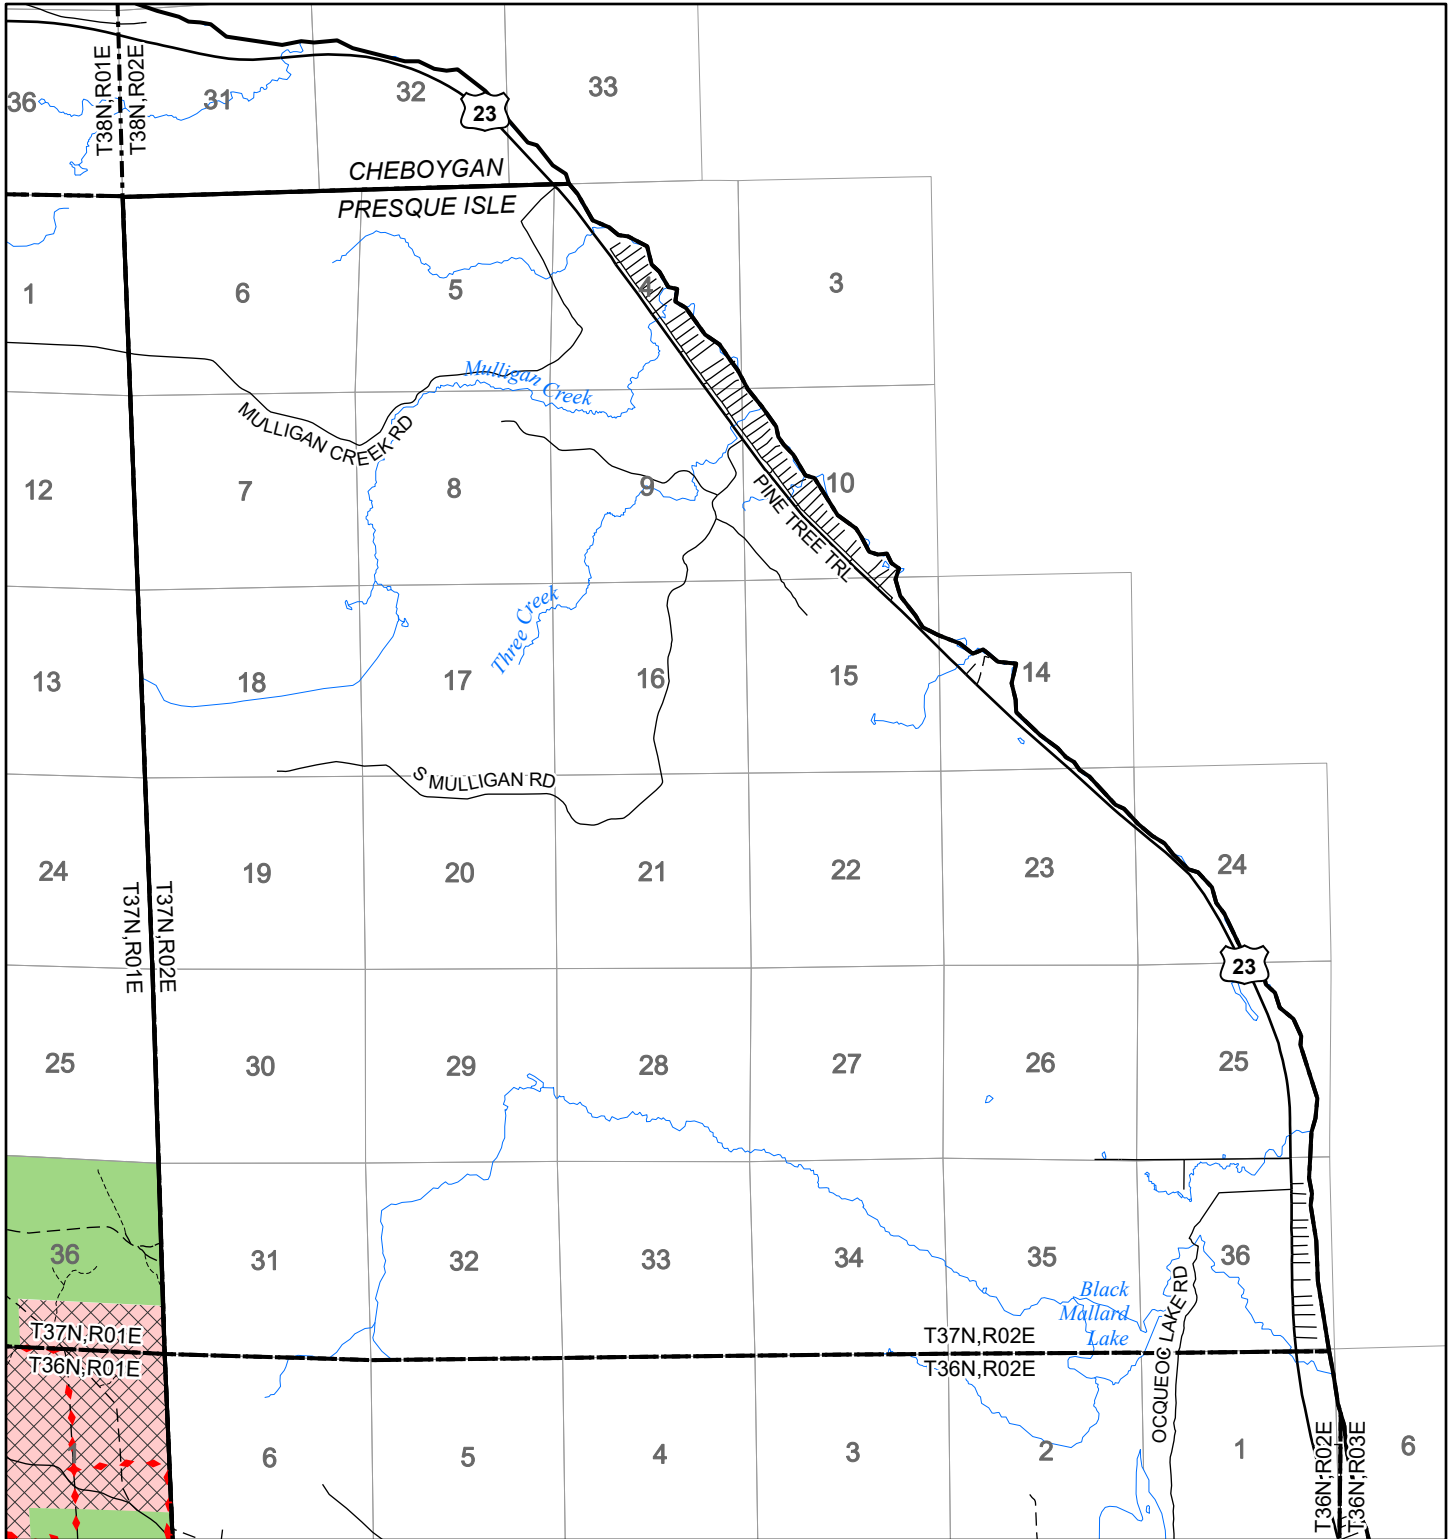

2022 Fuelwood Collection Map

T37N,R02E

PRESQUE ISLE CO.

- Open to Fuelwood Collection
- Open (Recently Closed Timber Sale)
- State land closed to fuelwood collection
- Snowmobile trail

Effective: April 1, 2022