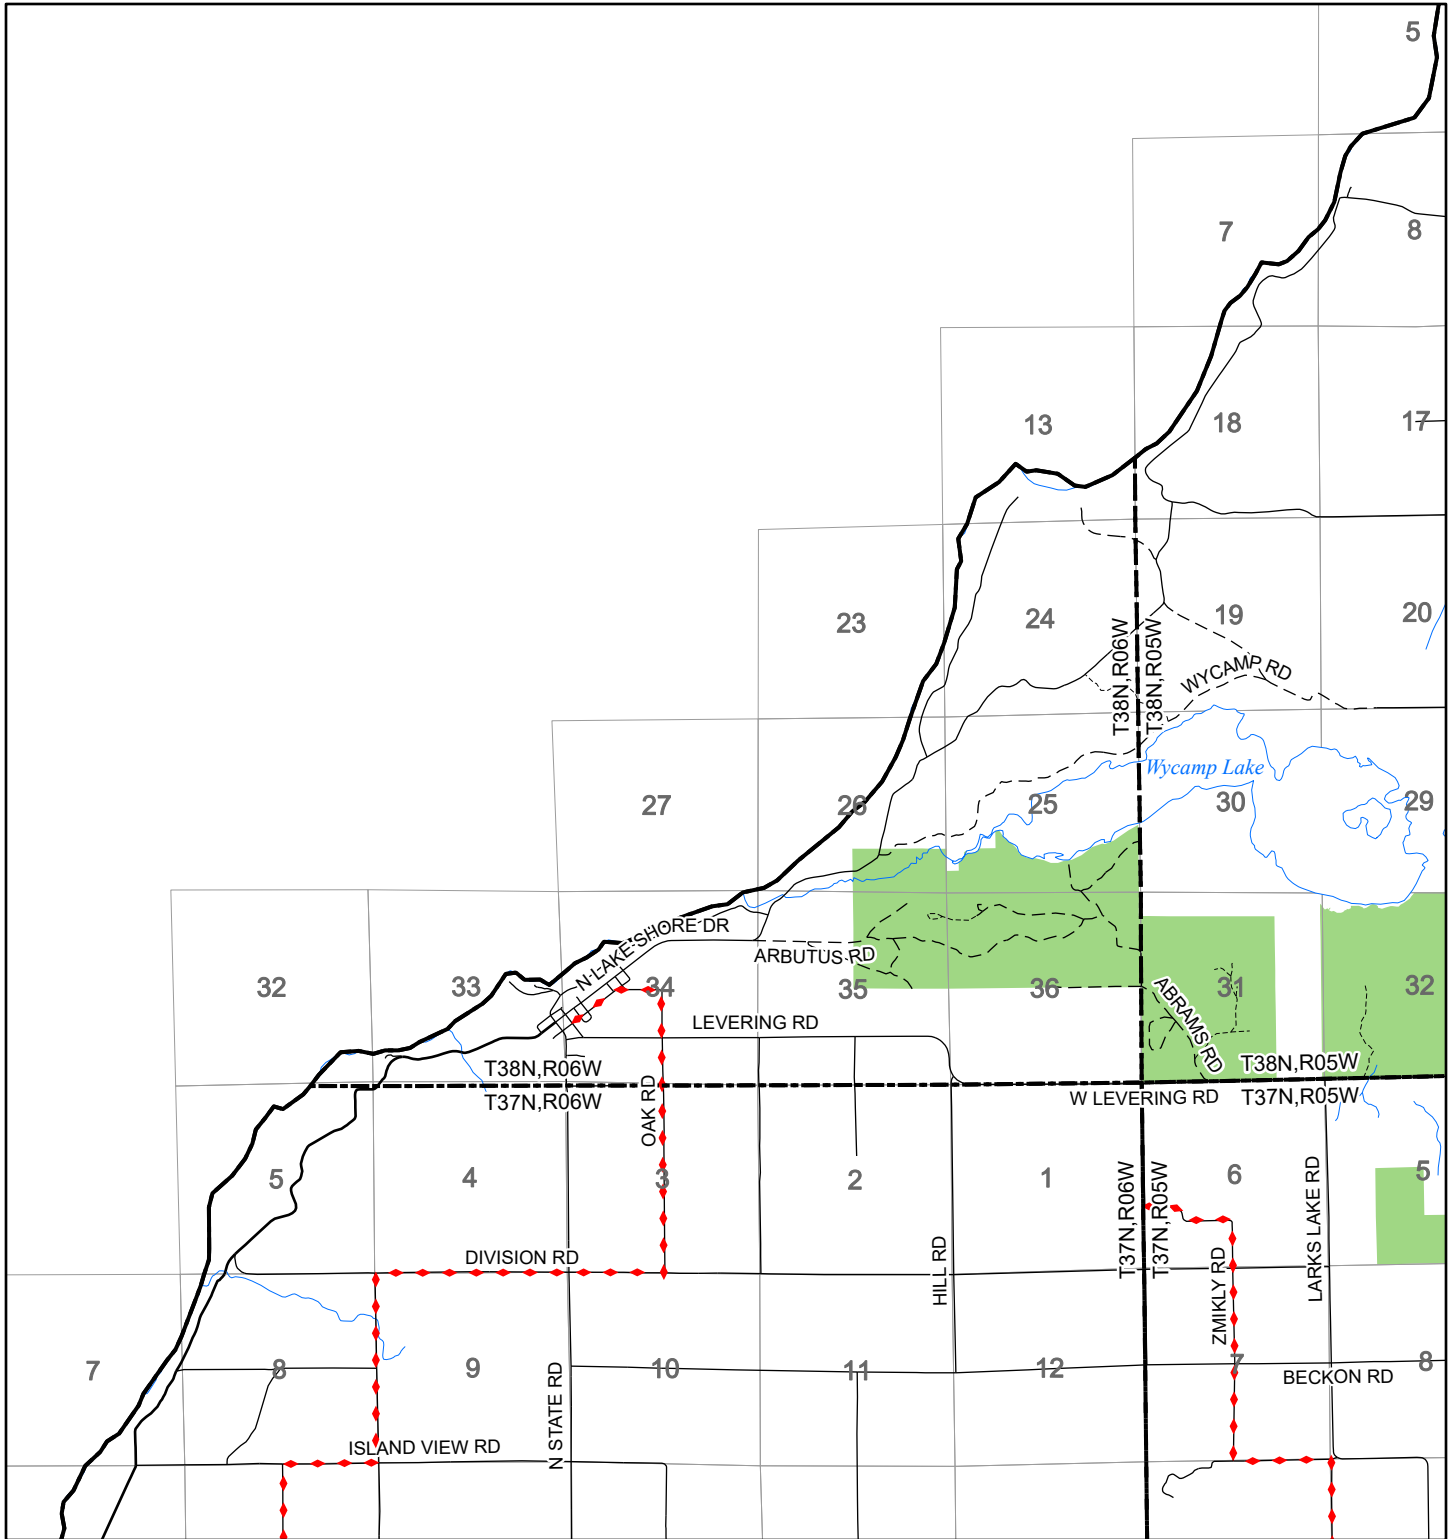

# 2022 Fuelwood Collection Map

## T38N,R06W

### EMMET CO.

- Open to Fuelwood Collection
- Open (Recently Closed Timber Sale)
- State land closed to fuelwood collection
- Snowmobile trail

Effective: April 1, 2022