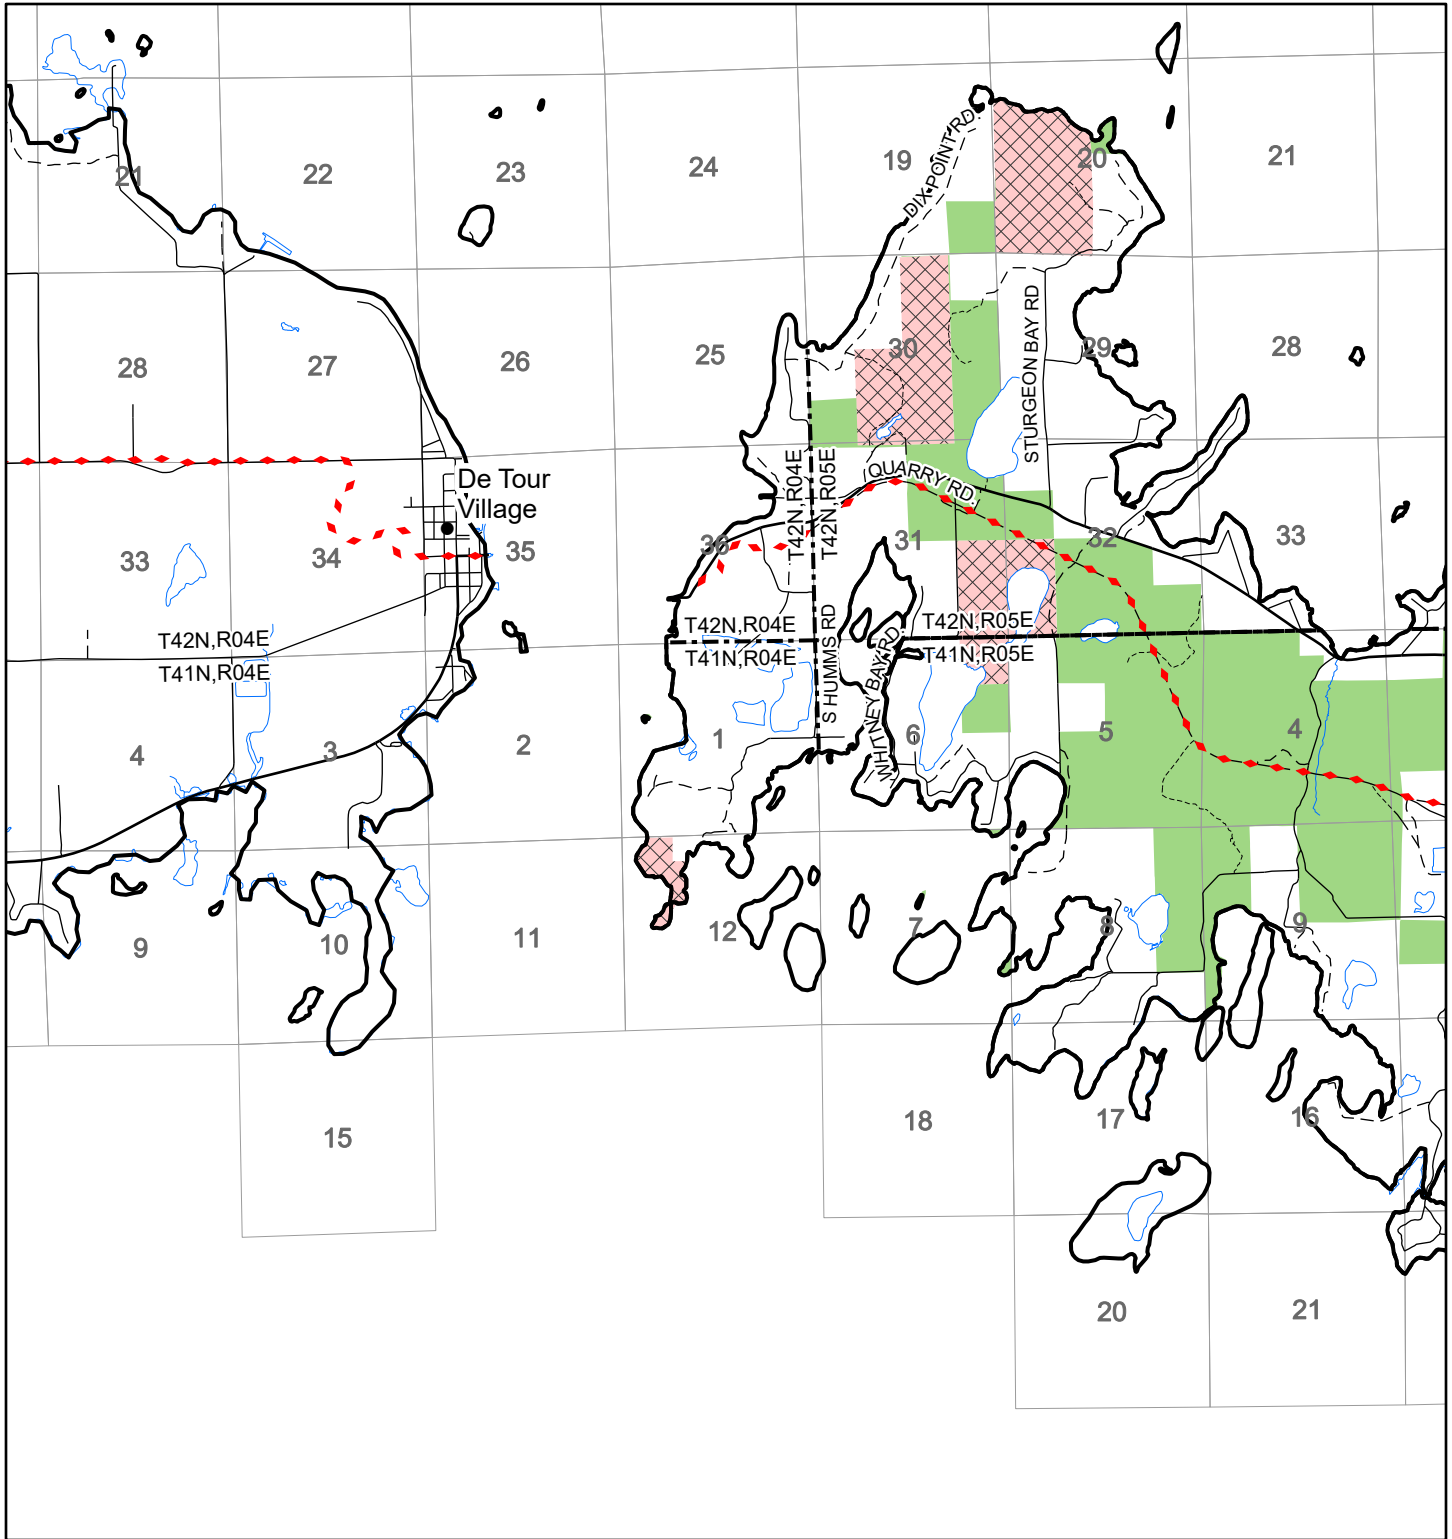

2022 Fuelwood Collection Map

T41N,R04E

CHIPPEWA CO.

- Open to Fuelwood Collection
- Open (Recently Closed Timber Sale)
- State land closed to fuelwood collection
- Snowmobile trail

Effective: April 1, 2022