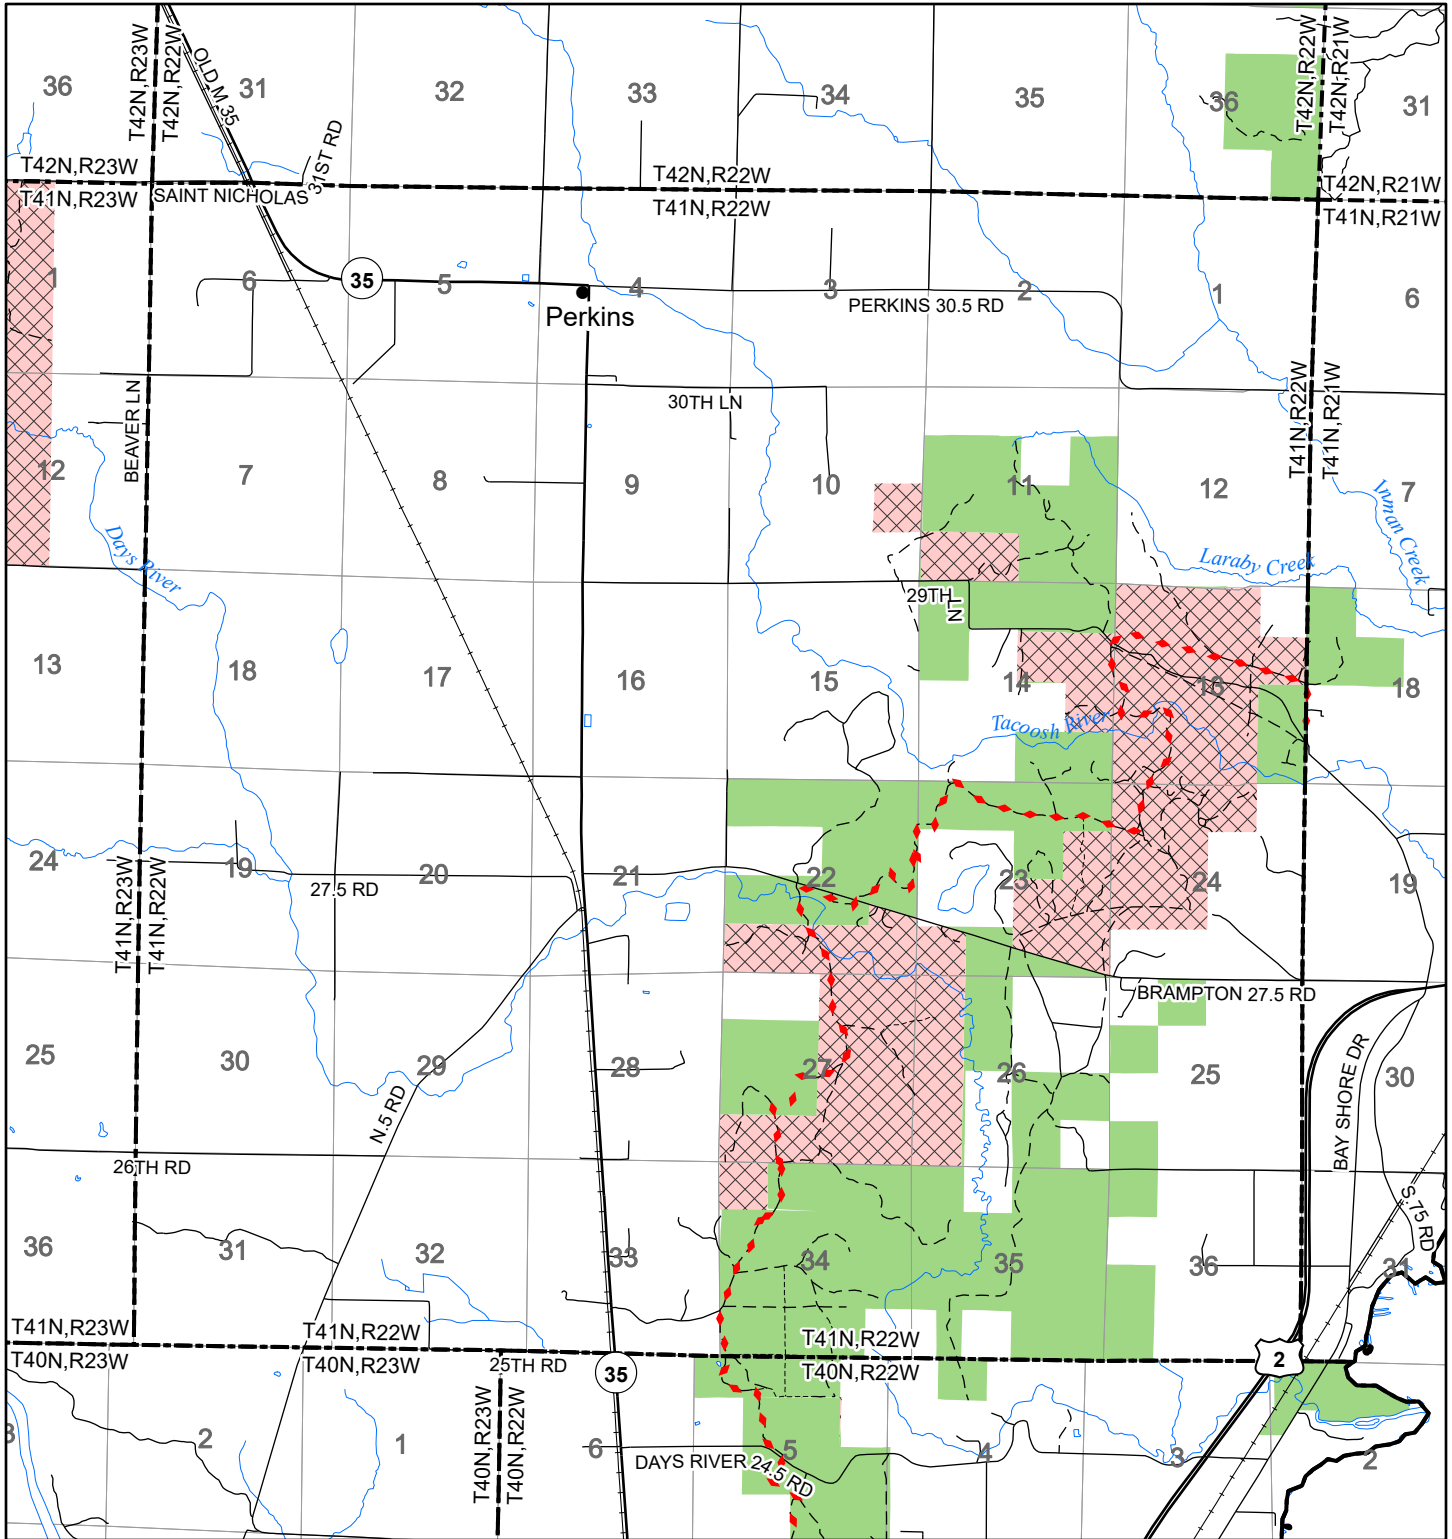

2022 Fuelwood Collection Map

T41N,R22W

DELTA CO.

- Open to Fuelwood Collection
- Open (Recently Closed Timber Sale)
- State land closed to fuelwood collection
- Snowmobile trail

Effective: April 1, 2022