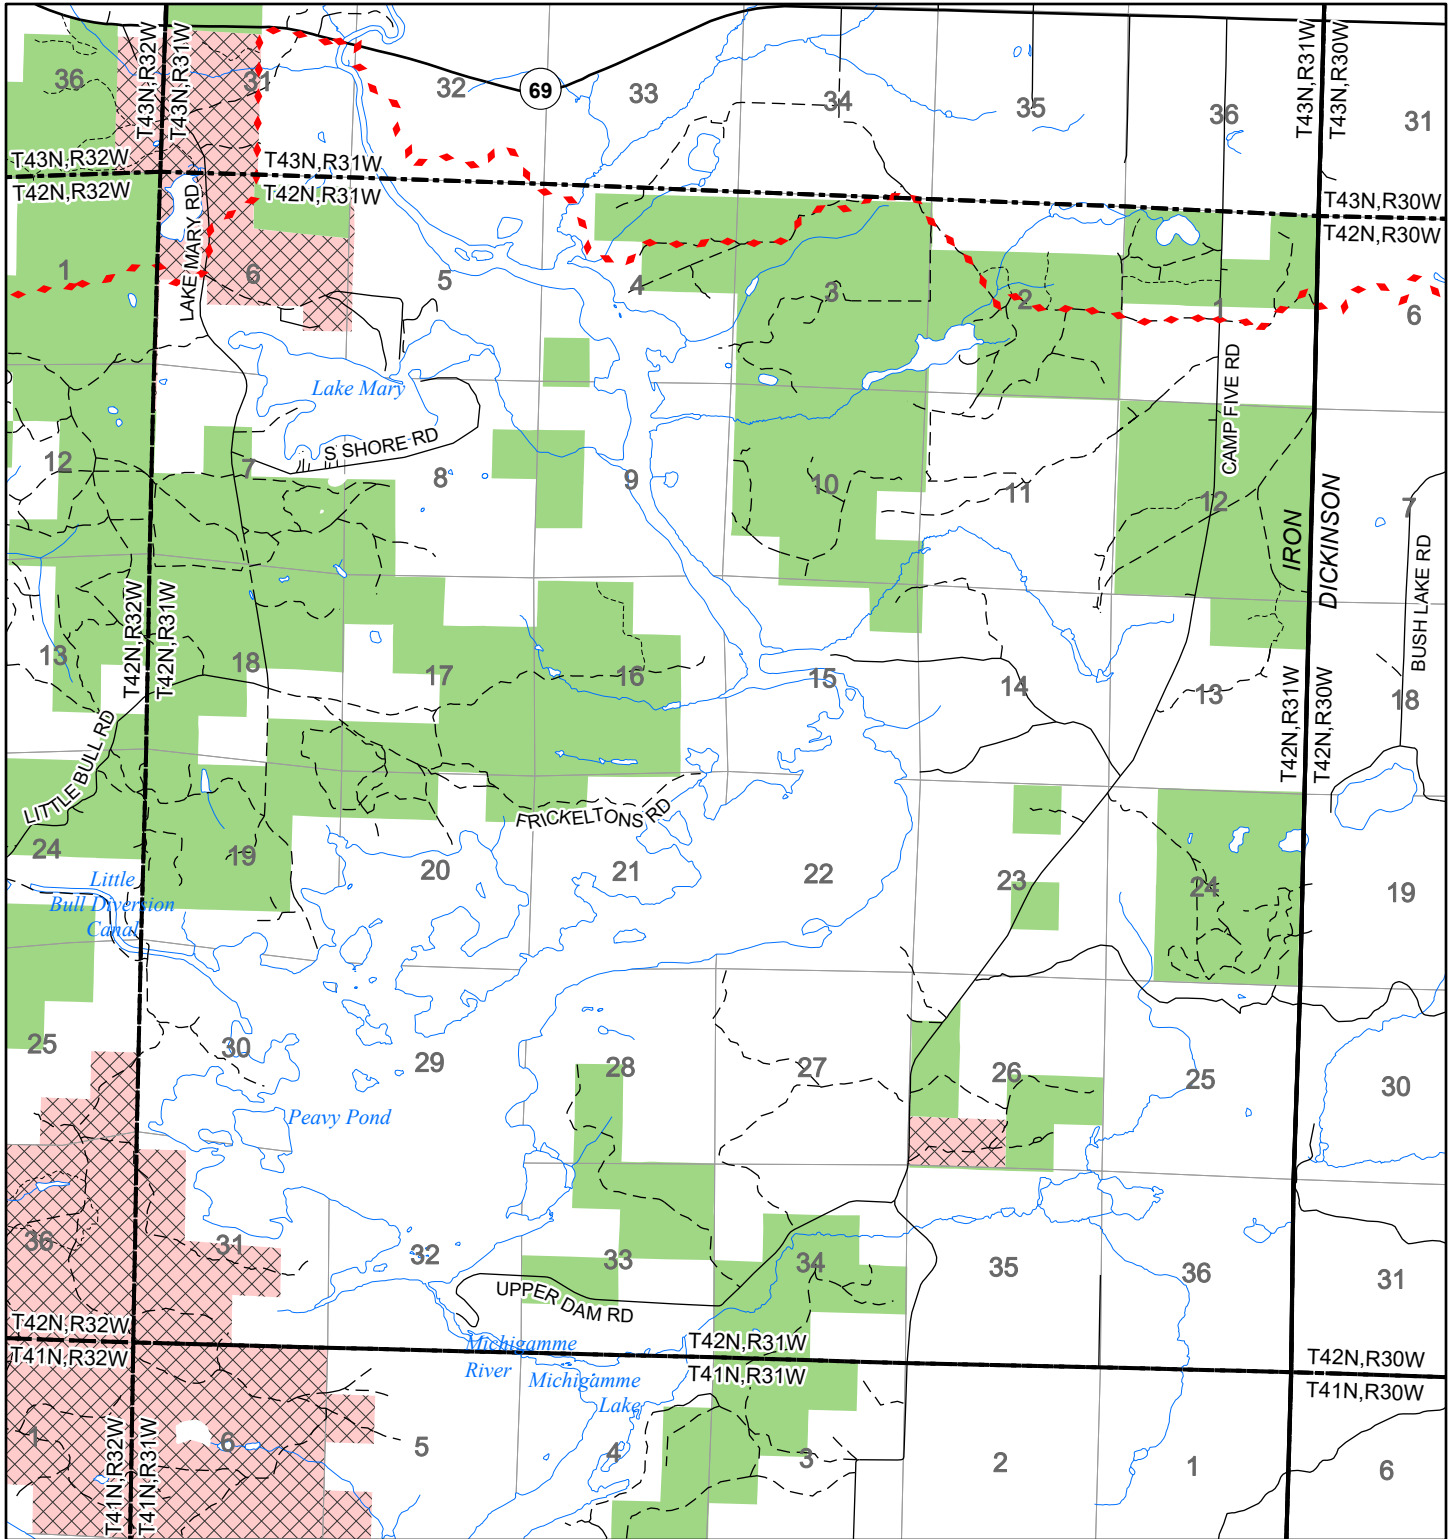

2022 Fuelwood Collection Map

T42N,R31W

IRON CO.

- Open to Fuelwood Collection
- Open (Recently Closed Timber Sale)
- State land closed to fuelwood collection
- Snowmobile trail

Effective: April 1, 2022