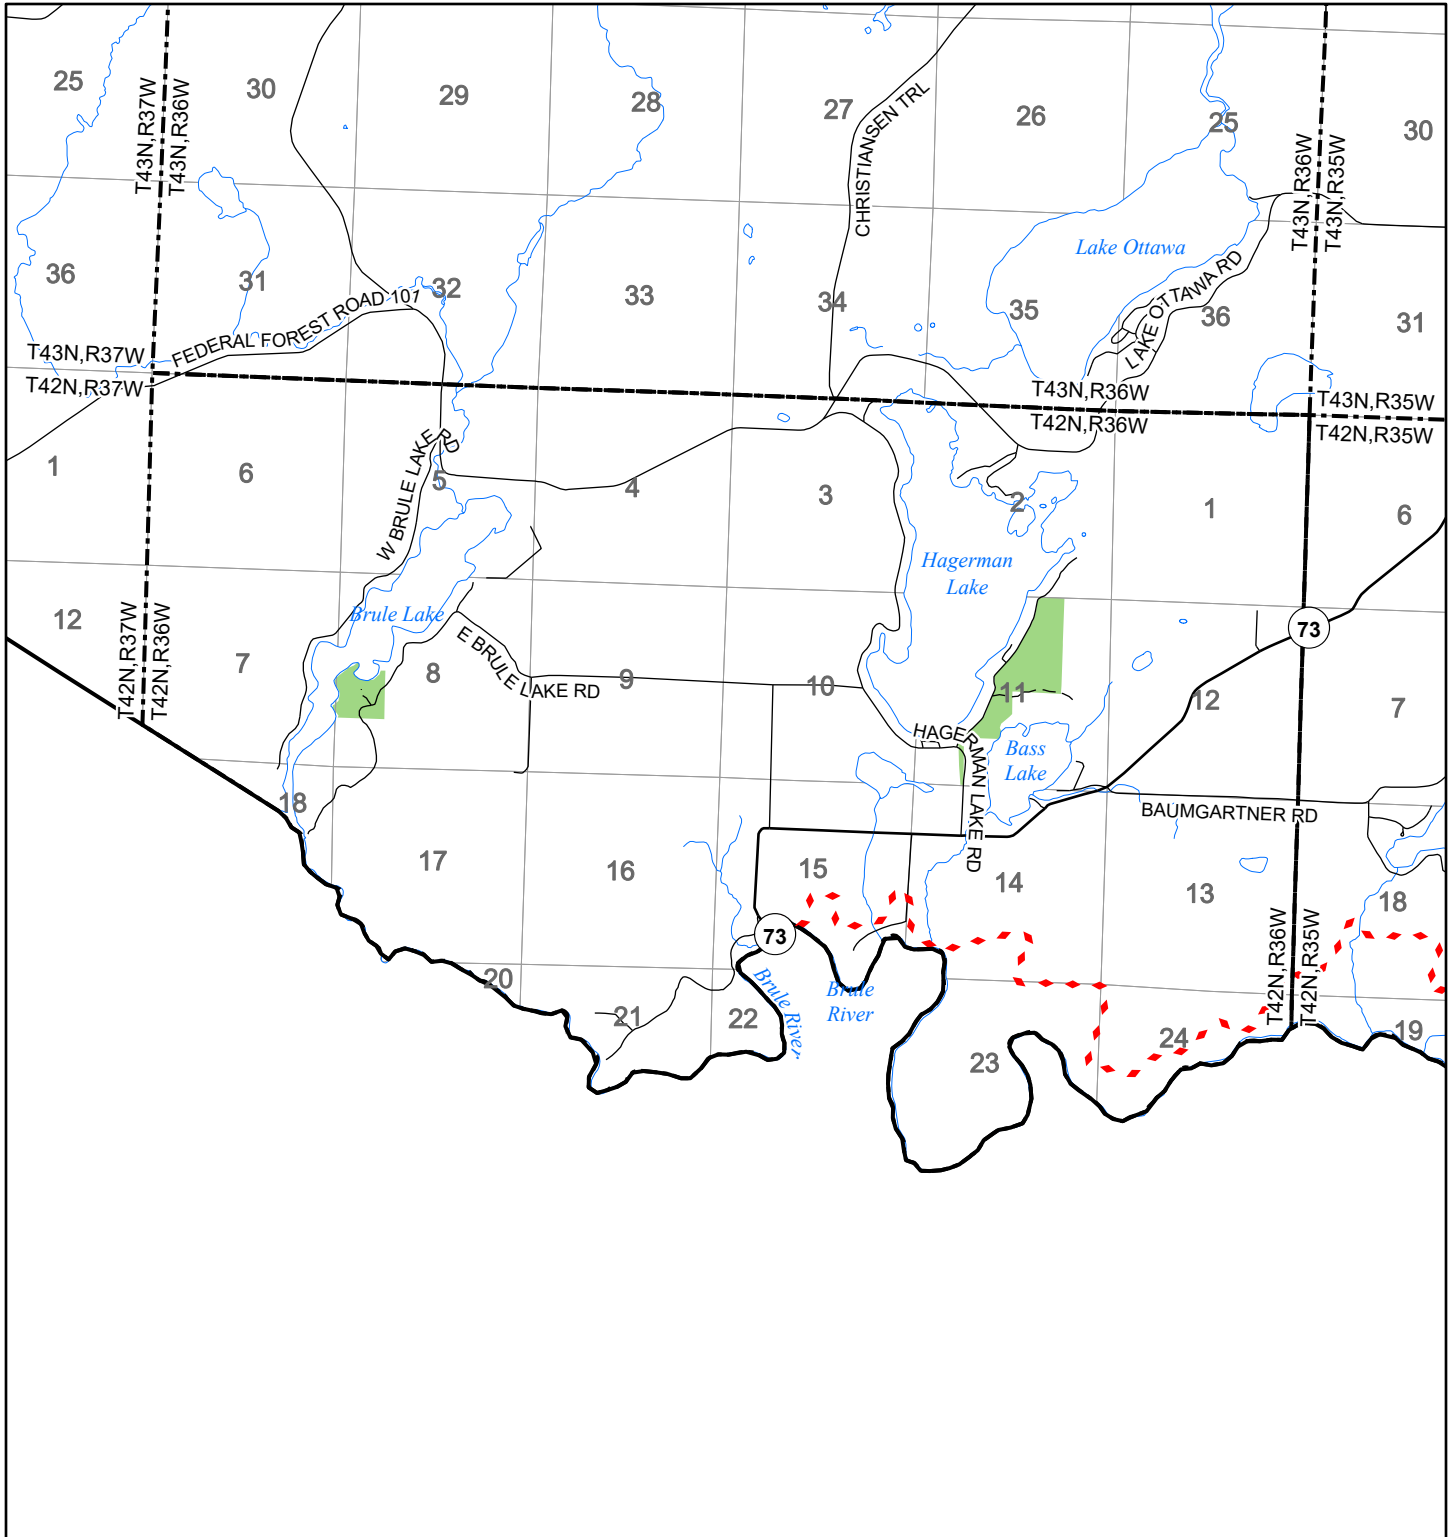

# 2022 Fuelwood Collection Map

## T42N,R36W

### IRON CO.

- Open to Fuelwood Collection
- Open (Recently Closed Timber Sale)
- State land closed to fuelwood collection
- Snowmobile trail

Effective: April 1, 2022