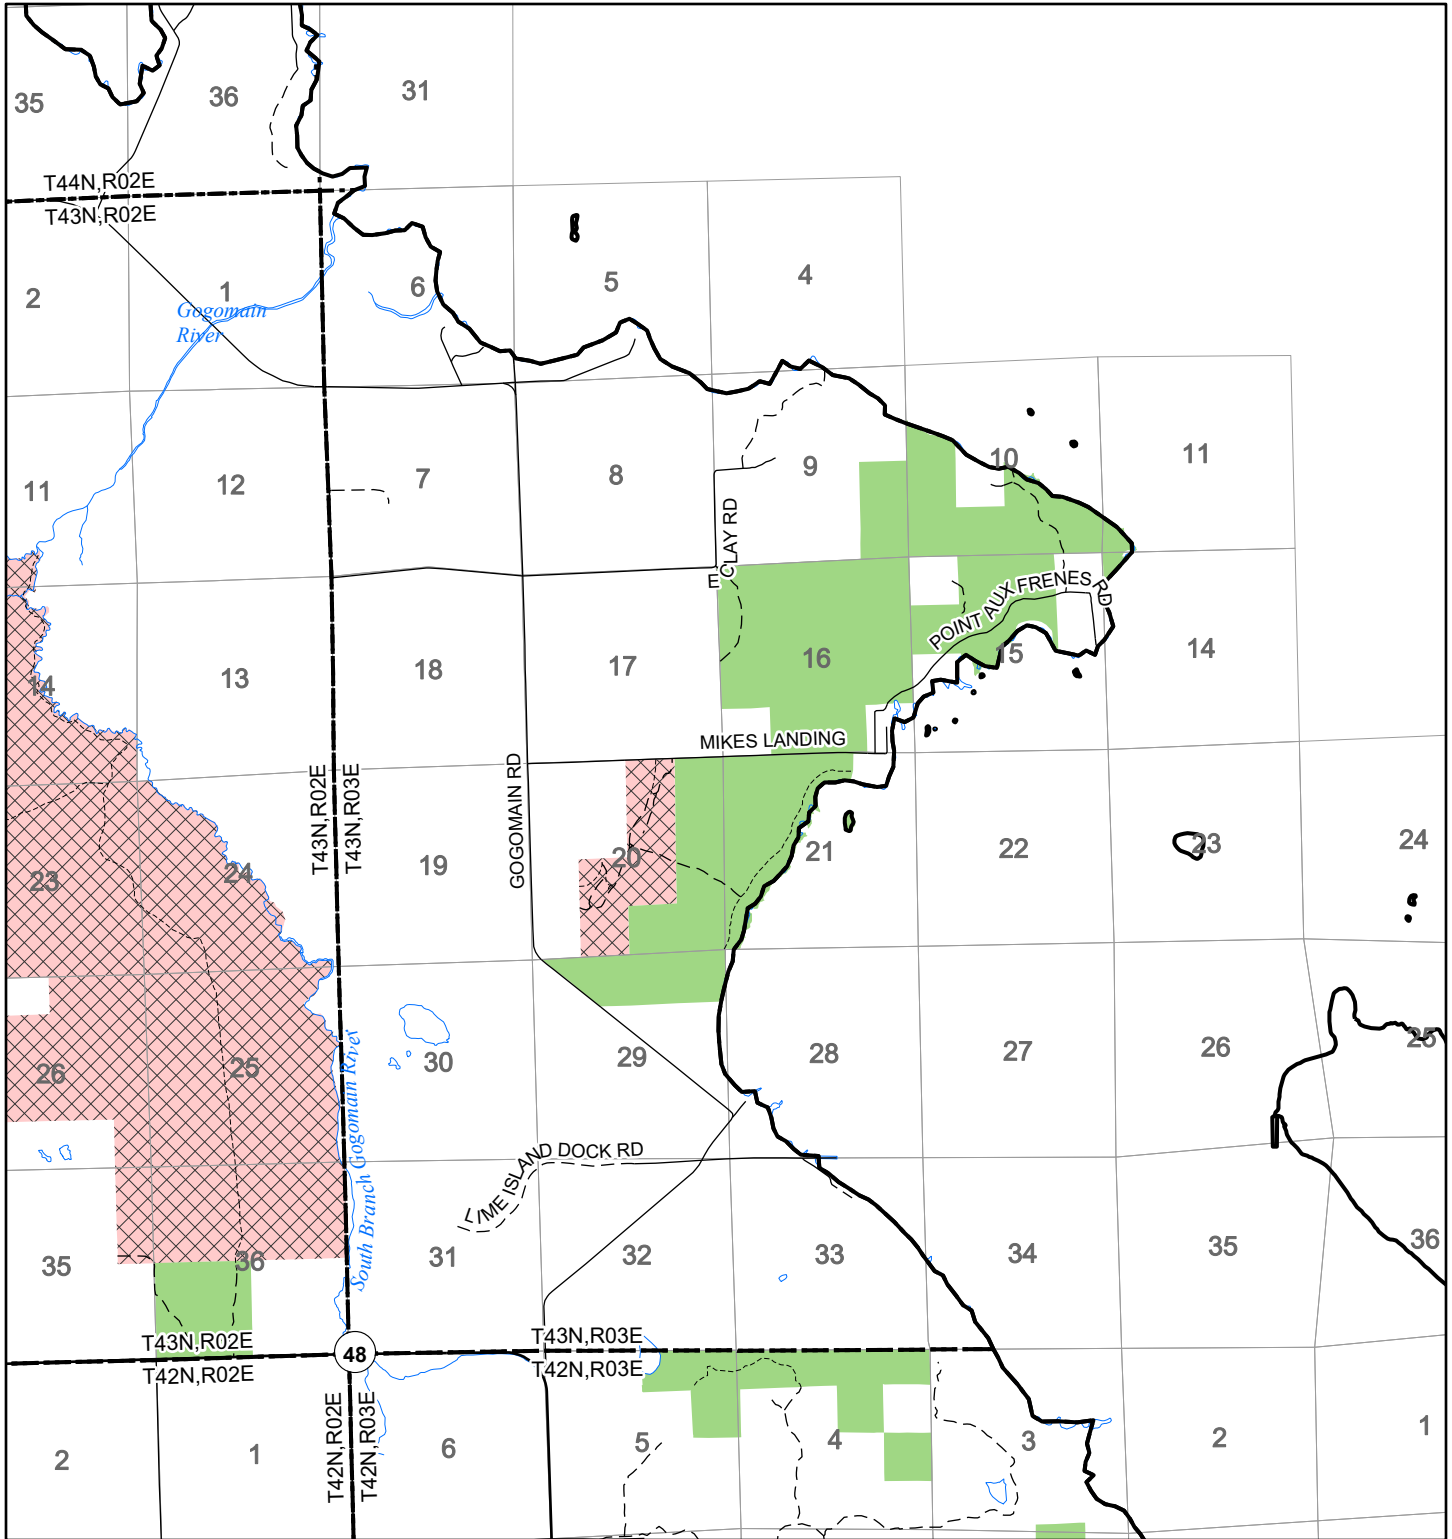

2022 Fuelwood Collection Map

T43N,R03E

CHIPPEWA CO.

- Open to Fuelwood Collection
- Open (Recently Closed Timber Sale)
- State land closed to fuelwood collection
- Snowmobile trail

Effective: April 1, 2022