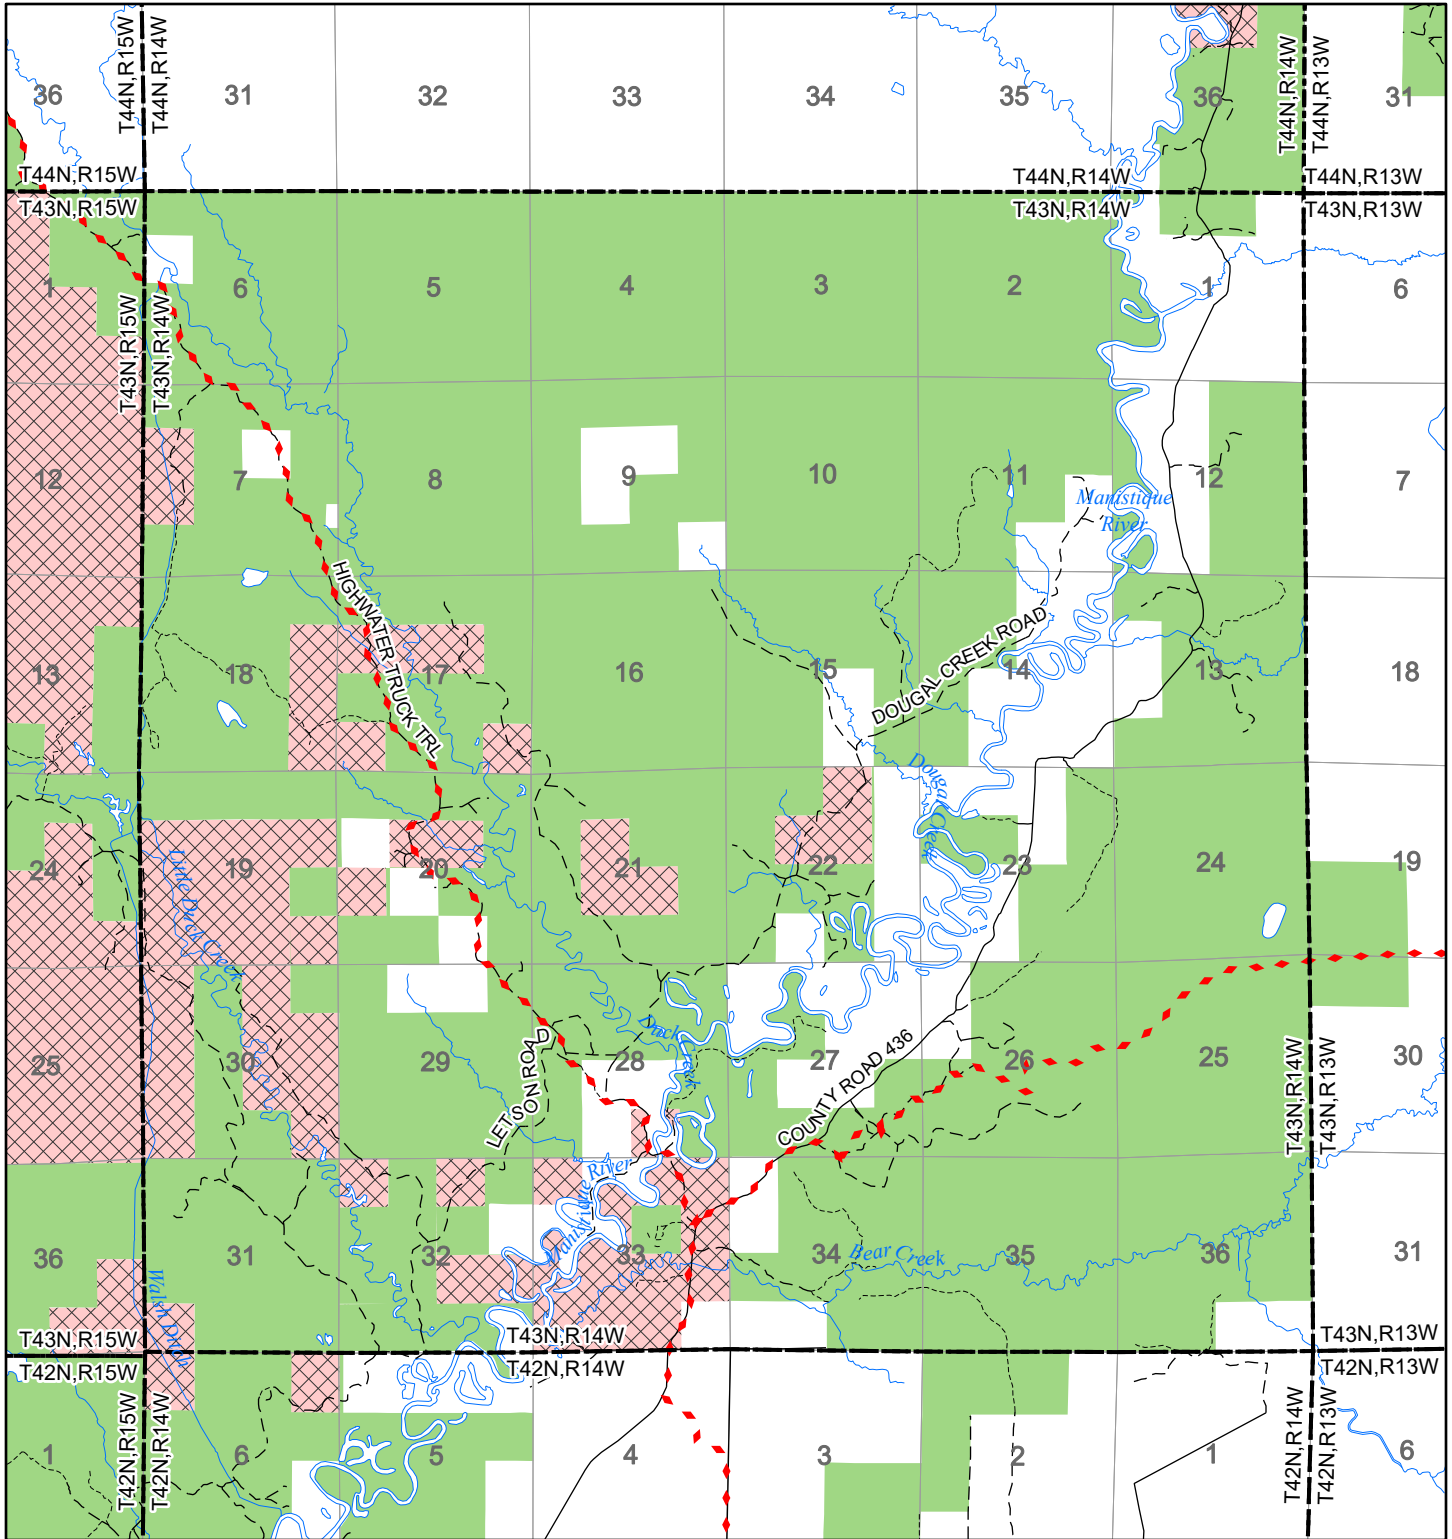

2022 Fuelwood Collection Map

T43N,R14W

SCHOOLCRAFT CO.

- Open to Fuelwood Collection
- Open (Recently Closed Timber Sale)
- State land closed to fuelwood collection
- Snowmobile trail

Effective: April 1, 2022