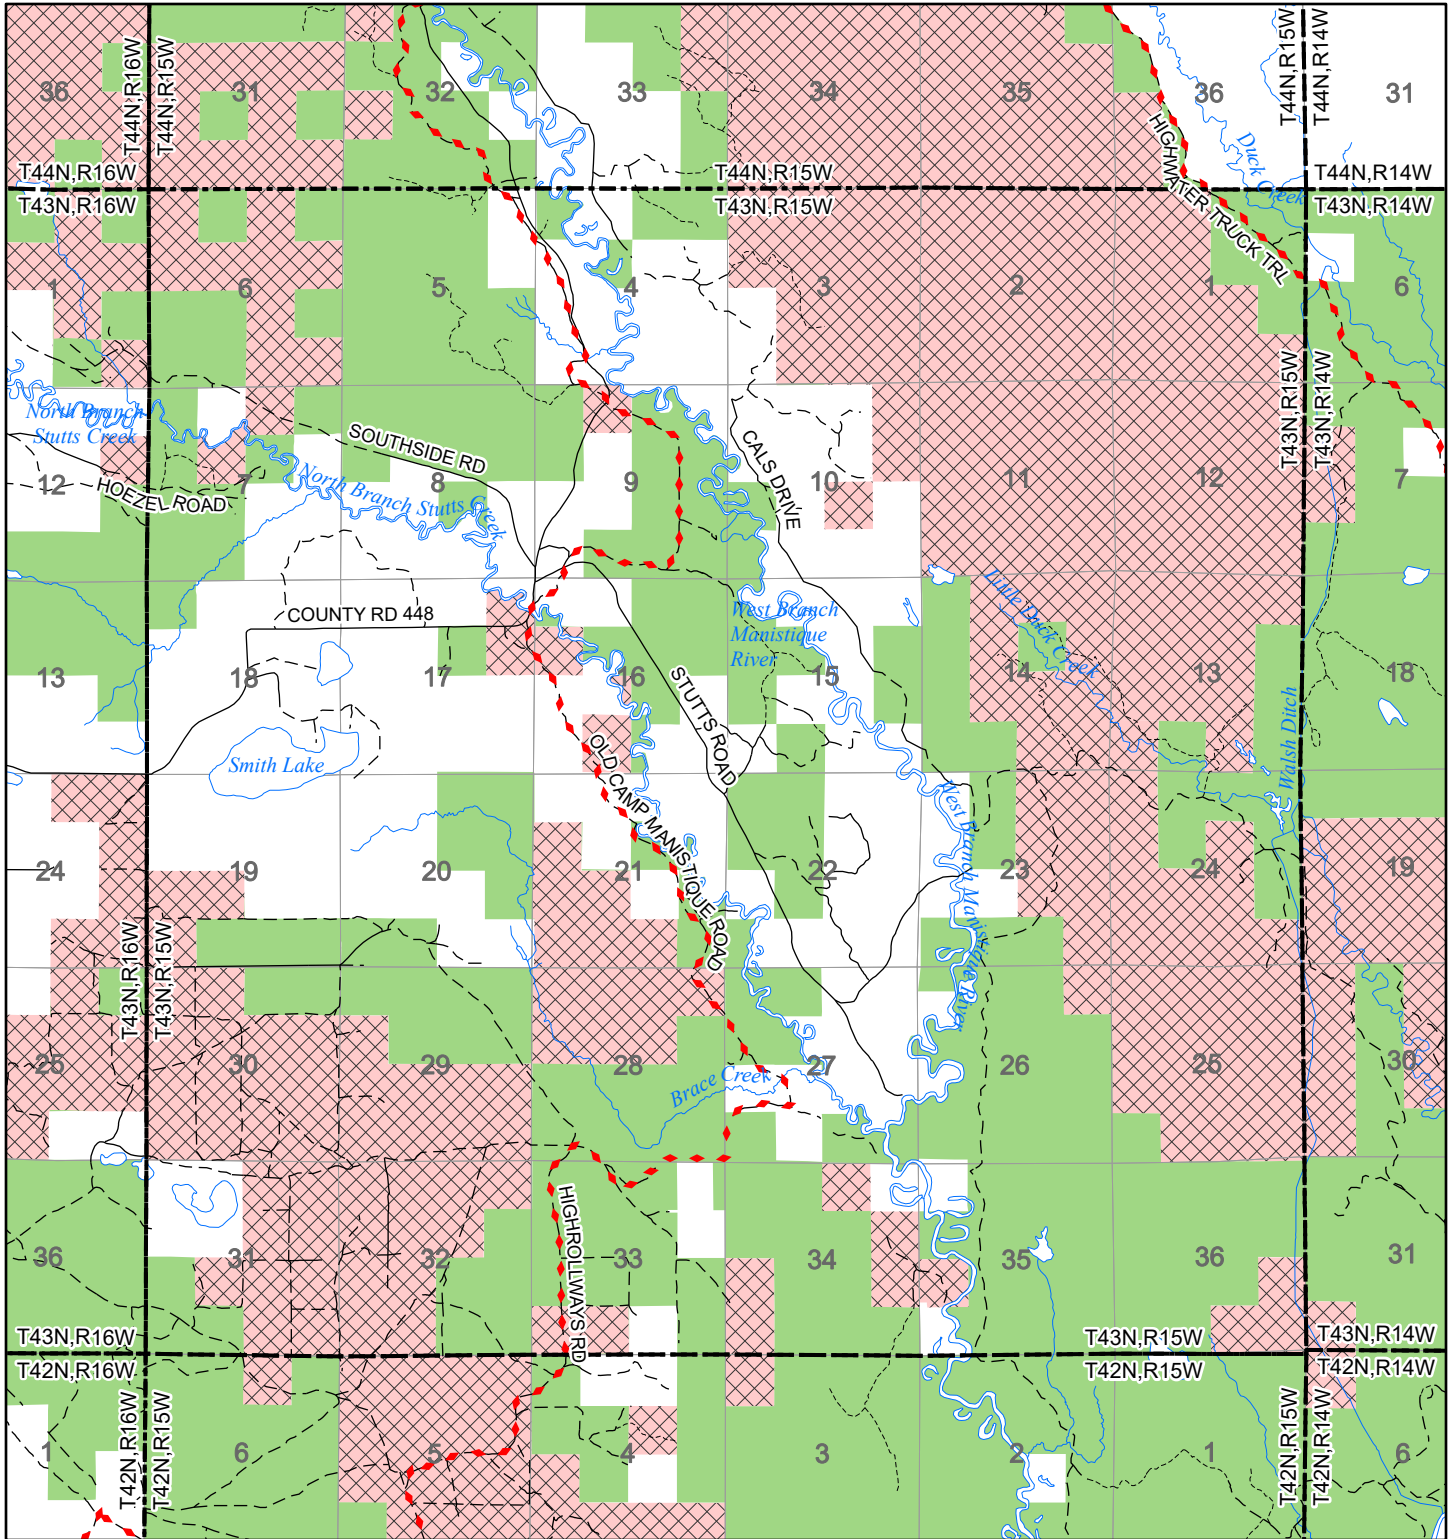

2022 Fuelwood Collection Map

T43N,R15W

SCHOOLCRAFT CO.

- Open to Fuelwood Collection
- Open (Recently Closed Timber Sale)
- State land closed to fuelwood collection
- Snowmobile trail

Effective: April 1, 2022