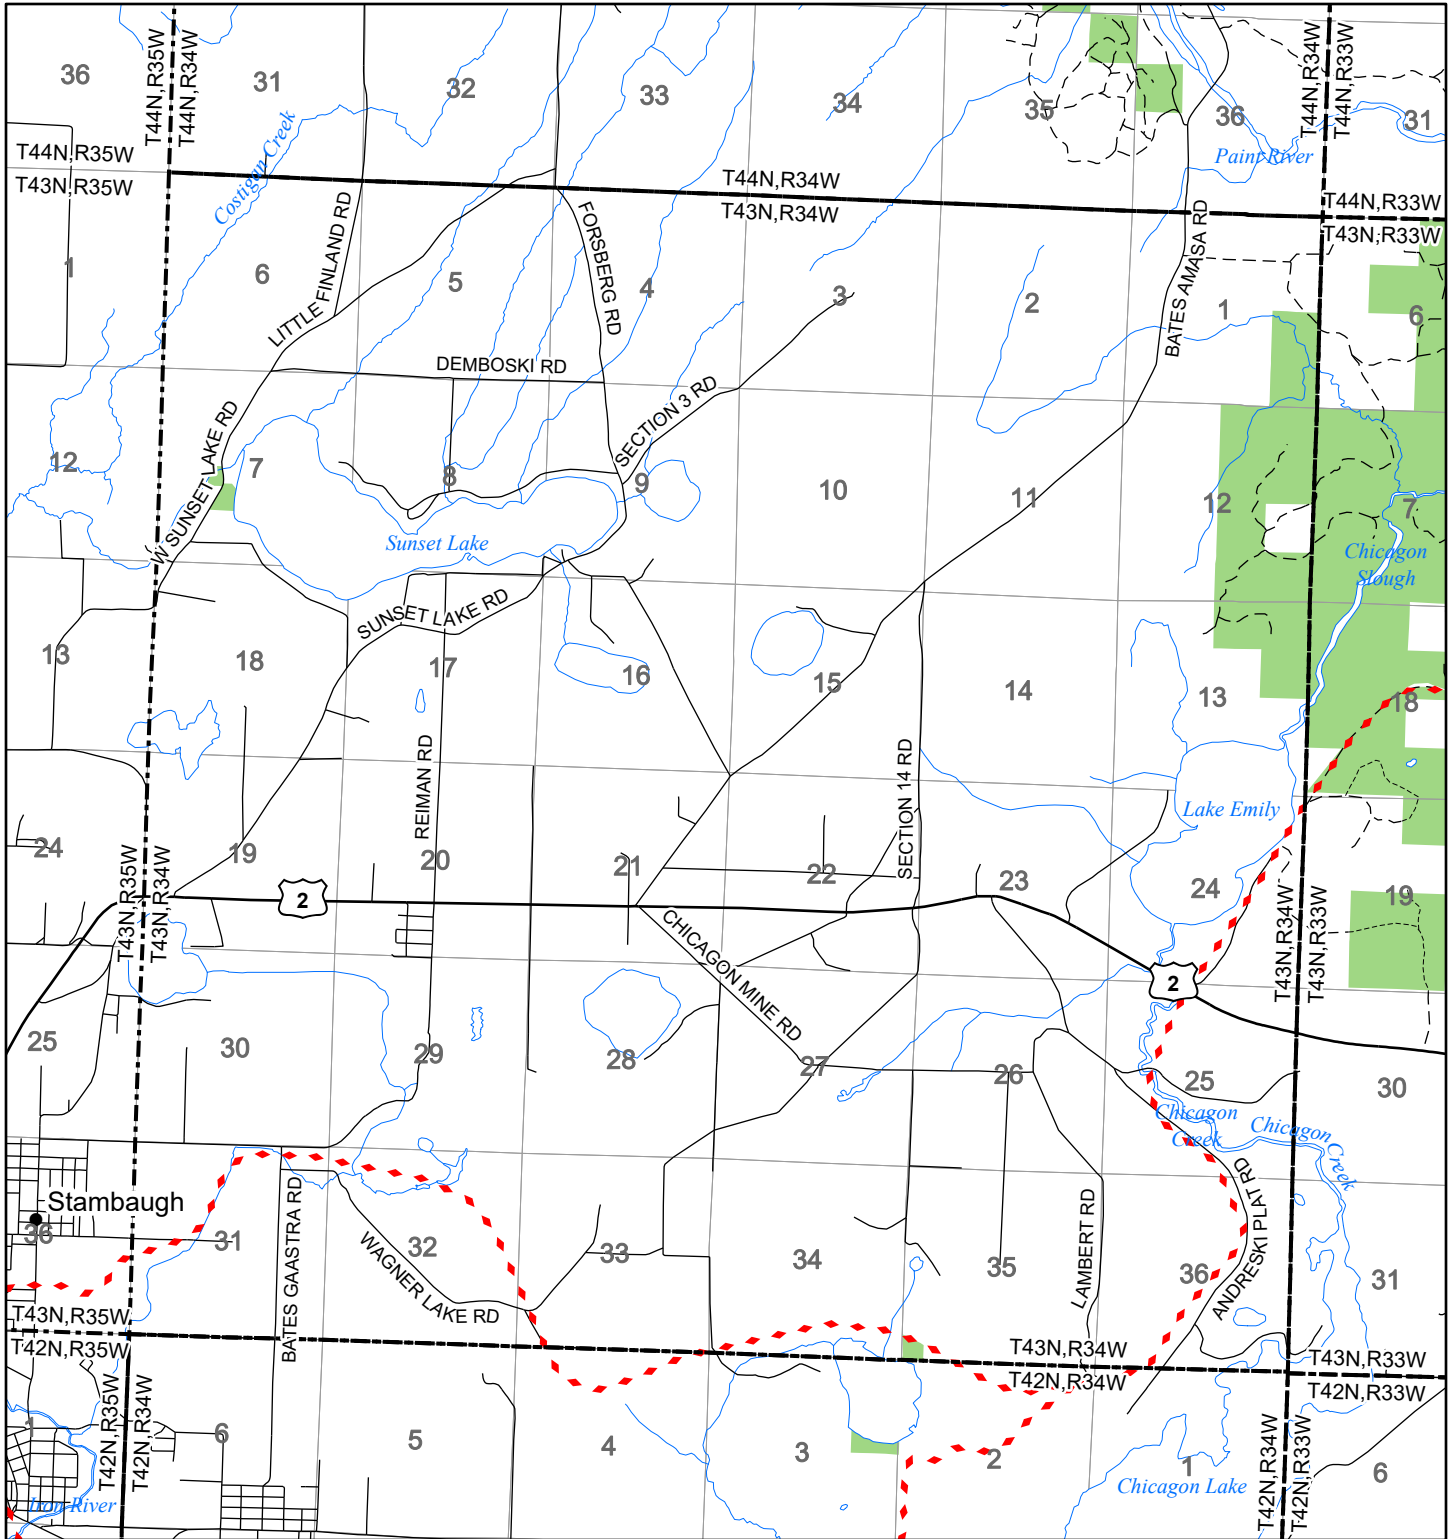

2022 Fuelwood Collection Map

T43N,R34W

IRON CO.

- Open to Fuelwood Collection
- Open (Recently Closed Timber Sale)
- State land closed to fuelwood collection
- Snowmobile trail

Effective: April 1, 2022