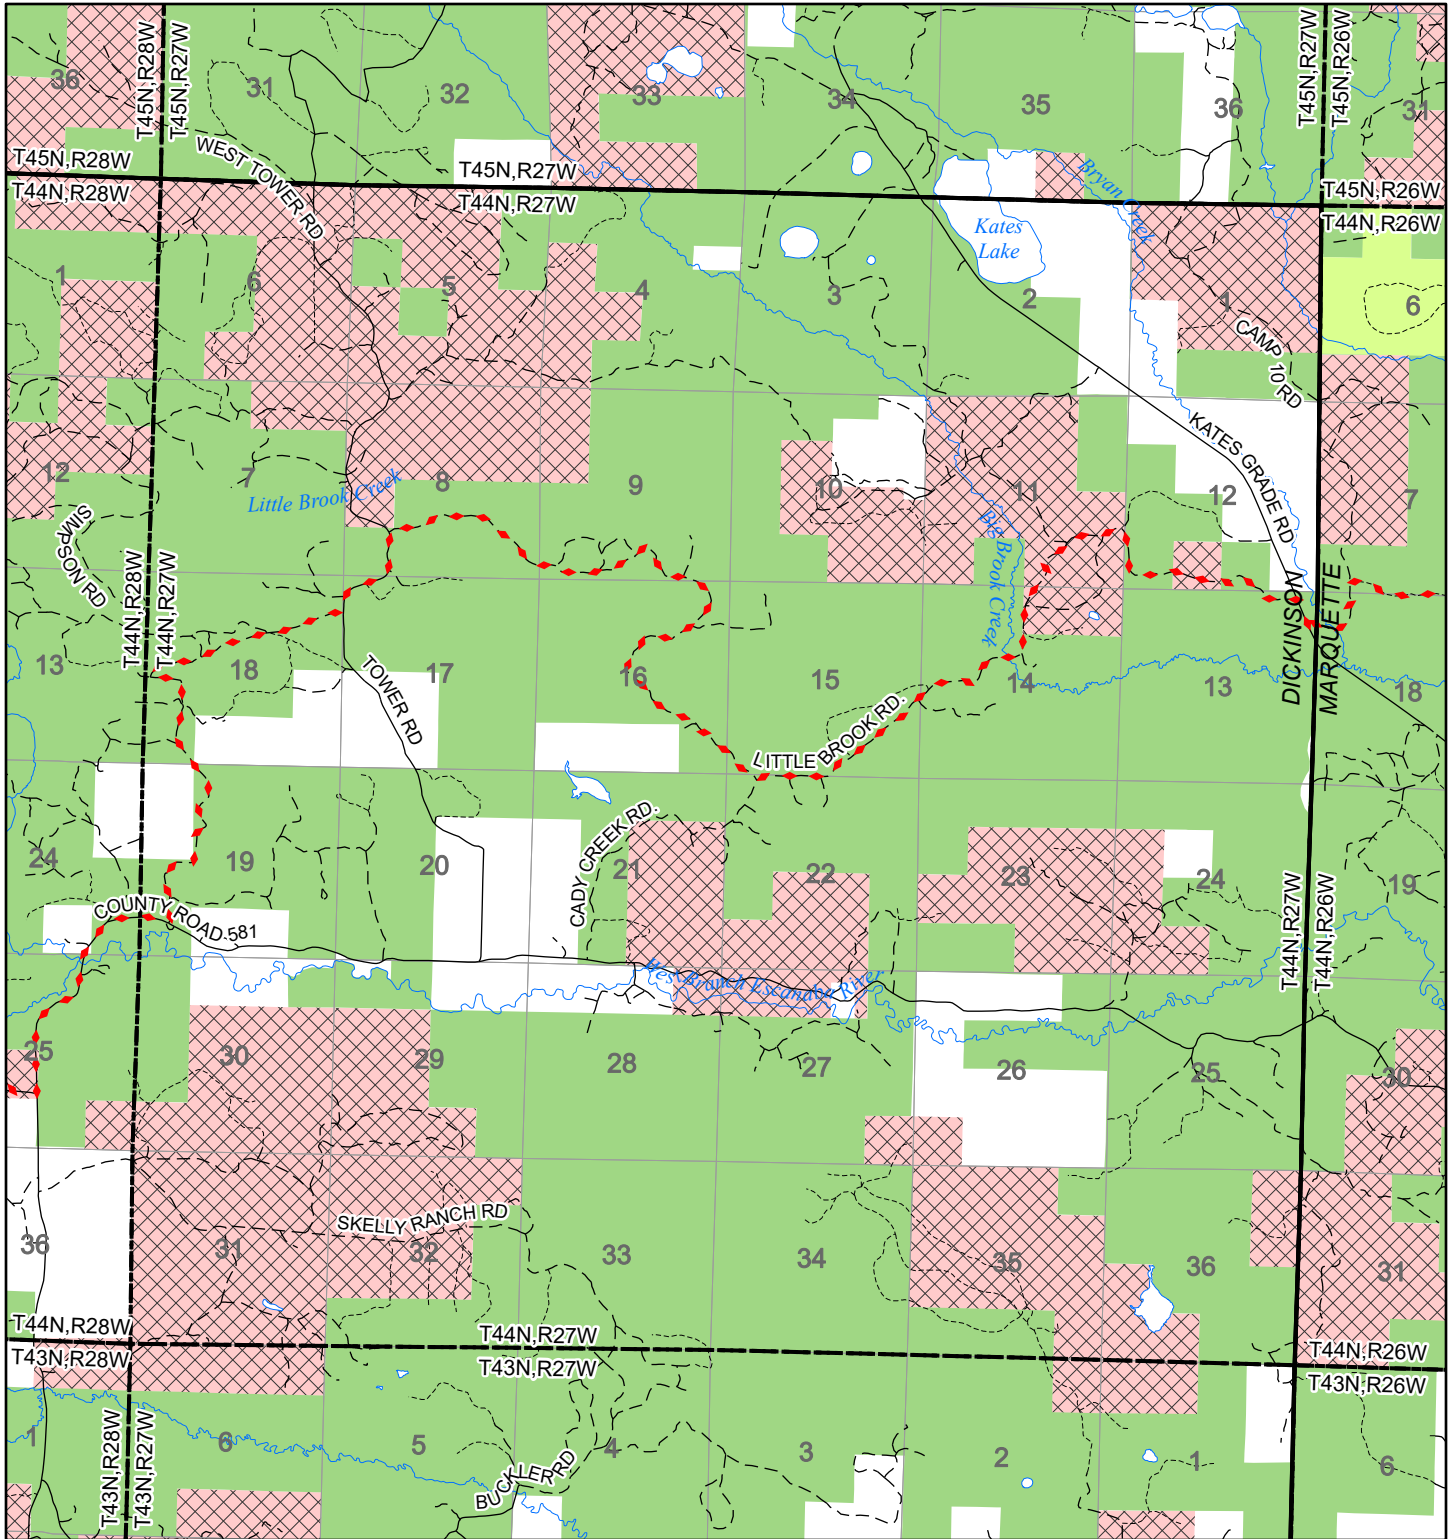

2022 Fuelwood Collection Map

T44N,R27W

DICKINSON CO.

- Open to Fuelwood Collection
- Open (Recently Closed Timber Sale)
- State land closed to fuelwood collection
- Snowmobile trail

Effective: April 1, 2022