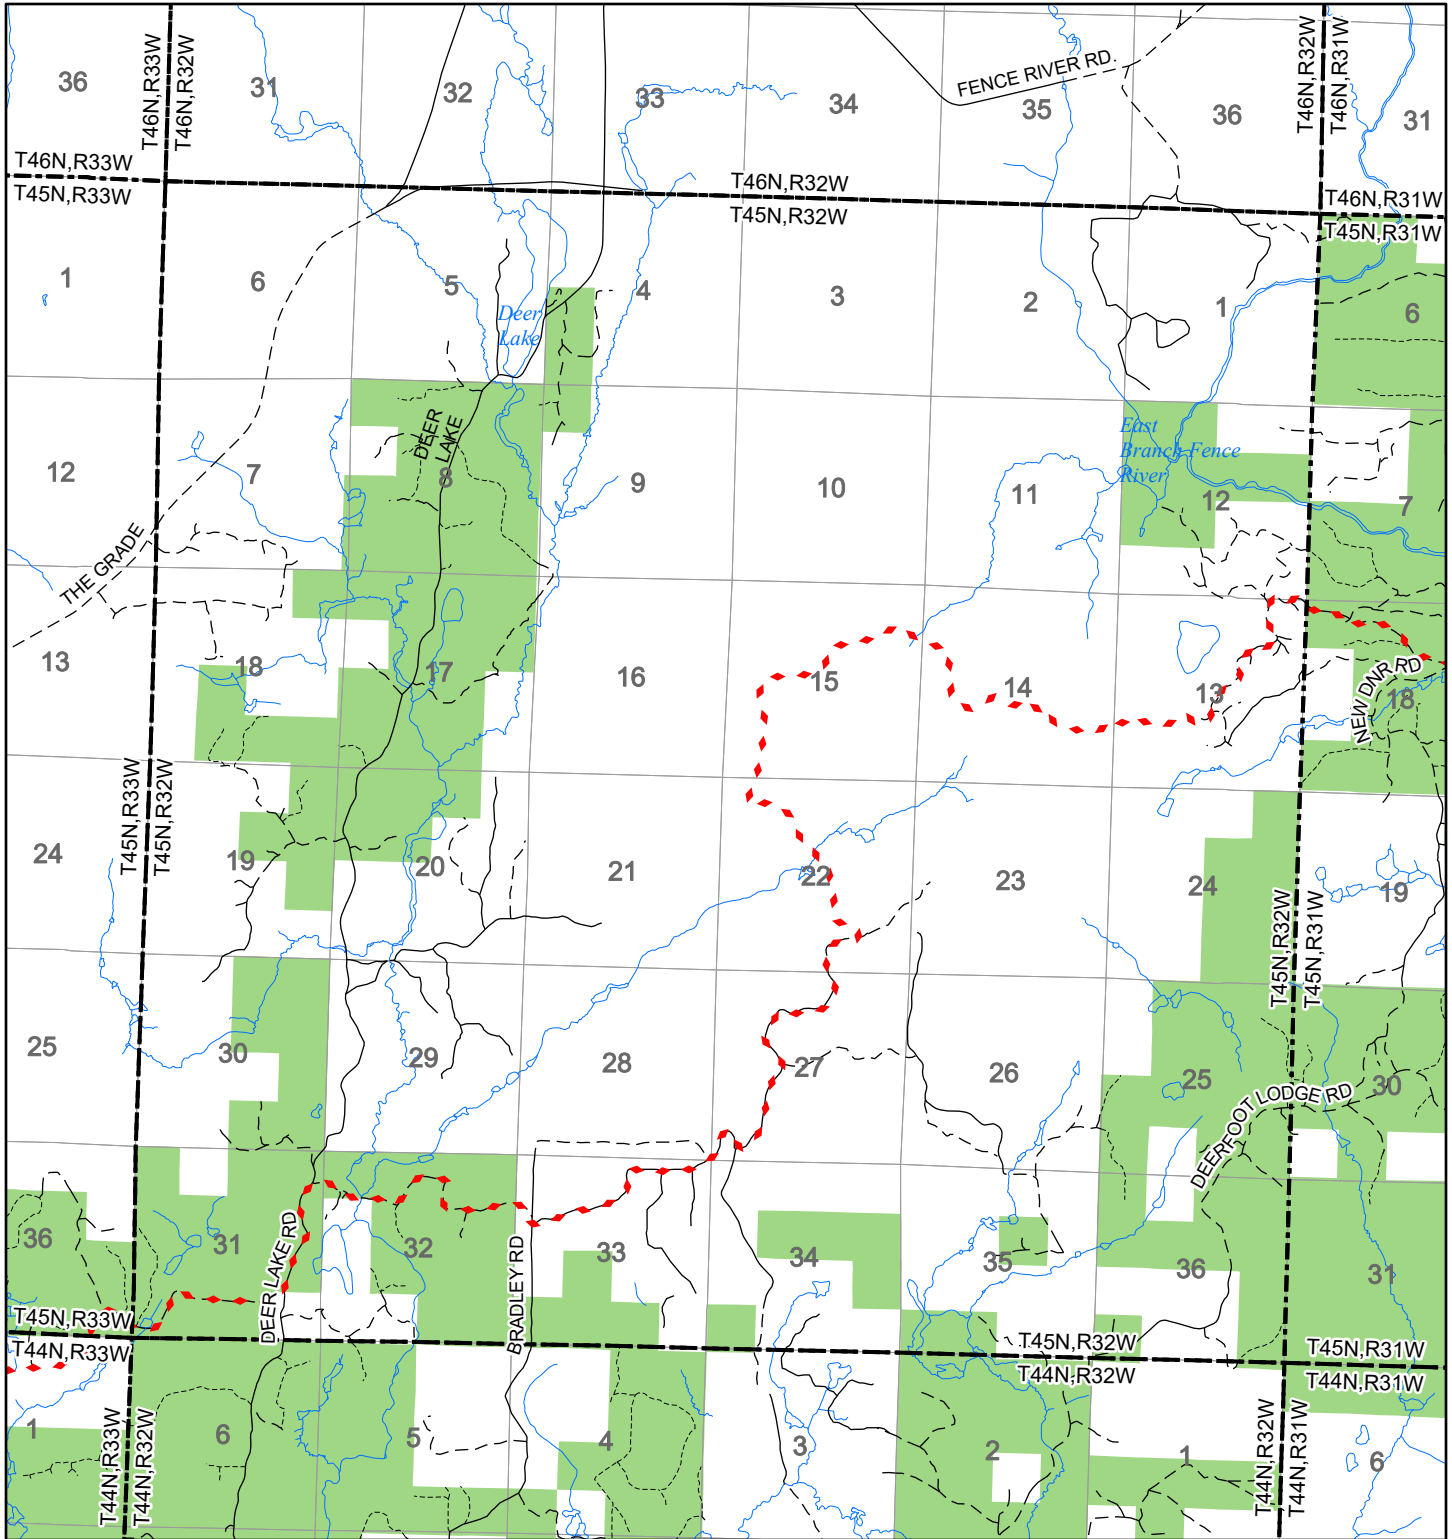

2022 Fuelwood Collection Map

T45N,R32W

IRON CO.

- Open to Fuelwood Collection
- Open (Recently Closed Timber Sale)
- State land closed to fuelwood collection
- Snowmobile trail

Effective: April 1, 2022