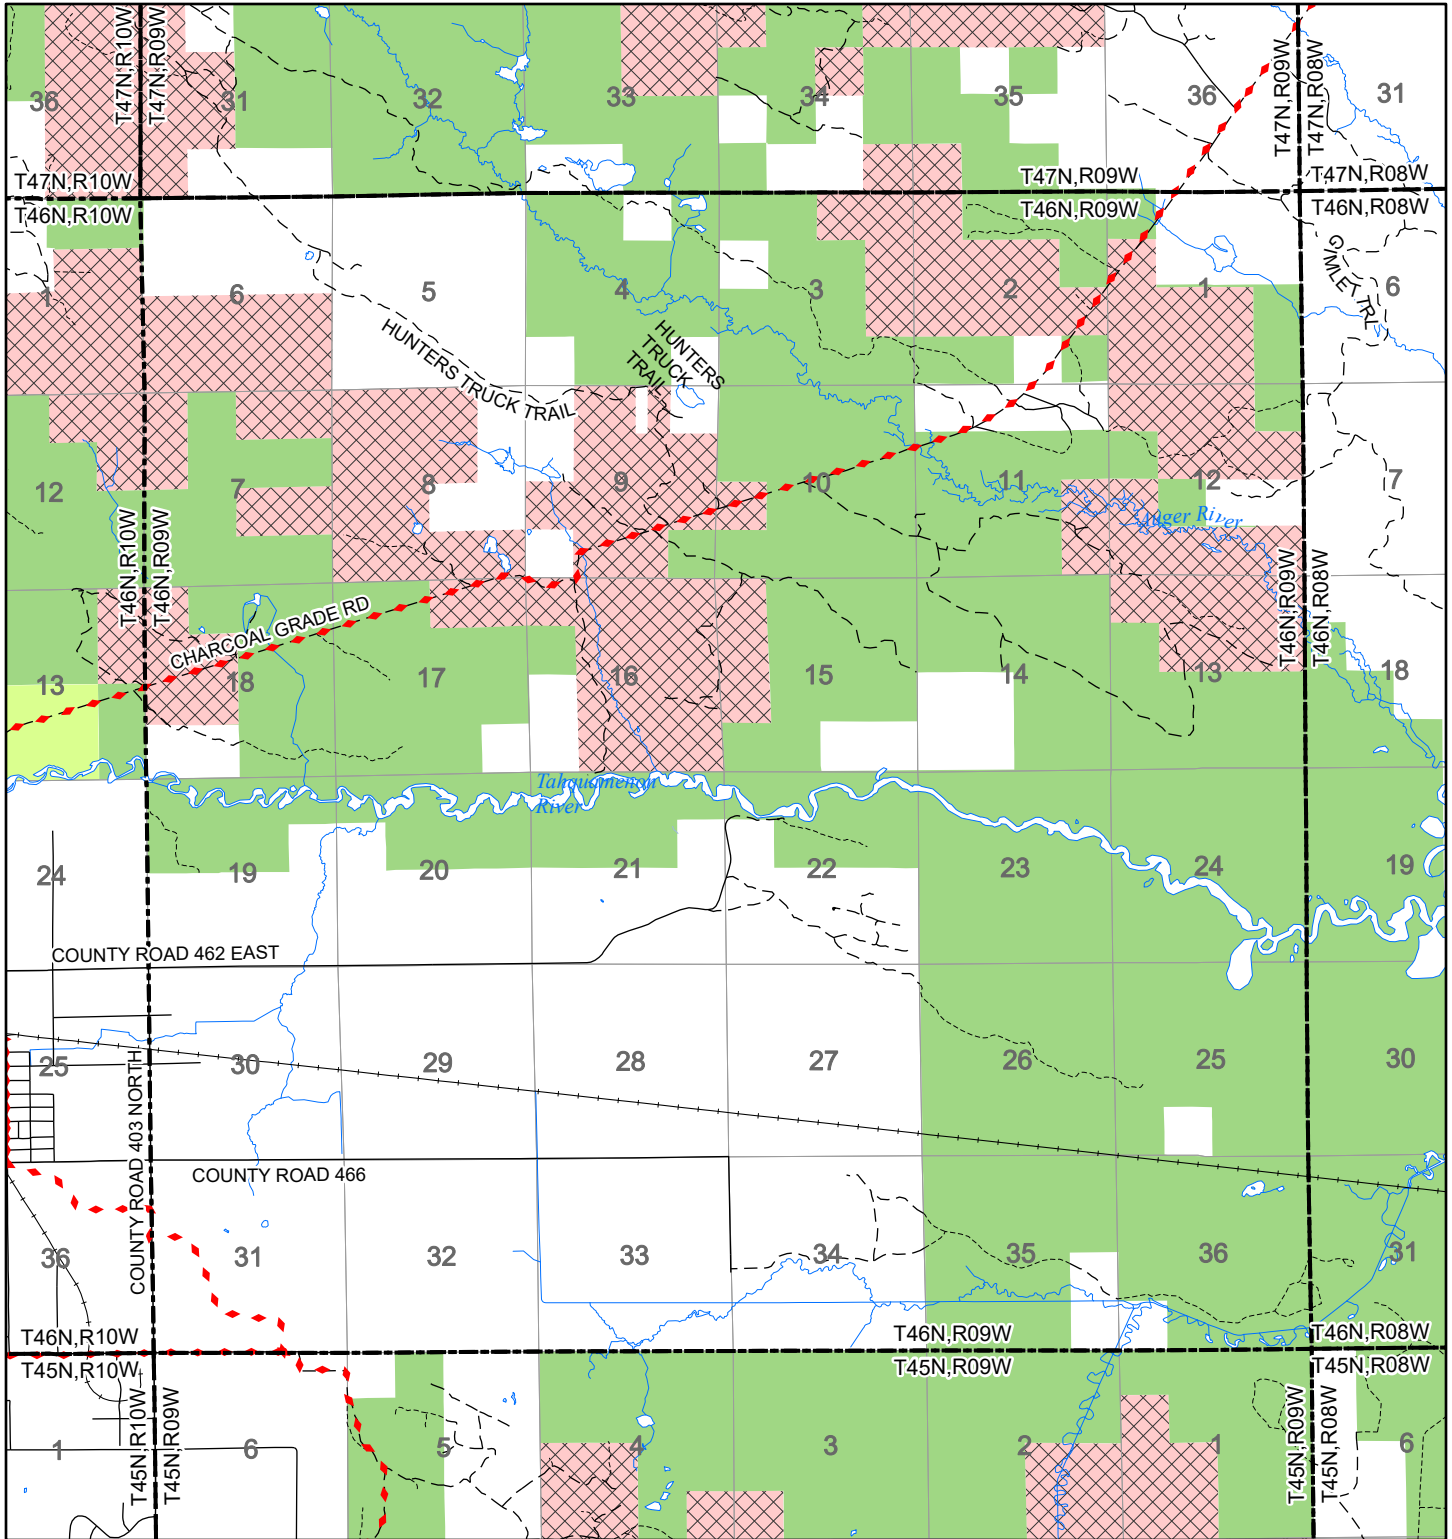

2022 Fuelwood Collection Map

T46N,R09W

LUCE CO.

- Open to Fuelwood Collection
- Open (Recently Closed Timber Sale)
- State land closed to fuelwood collection
- Snowmobile trail

Effective: April 1, 2022