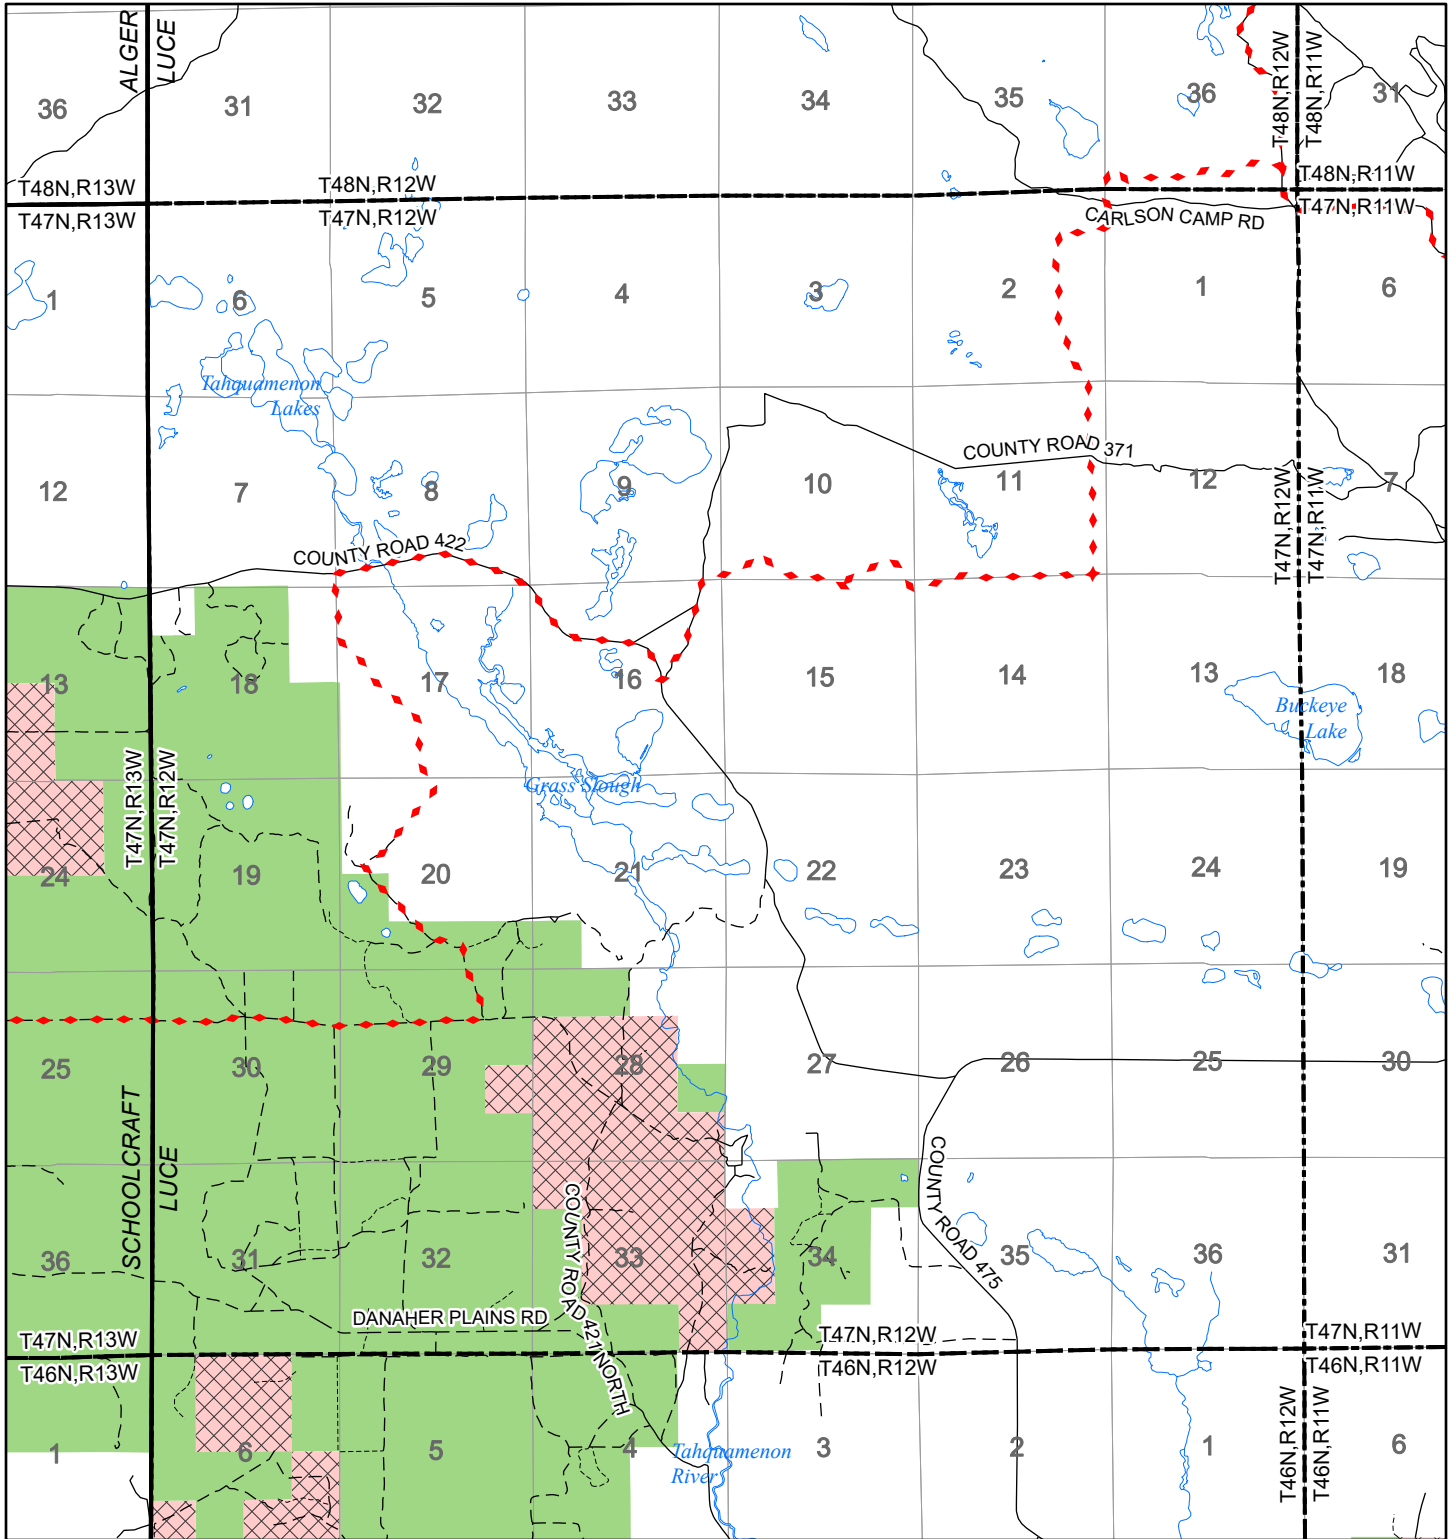

2022 Fuelwood Collection Map

T47N,R12W

LUCE CO.

- Open to Fuelwood Collection
- Open (Recently Closed Timber Sale)
- State land closed to fuelwood collection
- Snowmobile trail

Effective: April 1, 2022