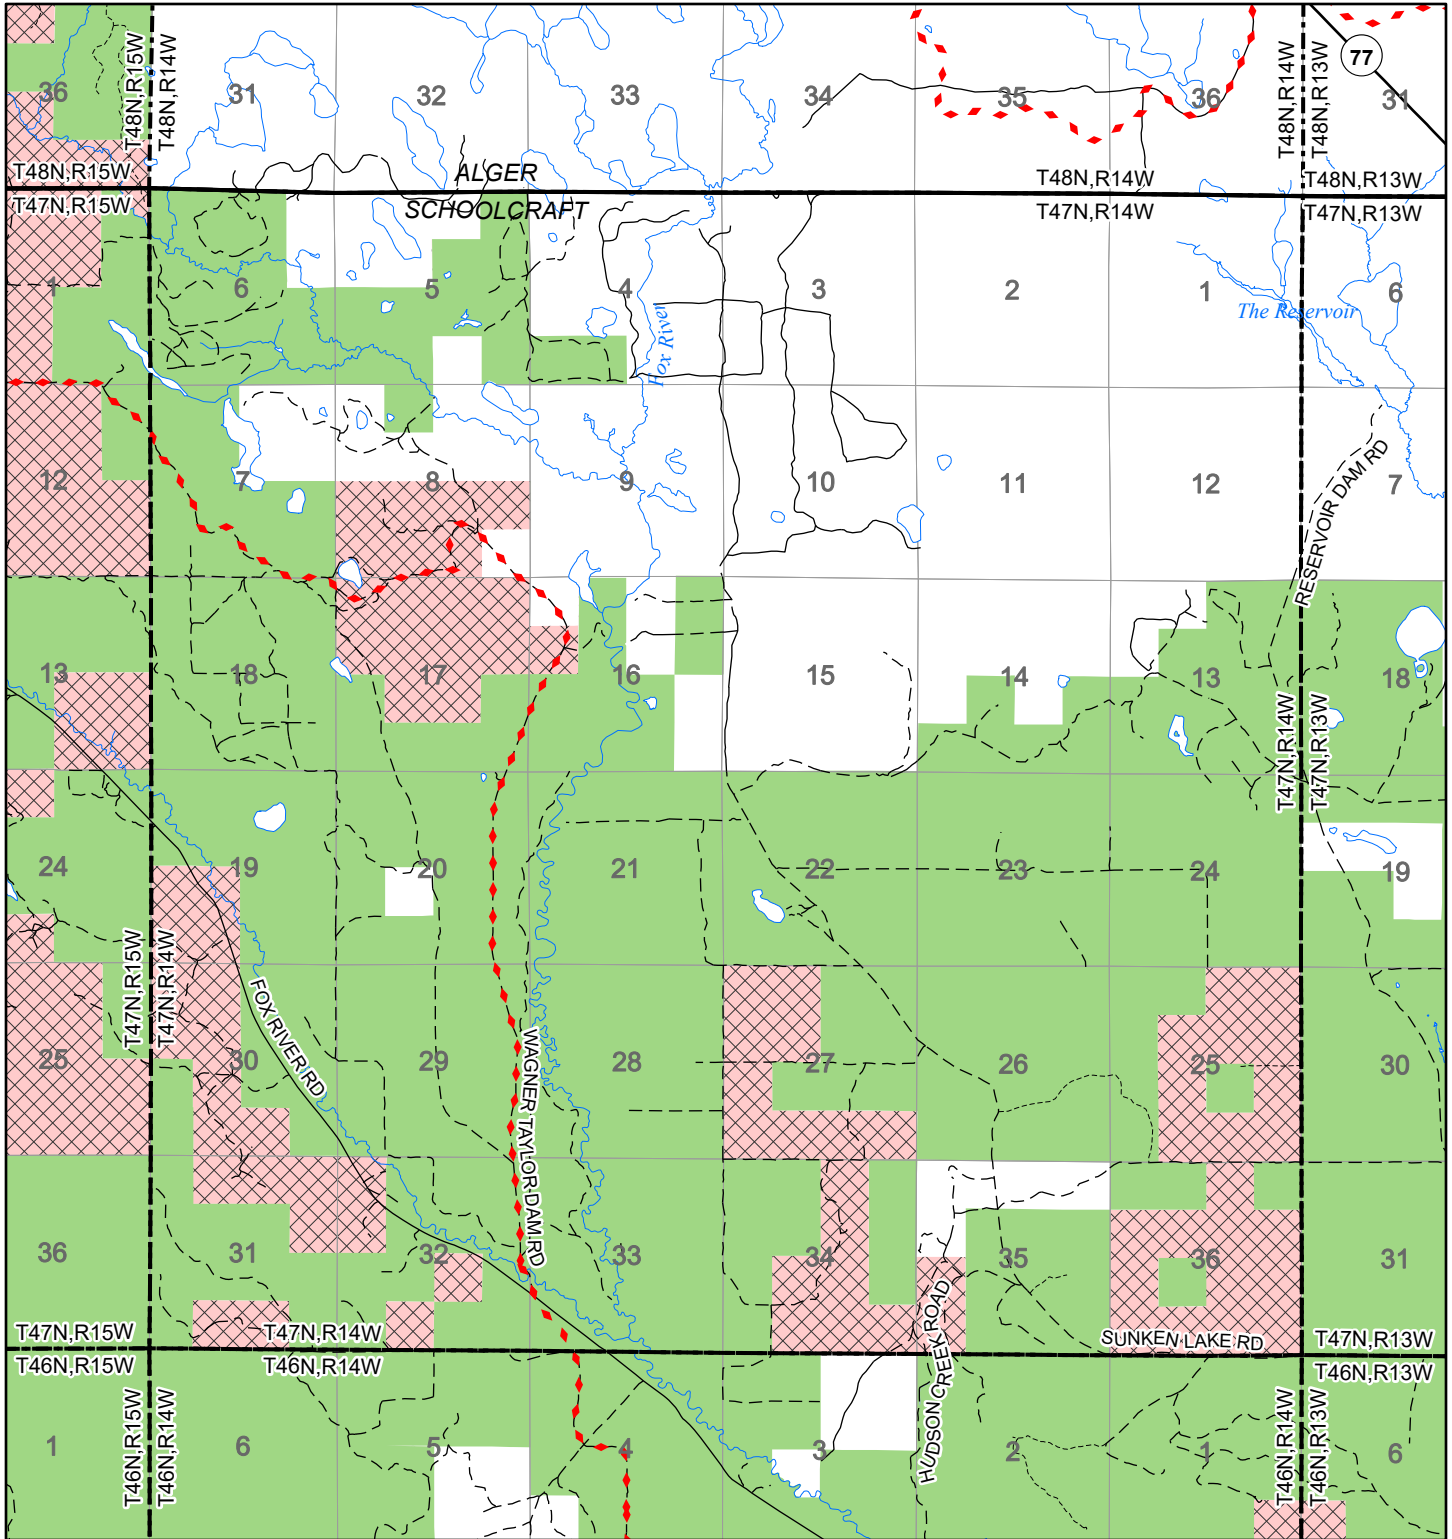

2022 Fuelwood Collection Map

T47N,R14W

SCHOOLCRAFT CO.

- Open to Fuelwood Collection
- Open (Recently Closed Timber Sale)
- State land closed to fuelwood collection
- Snowmobile trail

Effective: April 1, 2022