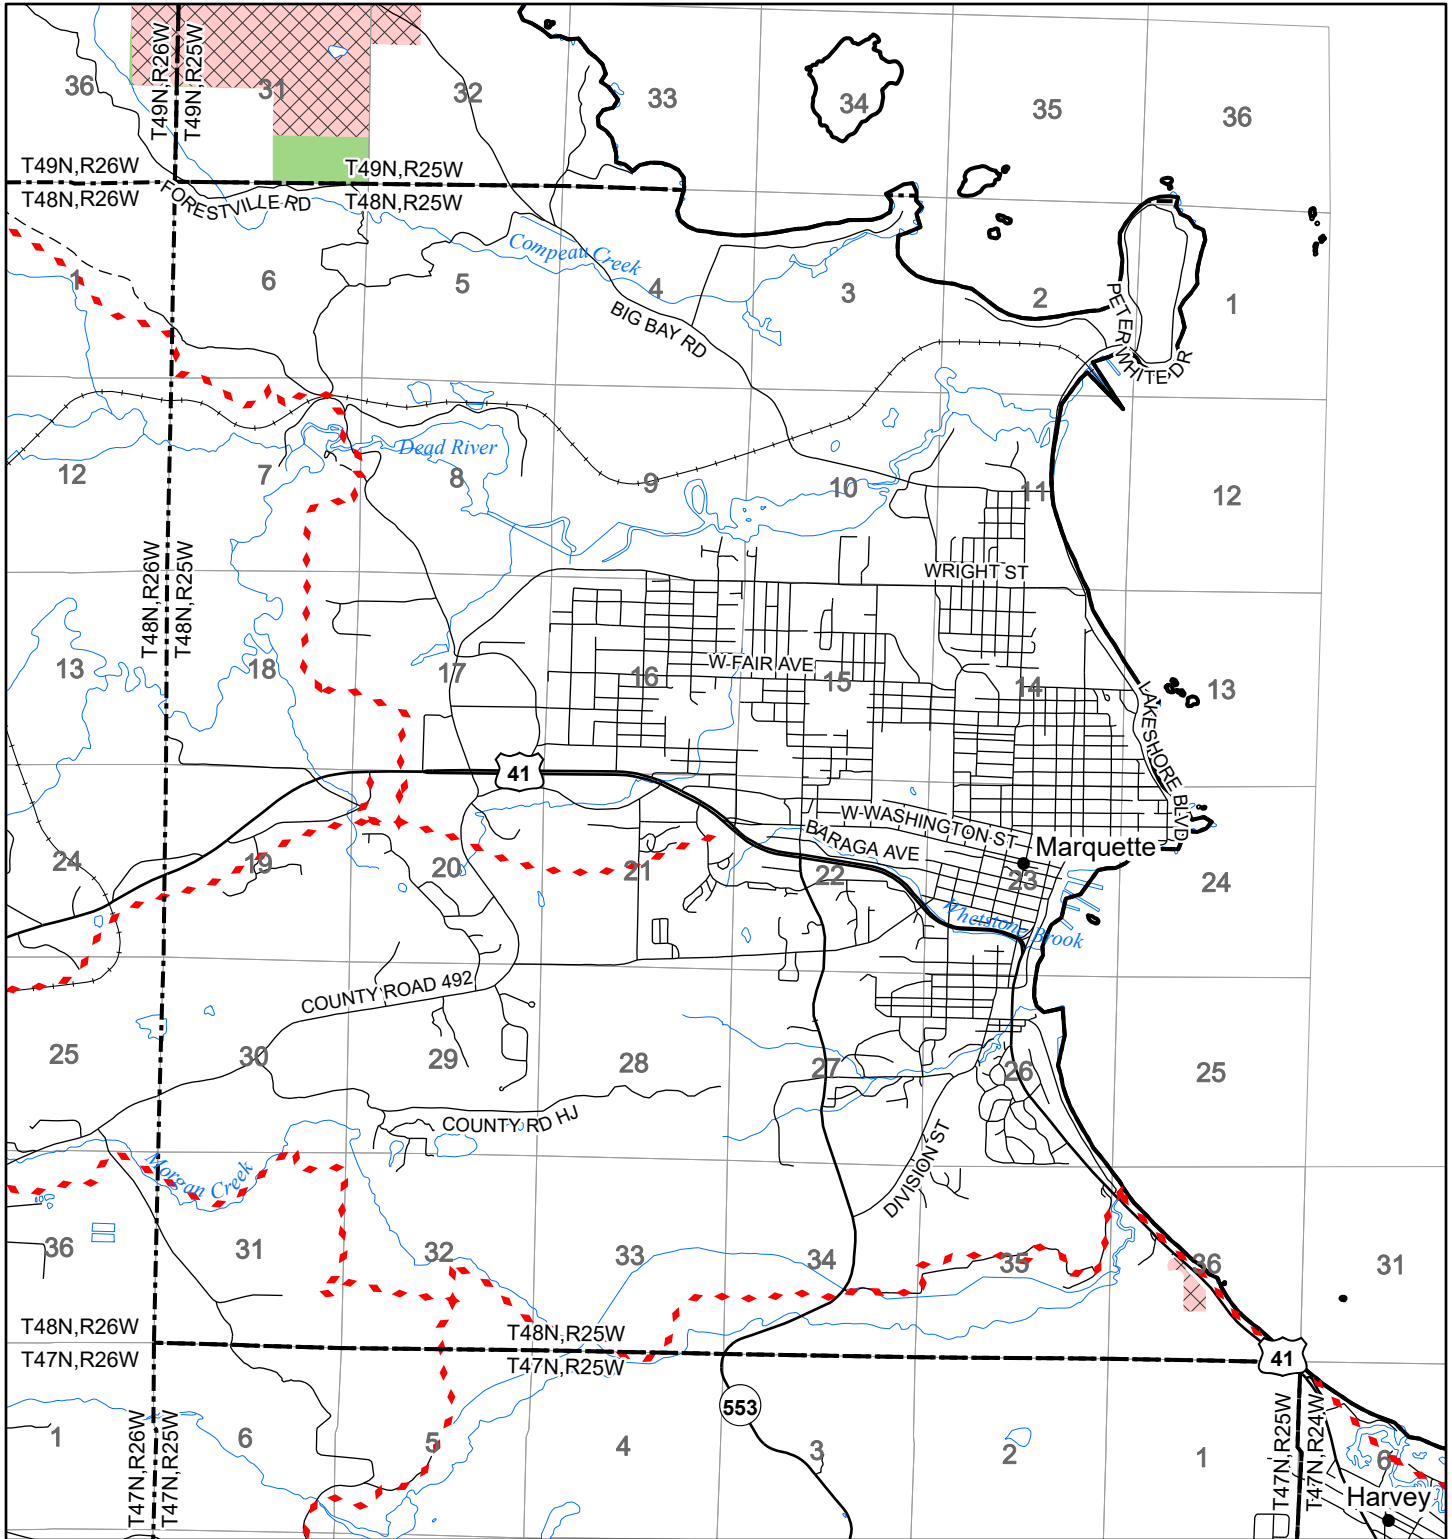

# 2022 Fuelwood Collection Map

## T48N,R25W

### MARQUETTE CO.

- Open to Fuelwood Collection
- Open (Recently Closed Timber Sale)
- State land closed to fuelwood collection
- Snowmobile trail

Effective: April 1, 2022