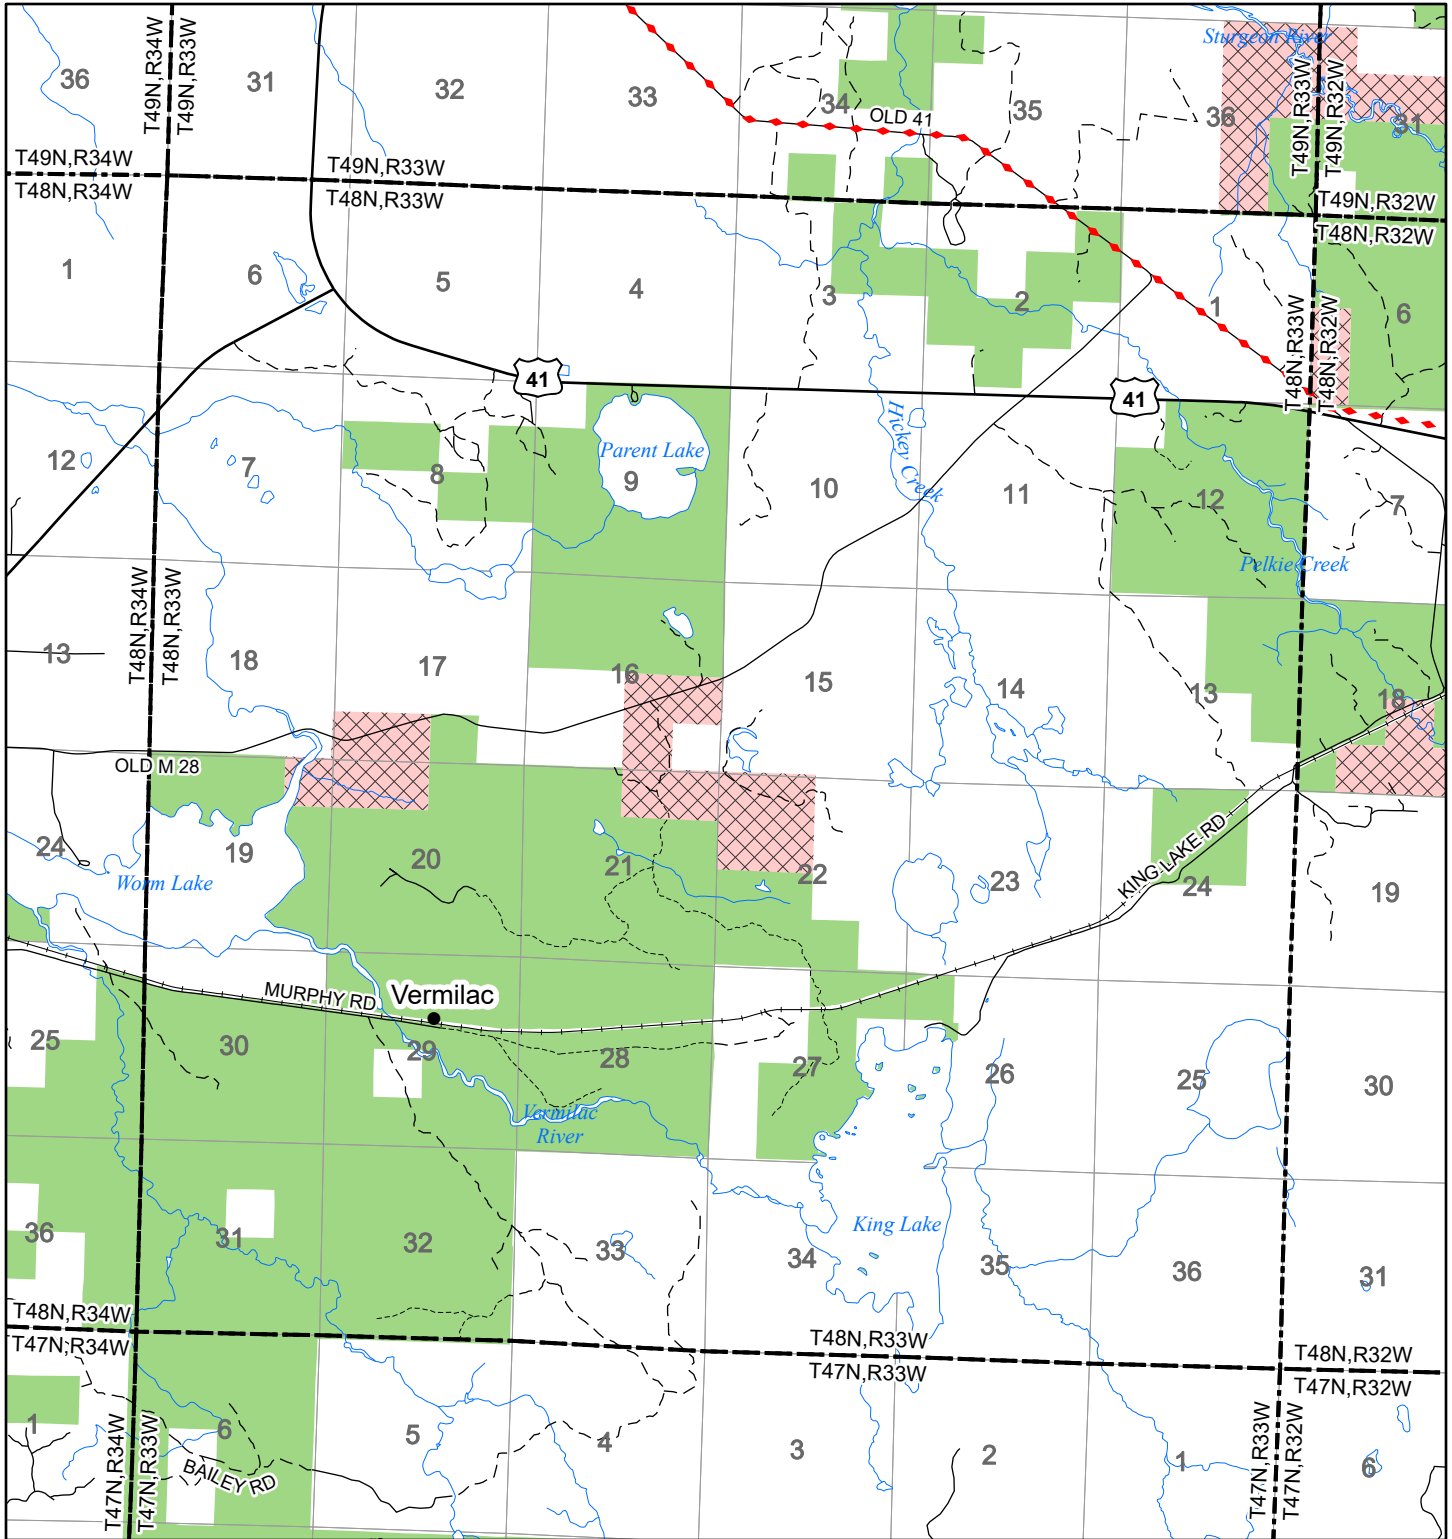

2022 Fuelwood Collection Map

T48N,R33W

BARAGA CO.

- Open to Fuelwood Collection
- Open (Recently Closed Timber Sale)
- State land closed to fuelwood collection
- Snowmobile trail

Effective: April 1, 2022