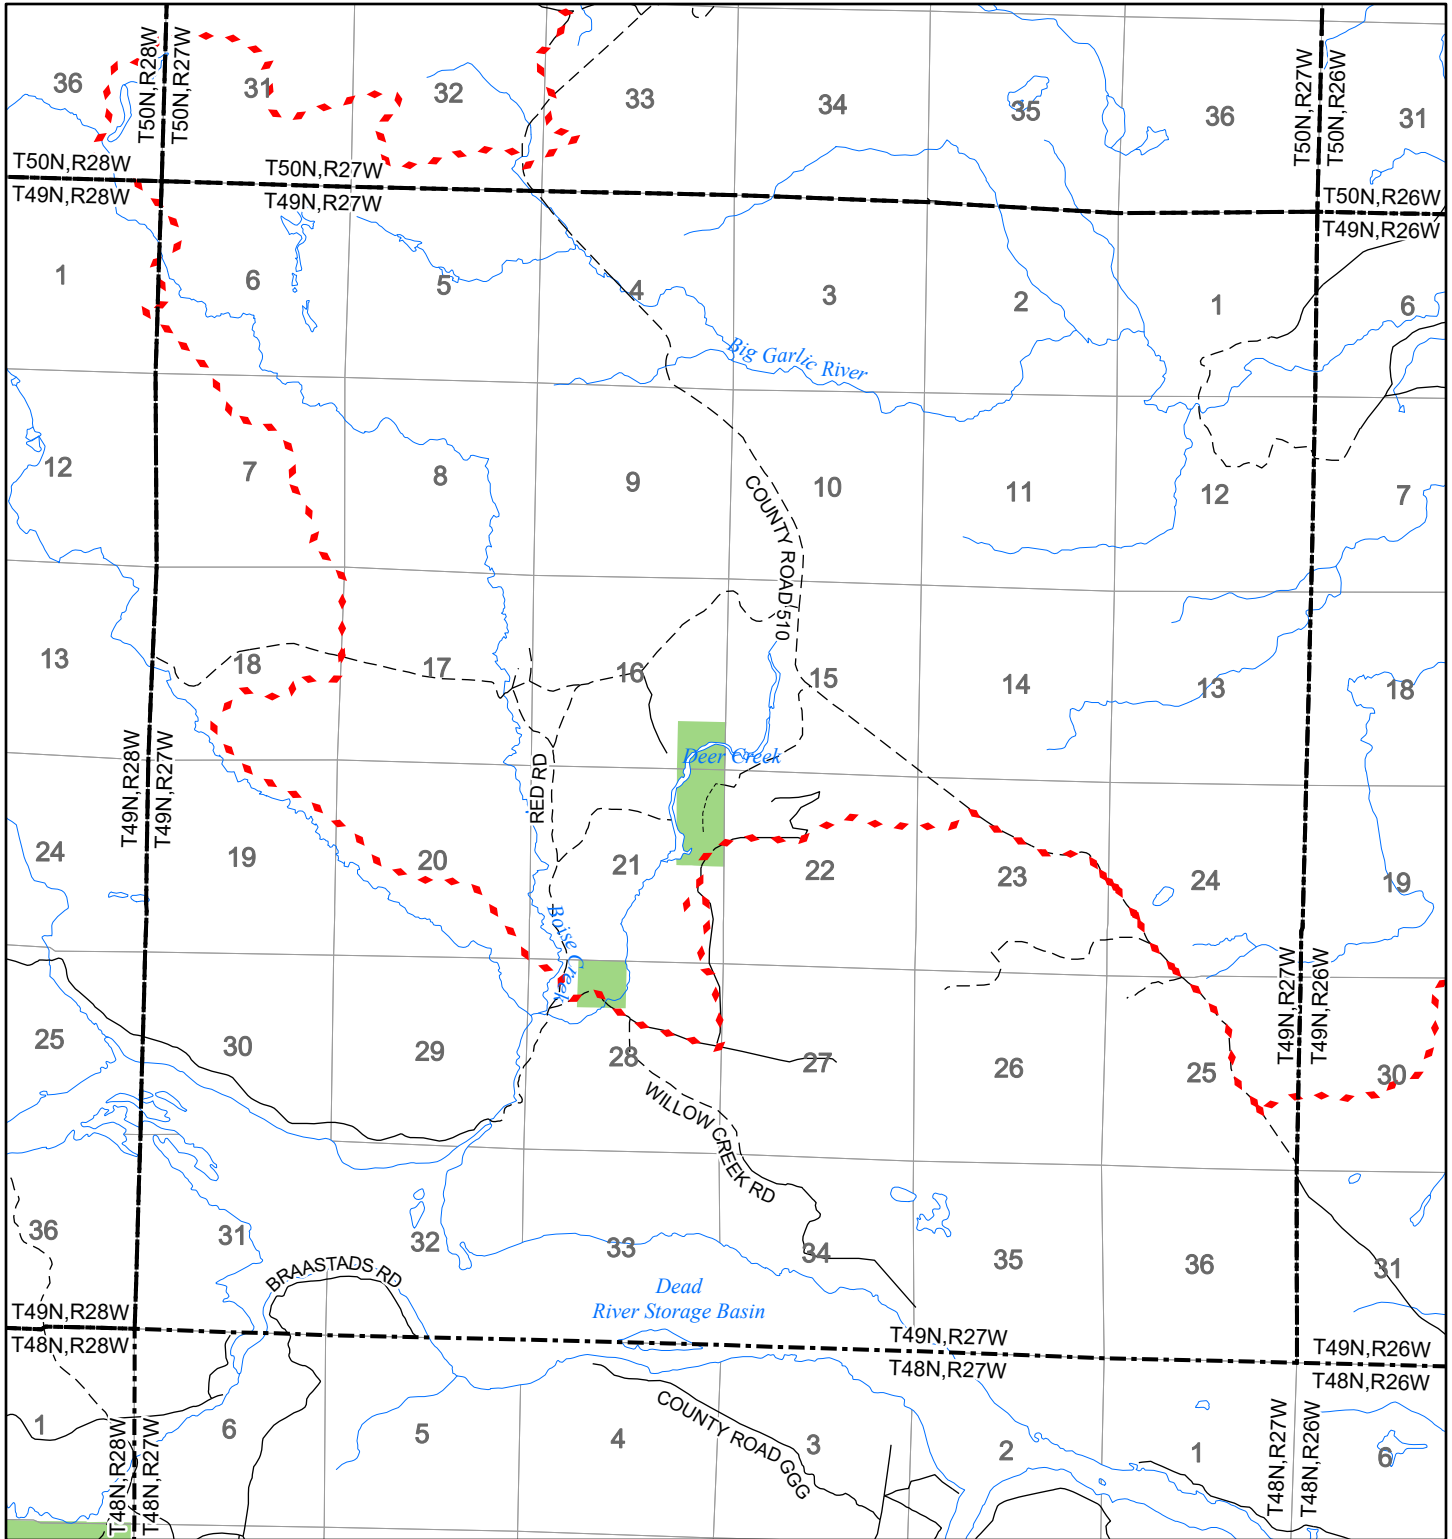

# 2022 Fuelwood Collection Map

## T49N,R27W

### MARQUETTE CO.

- Open to Fuelwood Collection
- Open (Recently Closed Timber Sale)
- State land closed to fuelwood collection
- Snowmobile trail

Effective: April 1, 2022