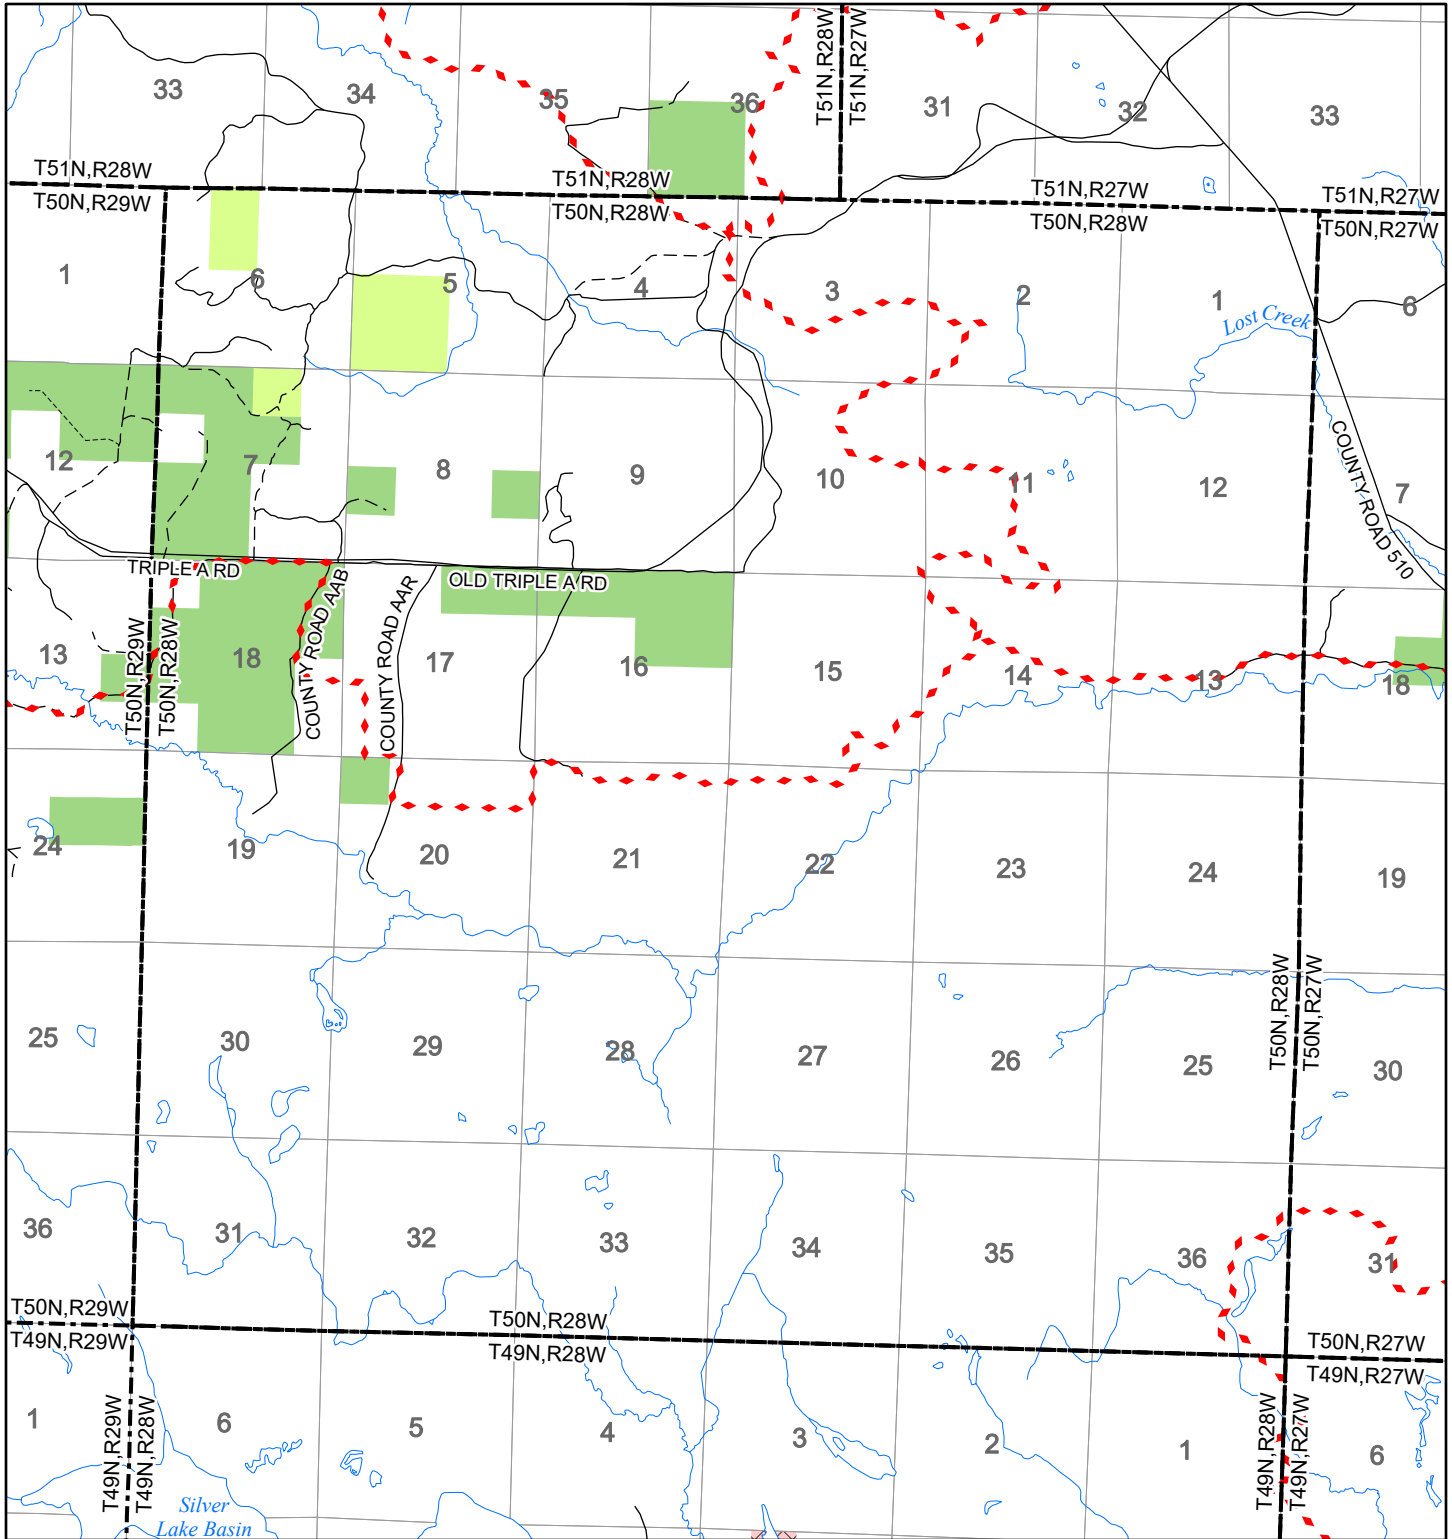

2022 Fuelwood Collection Map

T50N,R28W

MARQUETTE CO.

- Open to Fuelwood Collection
- Open (Recently Closed Timber Sale)
- State land closed to fuelwood collection
- Snowmobile trail

Effective: April 1, 2022