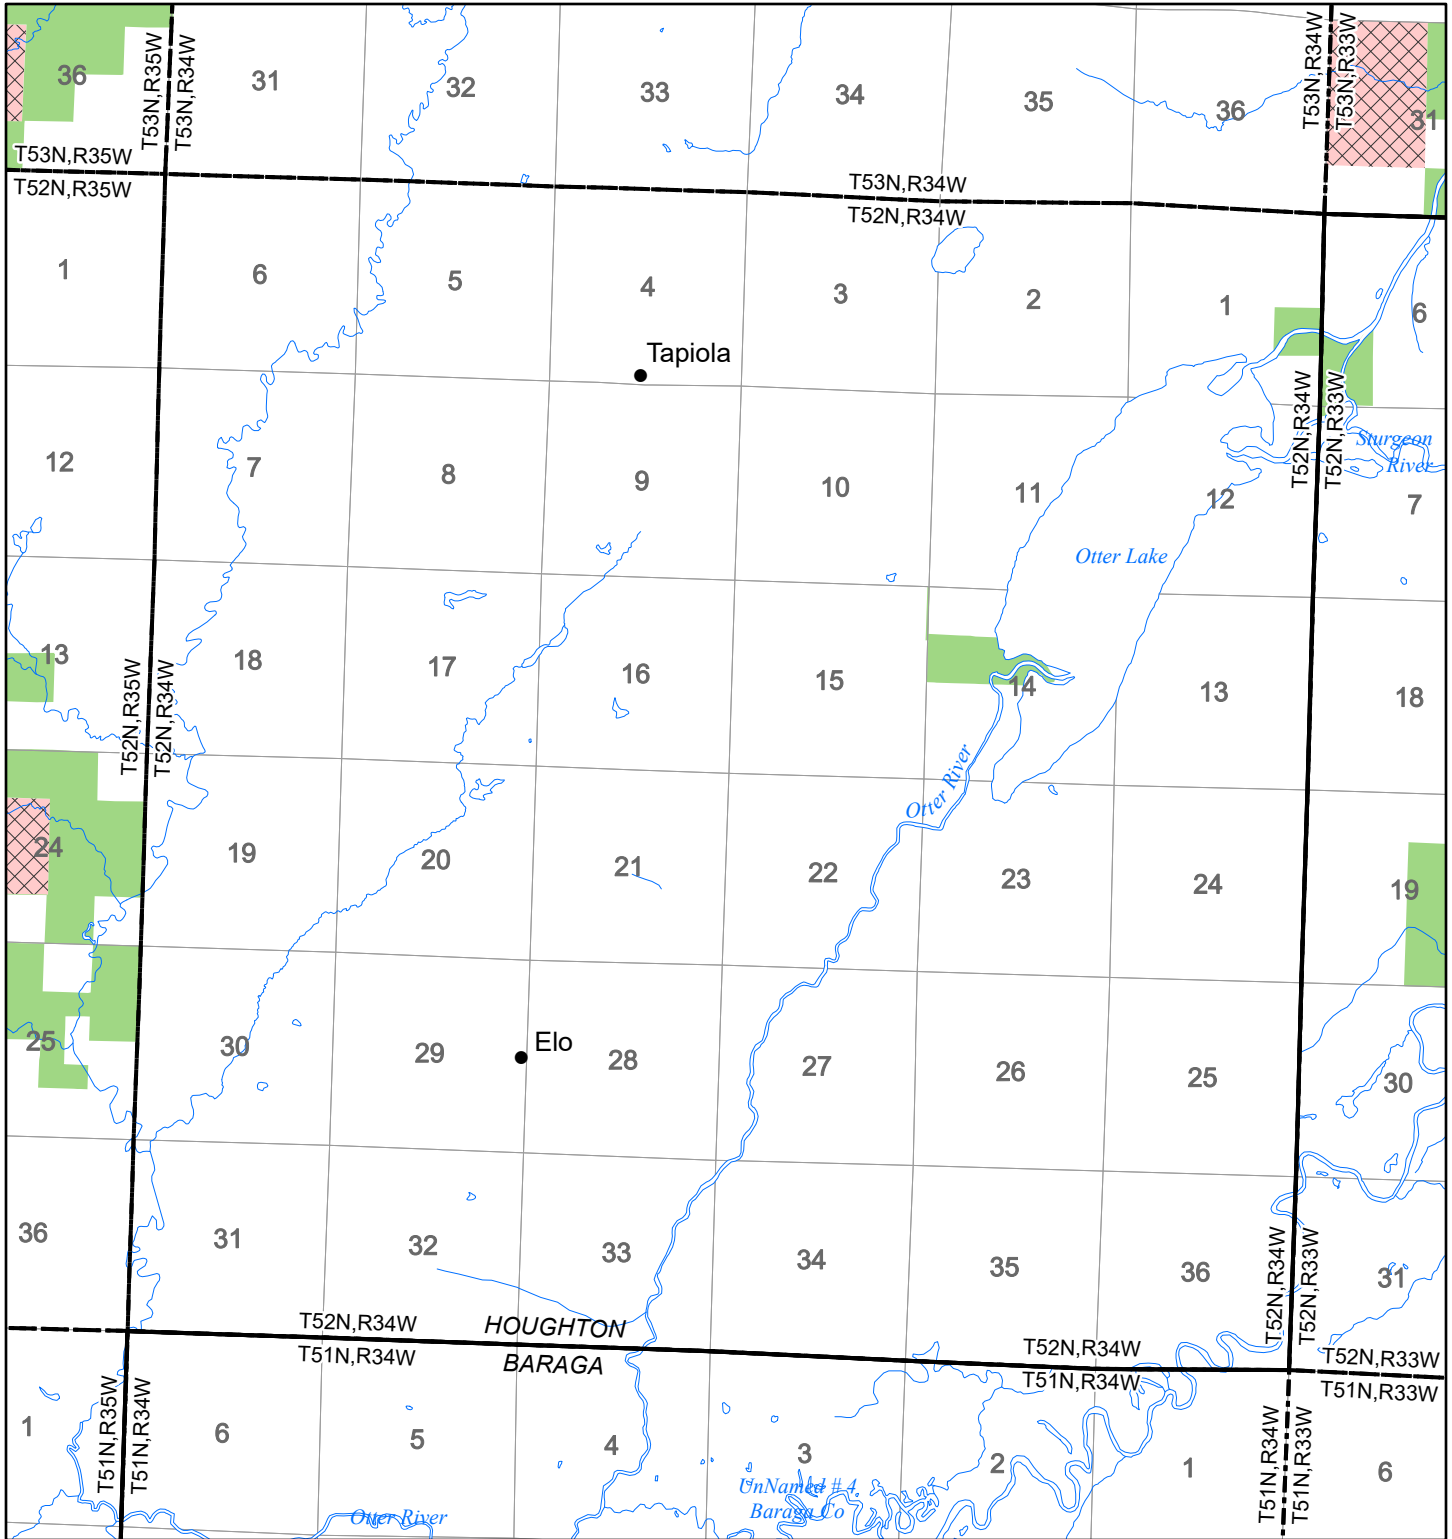

# 2022 Fuelwood Collection Map

## T52N,R34W

### HOUGHTON CO.

- Open to Fuelwood Collection
- Open (Recently Closed Timber Sale)
- State land closed to fuelwood collection
- Snowmobile trail

Effective: April 1, 2022