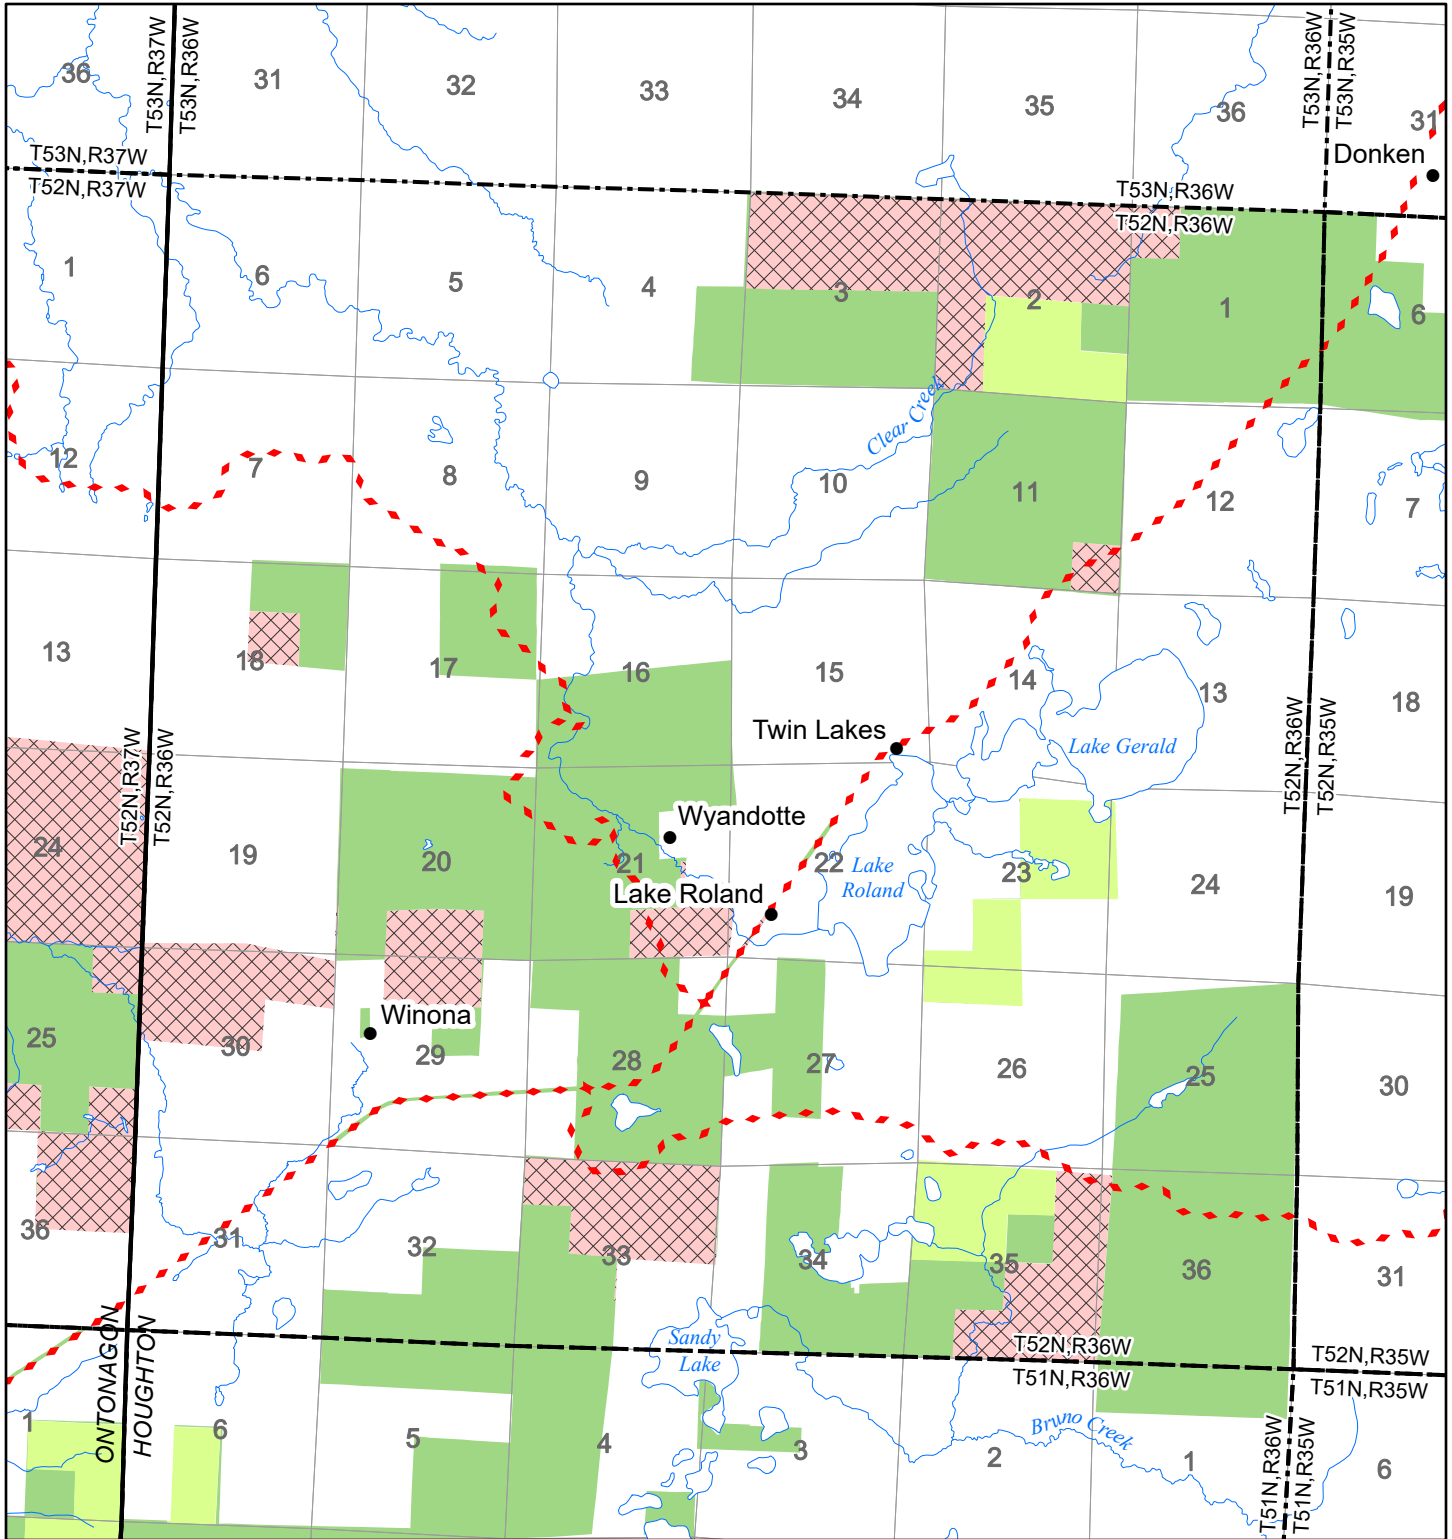

2022 Fuelwood Collection Map

T52N,R36W

HOUGHTON CO.

- Open to Fuelwood Collection
- Open (Recently Closed Timber Sale)
- State land closed to fuelwood collection
- Snowmobile trail

Effective: April 1, 2022