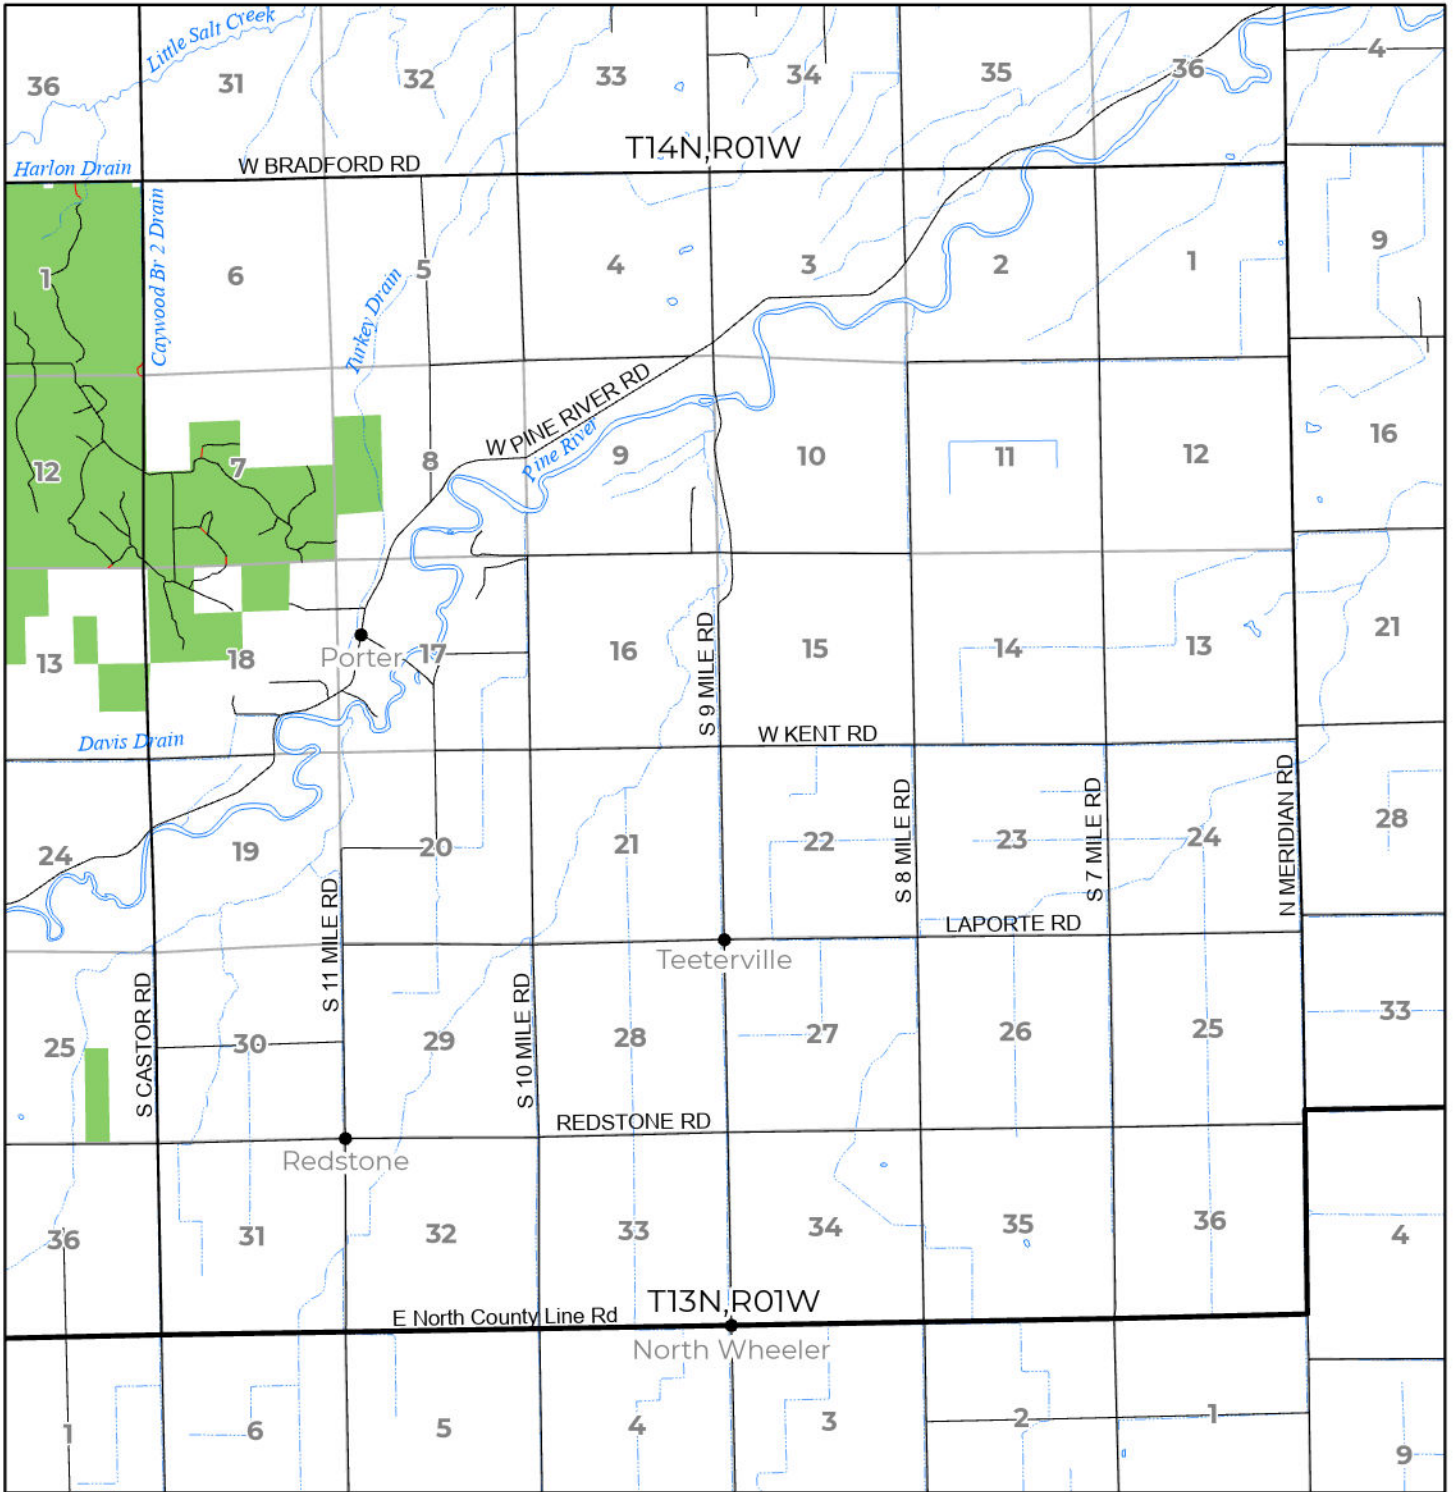

2024 FUELWOOD COLLECTION
 MIDLAND COUNTY
T13N,R01W

- Open (Recently Closed Timber Sale)
- Open
- Open (Military Restrictions – Possible closure from May to September)
- Closed